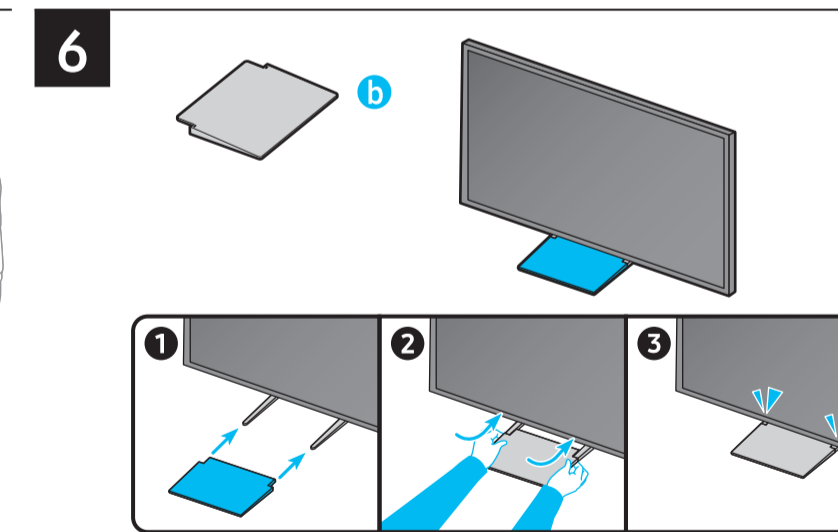

	A	B	C	D	E	F	G	H
55S9*C	48.2 inches (1225.4 mm)	27.9 inches (708.6 mm)	1.6 inches (39.9 mm)	30.5 inches (773.5 mm)	10.5 inches (265.9 mm)	54.6 inches (138 cm)	35.7 lbs (16.2 kg)	40.1 lbs (18.2 kg)
65S9*C	56.9 inches (1444.3 mm)	32.7 inches (831.7 mm)	1.6 inches (39.9 mm)	35.3 inches (896.6 mm)	10.5 inches (265.9 mm)	64.5 inches (163 cm)	46.5 lbs (21.1 kg)	50.9 lbs (23.1 kg)

*: 0-9, A-Z

	VESA A x B (mm)	C (mm)	D x 4
55S9*C	300 x 200	28-30	M8
65S9*C			

*: 0-9, A-Z