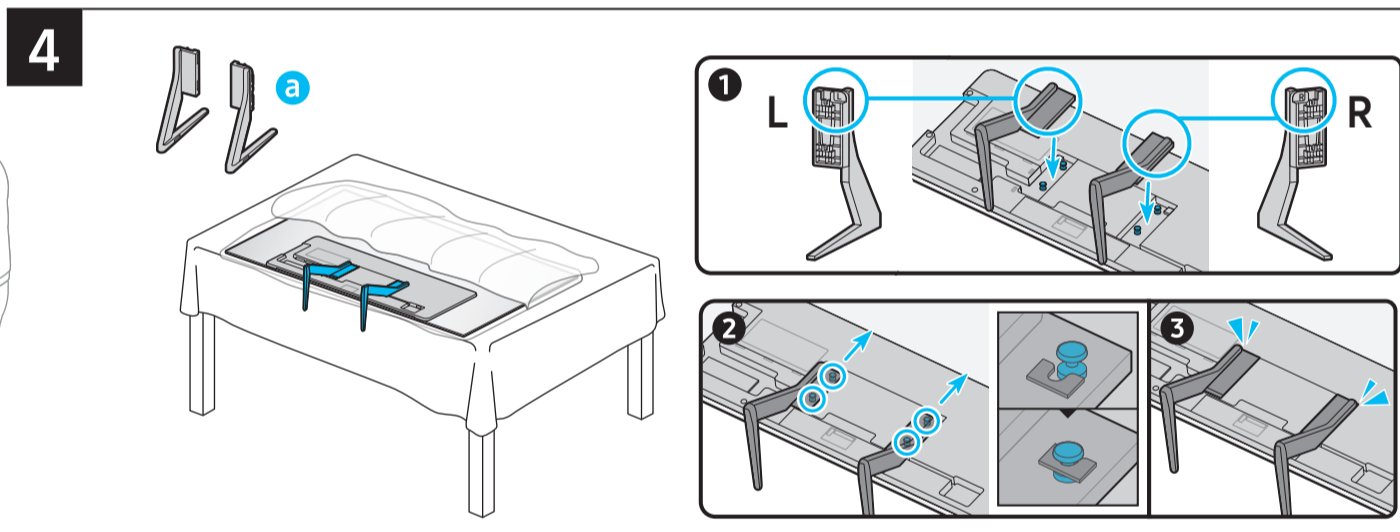

	A	B	C	D	E	F	G	H
55S9*C	48.2 inches (1225.4 mm)	27.9 inches (708.6 mm)	1.6 inches (39.9 mm)	30.5 inches (773.5 mm)	10.5 inches (265.9 mm)	54.6 inches (138 cm)	35.7 lbs (16.2 kg)	40.1 lbs (18.2 kg)
65S9*C	56.9 inches (1444.3 mm)	32.7 inches (831.7 mm)	1.6 inches (39.9 mm)	35.3 inches (896.6 mm)	10.5 inches (265.9 mm)	64.5 inches (163 cm)	46.5 lbs (21.1 kg)	50.9 lbs (23.1 kg)

*: 0-9, A-Z

	VESA A x B (mm)	C (mm)	D x 4
55S9*C	300 x 200	28-30	M8
65S9*C			

*: 0-9, A-Z