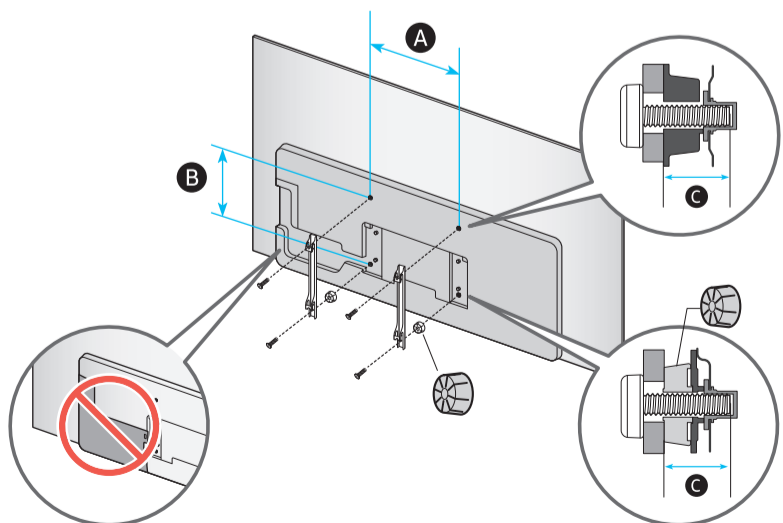

	A	B	C	D	E	F	G	H
55S9*C	48.2 inches (1225.4 mm)	27.9 inches (708.6 mm)	1.6 inches (39.9 mm)	30.5 inches (773.5 mm)	10.5 inches (265.9 mm)	54.6 inches (138 cm)	35.7 lbs (16.2 kg)	40.1 lbs (18.2 kg)
65S9*C	56.9 inches (1444.3 mm)	32.7 inches (831.7 mm)	1.6 inches (39.9 mm)	35.3 inches (896.6 mm)	10.5 inches (265.9 mm)	64.5 inches (163 cm)	46.5 lbs (21.1 kg)	50.9 lbs (23.1 kg)

*: 0-9, A-Z

	VESA A x B (mm)	C (mm)	D x 4
55S9*C	300 x 200	28-30	M8
65S9*C			

*: 0-9, A-Z