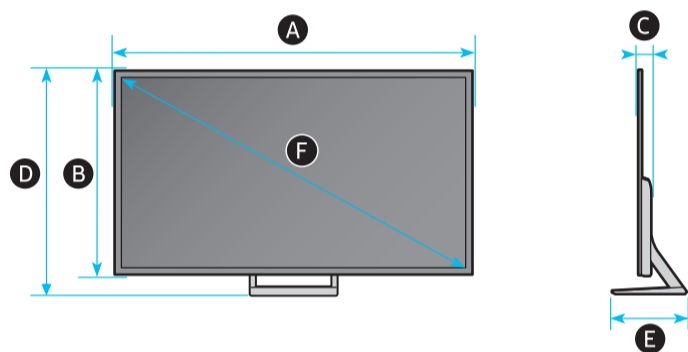

	A	B	C	D	E	F	G	H
55S9*C	48.2 inches (1225.4 mm)	27.9 inches (708.6 mm)	1.6 inches (39.9 mm)	30.5 inches (773.5 mm)	10.5 inches (265.9 mm)	54.6 inches (138 cm)	35.7 lbs (16.2 kg)	40.1 lbs (18.2 kg)
65S9*C	56.9 inches (1444.3 mm)	32.7 inches (831.7 mm)	1.6 inches (39.9 mm)	35.3 inches (896.6 mm)	10.5 inches (265.9 mm)	64.5 inches (163 cm)	46.5 lbs (21.1 kg)	50.9 lbs (23.1 kg)

*: 0-9, A-Z

	VESA A x B (mm)	C (mm)	D x 4
55S9*C	300 x 200	28-30	M8
65S9*C			

*: 0-9, A-Z