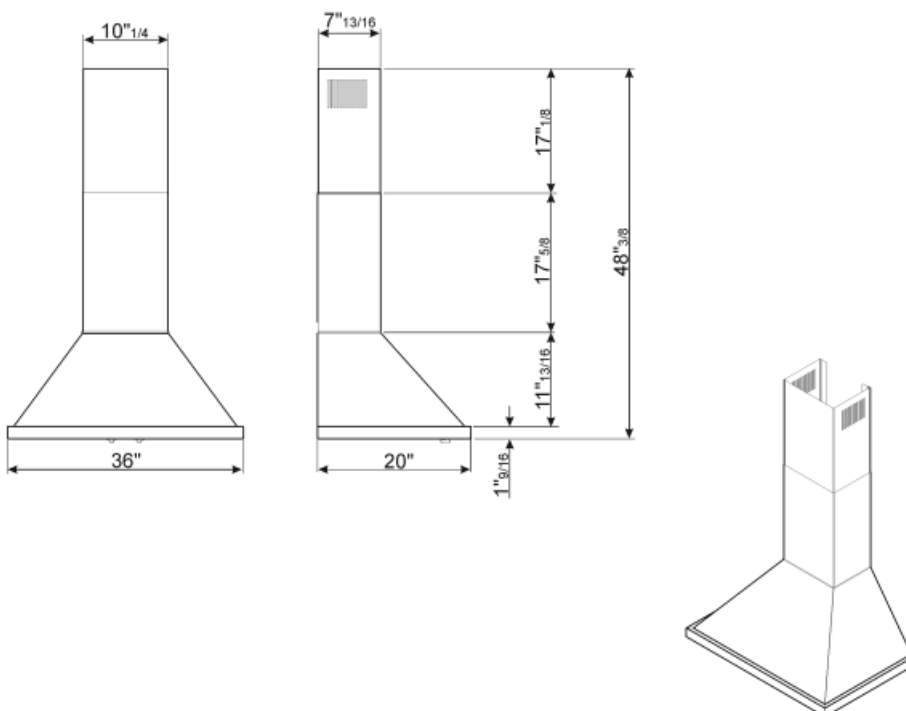

Extraction rate IEC 61591 [CFM]	Noise level IEC 60704-2-13 [dB(A)]
Speed 1	210.5	53
Speed 2	317	62
Speed 3	437.5	69
Speed 4	573.5	75

Electrical Connection

Electrical connection rating	495 W	Frequency (Hz)	60 Hz
Voltage	120 V	Power supply cable length	1000 "

Also available

Alternative colours available	White, Black, Stainless steel, Anthracite, Yellow, Green, Orange	Available colours	KPF36UWH-BL-X-AN-YW-OG-OR

Optional accessories

Charcoal filter FLTK-1