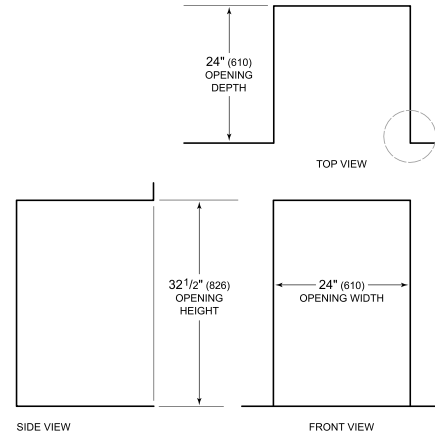

STANDARD INSTALLATION