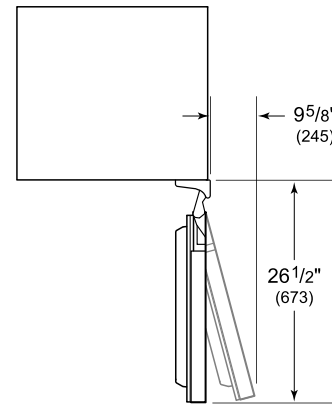

HEIGHT DIMENSIONS ± 1/2" (13)