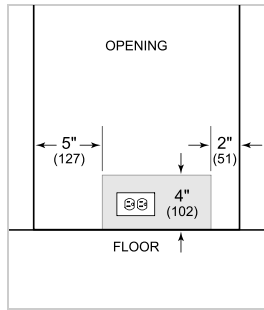

PRODUCT SPECIFICATIONS

Model	DEU2450W/ADA
Dimensions	24"W x 32 1/2"H x 23 1/8"D
Weight	160 lbs
Electrical Supply	115 VAC, 60 Hz
Electrical Service	15 amp dedicated circuit
Wine Storage Capacity	42 Bottles
Receptacle	3-prong grounding-type

ELECTRICAL