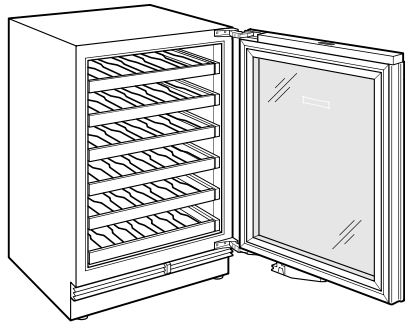

INTERIOR VIEW