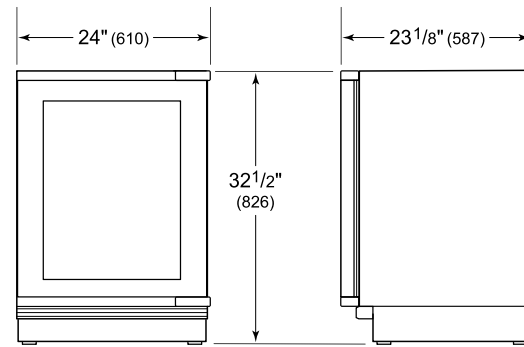

DIMENSIONS