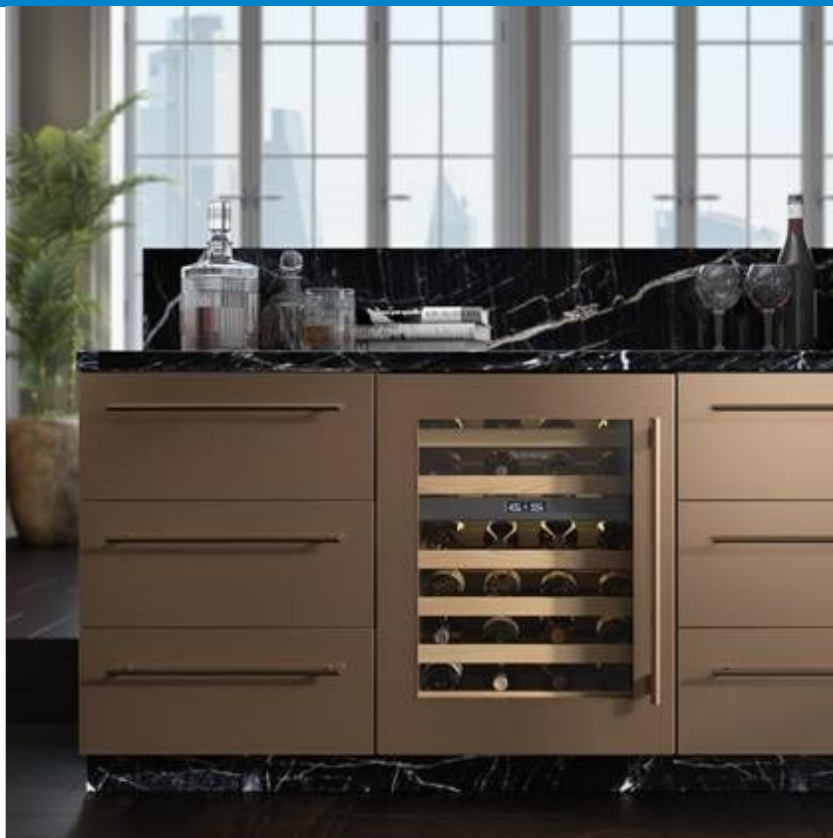

DEU2450W

FEATURES

Fully customizable exterior, accepting custom panels for an integrated look within cabinetry or stainless steel accessory panels and handles to coordinate with other Sub-Zero, Wolf, and Cove appliances

Undercounter Solid Overlay Door - Left Hinge

Wine Inventory Tiles

Wine Inventory Tiles-Writable

Stainless Steel Glass Door Panels

Undercounter Solid Overlay Door

Accessories are available through an authorized dealer.
For local dealer information, visit subzero-wolf.com/locator.