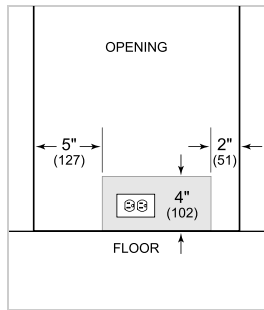

PRODUCT SPECIFICATIONS

Model	DEU2450R
Dimensions	24"W x 34 1/2"H x 23 1/8"D
Door Clearance	26 1/2"
Weight	133 lbs
Refrigerator Capacity	5.4 cu. ft.
Electrical Supply	115 VAC, 60 Hz
Electrical Service	15 amp dedicated circuit
Receptacle	3-prong grounding-type

ELECTRICAL