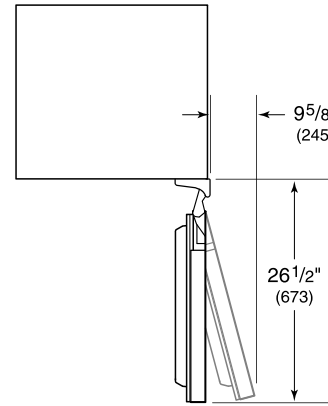

HEIGHT DIMENSIONS ± 1/2" (13)