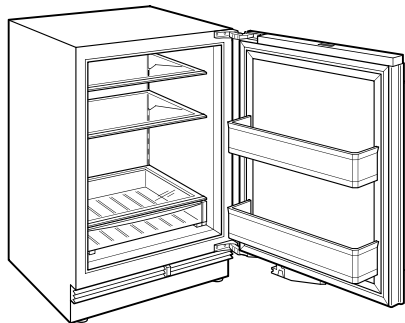

INTERIOR VIEW