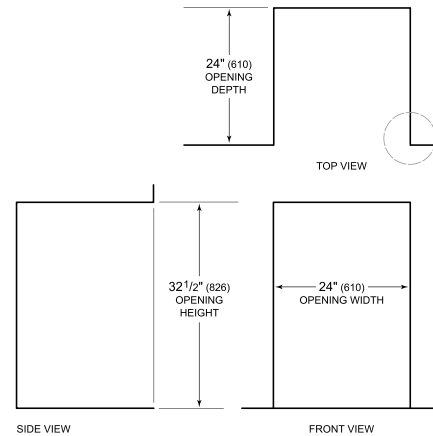

STANDARD INSTALLATION