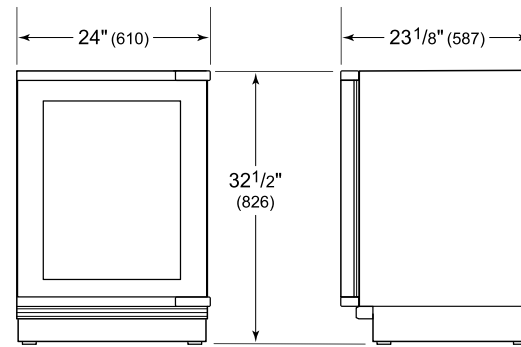

DIMENSIONS