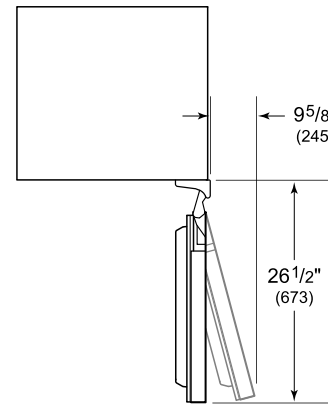

HEIGHT DIMENSIONS ± 1/2" (13)