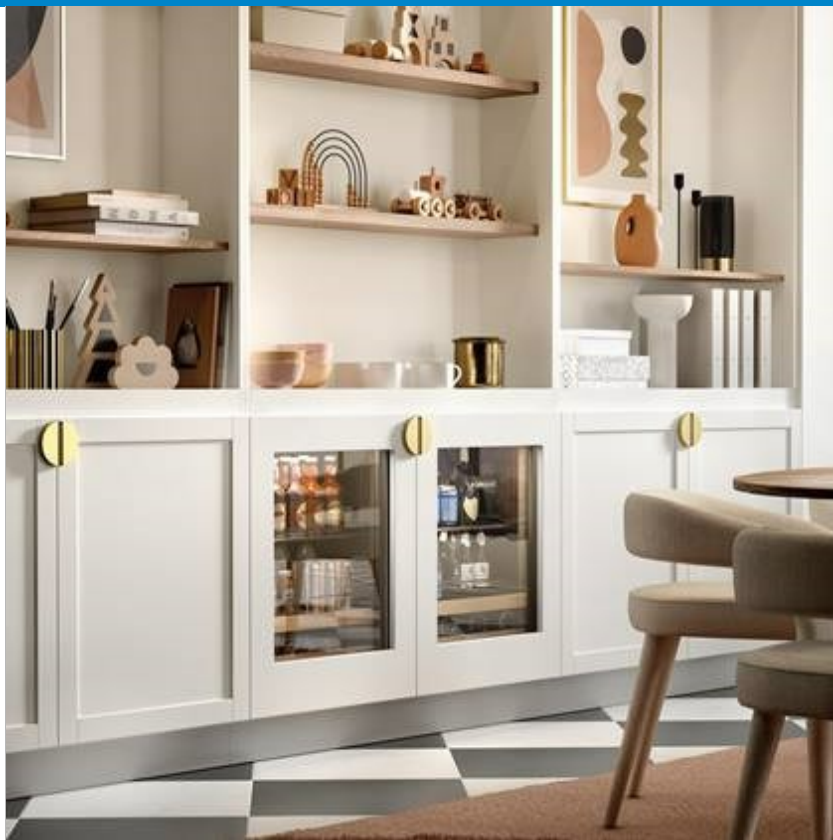

UV-resistant glass door protects food and beverages from harmful light that hastens spoilage

Magnetic door seals lock in cold air to ensure freshness and provide superior energy efficiency

Offers precise temperature control within one degree of setpoint, preserving wine, craft beer, dairy, produce, and other perishables at their optimal temperature

Soft-on LED lighting fully illuminates the interior when the door is open and can be adjusted to four unique stand-by accent lighting settings

Wi-Fi enabled features allow for remote temperature control, provide important door-ajar notifications, and assist with remote service diagnostics—all from your mobile device

ACCESSORIES

Custom Panel Lock Kit

Dual Install Kit - Handle-to-Handle

Pro Handle

Stainless Steel Dual Kickplate - 48"

Stainless Steel Glass Door Panel - Pro Handle, Left Hinge

Stainless Steel Glass Door Panel - Pro Handle, Left Hinge

Stainless Steel Glass Door Panel - Pro Handle, Right Hinge

Stainless Steel Glass Door Panel - Pro Handle, Right Hinge

Stainless Steel Glass Door Panel - Tubular Handle, Left Hinge

Stainless Steel Glass Door Panel - Tubular Handle, Left Hinge

Stainless Steel Glass Door Panel - Tubular Handle, Right Hinge

Stainless Steel Glass Door Panel - Tubular Handle, Right Hinge

Tubular Handle

Accessories are available through an authorized dealer.
For local dealer information, visit subzero-wolf.com/locator.

HANDLE ACCESSORIES

PRO

TUBULAR

PRODUCT DETAILS

REFRIGERATOR

- 1 full-extension upright beverage shelf
- 1 full-extension multipurpose shelf
- 1 adjustable glass shelf
- LED lighting