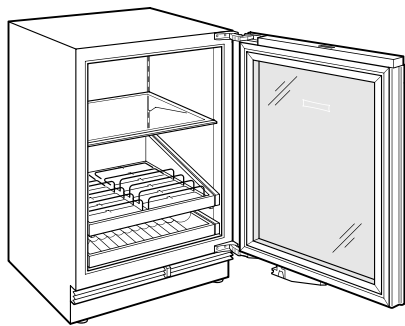

INTERIOR VIEW