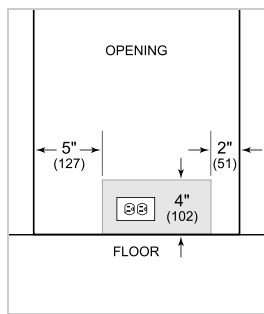

PRODUCT SPECIFICATIONS

Model	DEU2450BG/ADA
Dimensions	24"W x 32 1/2"H x 23 1/8"D
Door Clearance	26 1/2"
Weight	139 lbs
Refrigerator Capacity	5.1 cu. ft.
Electrical Supply	115 VAC, 60 Hz
Electrical Service	15 amp dedicated circuit
Wine Storage Capacity	8 Bottles
Receptacle	3-prong grounding-type

ELECTRICAL