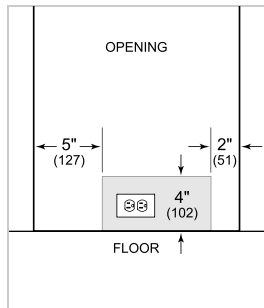

PRODUCT SPECIFICATIONS

Model	DEU2450BG
Dimensions	24"W x 34 1/2"H x 23 1/8"D
Door Clearance	26 1/2"
Refrigerator Capacity	5.5 cu. ft.
Electrical Supply	115 VAC, 60 Hz
Electrical Service	15 amp dedicated circuit
Wine Storage Capacity	8 Bottles
Receptacle	3-prong grounding-type

ELECTRICAL