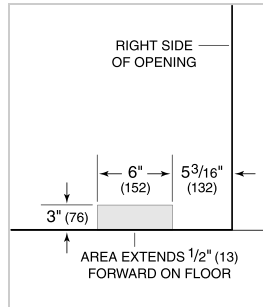

PRODUCT SPECIFICATIONS

Model	PRO4850G
Dimensions	48"W x 84"H x 24"D
Door Clearance	30 3/4"
Drawer Clearance	14 1/2"
Weight	880 lbs
Refrigerator Capacity	18.7 cu. ft.
Freezer Capacity	11.7 cu. ft.
Electrical Supply	115 VAC, 60 Hz
Electrical Service	15 amp dedicated circuit
Plumbing Supply	1/4" OD copper, braided stainless steel or PEX tubing
Plumbing Pressure	35 - 120 psi

DIMENSIONS

ELECTRICAL

PLUMBING

NOTE: Dimensions in parenthesis are in millimeters unless otherwise specified

INTERIOR VIEW

This illustration is intended for interior reference only and may not represent the exterior of the model being specified.

STANDARD INSTALLATION