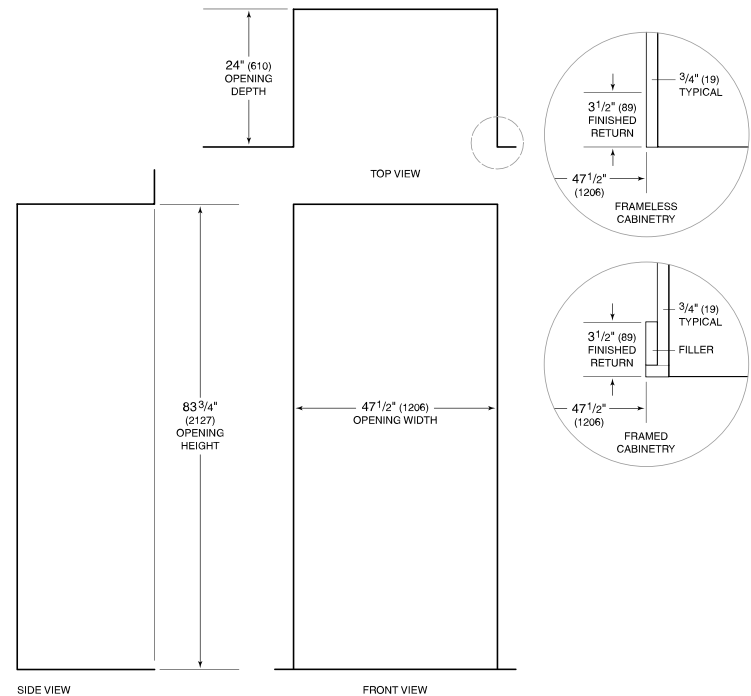

STANDARD INSTALLATION