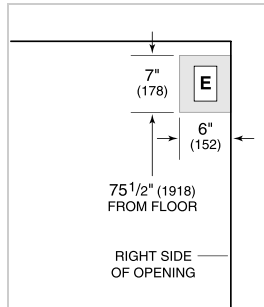

ELECTRICAL