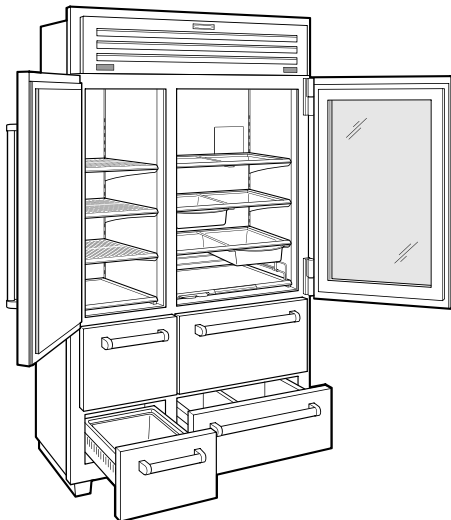

INTERIOR VIEW