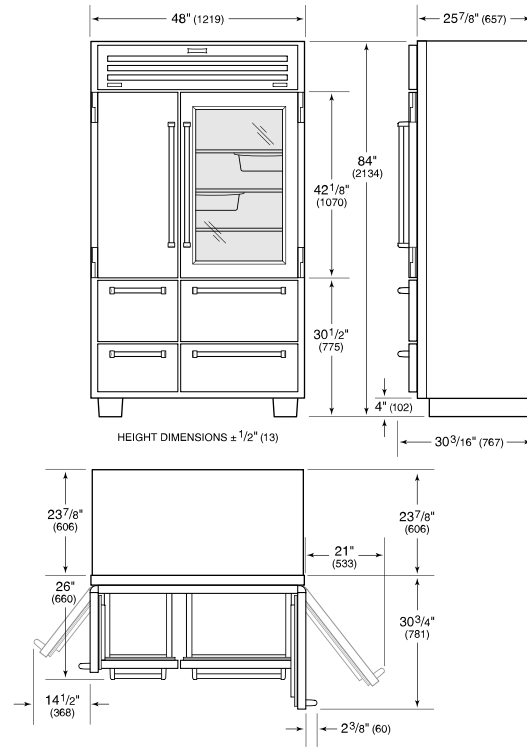

PRODUCT SPECIFICATIONS

Model	PRO4850G
Dimensions	48"W x 84"H x 24"D
Door Clearance	30 3/4"
Drawer Clearance	14 1/2"
Weight	880 lbs
Refrigerator Capacity	18.7 cu. ft.
Freezer Capacity	11.7 cu. ft.
Electrical Supply	115 VAC, 60 Hz
Electrical Service	15 amp dedicated circuit
Plumbing Supply	1/4" OD copper, braided stainless steel or PEX tubing
Plumbing Pressure	35 - 120 psi

DIMENSIONS