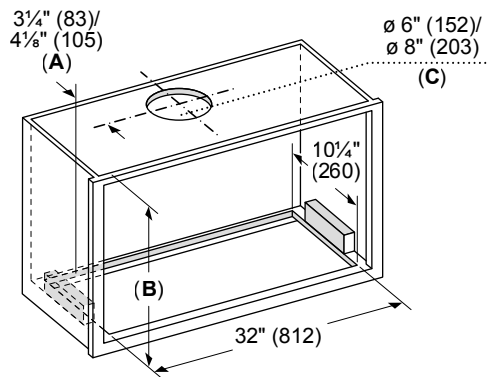

Notes: All height, width and depth dimensions are shown in inches. BSH reserves the absolute and unrestricted right to change product materials and specifications, at any time, without notice. Consult the product's installation instructions for final dimensional data and other details prior to making cutout.

36" Custom Insert

800 Series – Stainless Steel HUI86553UC

BOSCH

Invented for life

Installation Details

HOOD DIMENSIONS

measurements in inches (mm)

A: Total Height:

- with 6" duct transition = 12 3/4" (324),
- with 8" duct transition = 12 5/8" (321)

CUTOUT FOR INSERT

measurements in inches (mm)

- A:** Location of duct opening (from back inside edge of cabinet)
- B:** Min. height for vertical discharge = 15" (381),
Min. height for horizontal discharge or recirculation = 23" (584)
- C:** Pending model/ blower size