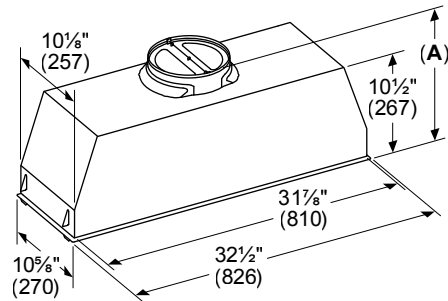

Notes: All height, width and depth dimensions are shown in inches. BSH reserves the absolute and unrestricted right to change product materials and specifications, at any time, without notice. Consult the product's installation instructions for final dimensional data and other details prior to making cutout.

36" Custom Insert

800 Series – Stainless Steel HUI86553UC

BOSCH

Invented for life

Installation Details

HOOD DIMENSIONS

measurements in inches (mm)

A: Total Height:

- with 6" duct transition = 12 3/4" (324),
- with 8" duct transition = 12 5/8" (321)

CUTOUT FOR INSERT

measurements in inches (mm)

- A:** Location of duct opening (from back inside edge of cabinet)
- B:** Min. height for vertical discharge = 15" (381),
Min. height for horizontal discharge or recirculation = 23" (584)
- C:** Pending model/ blower size