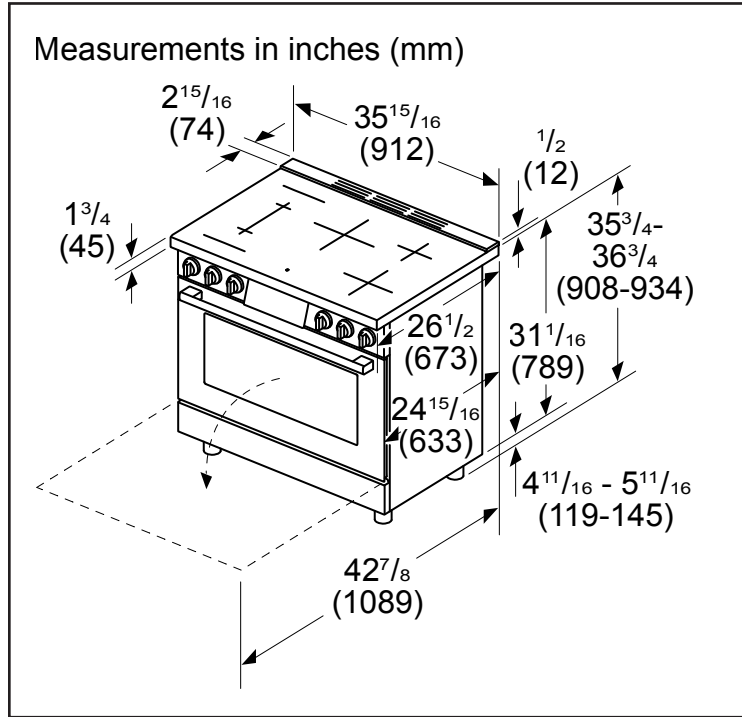

36" Industrial Style Induction Range

800 Series – Stainless Steel HIS8655C

Installation Details

Accessories: To purchase Bosch accessories, cleaners & parts please call 1-800-944-2904 (Mon to Fri 5 am to 6 pm PST, Sat 6 am to 3 pm PST).

Notes: All height, width and depth dimensions are shown in inches. BSH reserves the absolute and unrestricted right to change product materials and specifications, at any time, without notice. Consult the product's installation instructions for final dimensional data and other details prior to making cutout.

Warranties: Please see Use & Care manual or Bosch website for statement of limited warranty.

For more information on our entire line of products, go to www.bosch-home.ca or call 1-800-944-2904

© BSH Home Appliances Corporation. All rights reserved. Bosch is a registered trademark of Robert Bosch GmbH.