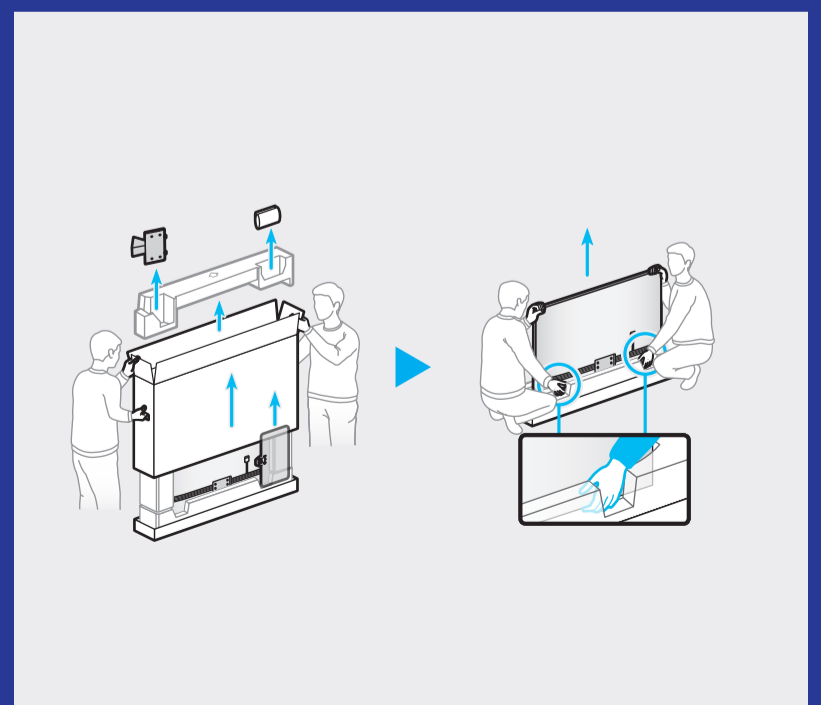

A	B	C	D	E	F	G	H
55Q8*B	48.3 inches (1227.6 mm) (122.76 cm)	27.8 inches (706.7 mm) (70.67 cm)	2.2 inches (54.7 mm) (5.47 cm)	30.8 inches (783.4 mm) (78.34 cm)	10.1 inches (255.8 mm) (25.58 cm)	54.6 inches (138 cm)	39.5 lbs (17.9 kg)	46.3 lbs (21.0 kg)
65Q8*B	56.9 inches (1446.5 mm) (144.65 cm)	32.7 inches (829.8 mm) (82.98 cm)	2.2 inches (54.7 mm) (5.47 cm)	35.7 inches (905.7 mm) (90.57 cm)	11.4 inches (289.1 mm) (28.91 cm)	64.5 inches (163 cm)	53.1 lbs (24.1 kg)	61.3 lbs (27.8 kg)

*: 0~9, A~Z

	VESA A x B (mm)	C (mm)	D x 4
55Q8*B	200 x 200	26-28	M8
65Q8*B	400 x 300		

*: 0~9, A~Z

SAMSUNG

QUICK SETUP GUIDE
GUIDE D'INSTALLATION RAPIDE
GUÍA RÁPIDA DE CONFIGURACIÓN
GUIA RÁPIDO DE INSTALAÇÃO
KURZANLEITUNG ZUR KONFIGURATION
GUIDA DI INSTALLAZIONE RAPIDA

BN68-14472A-00