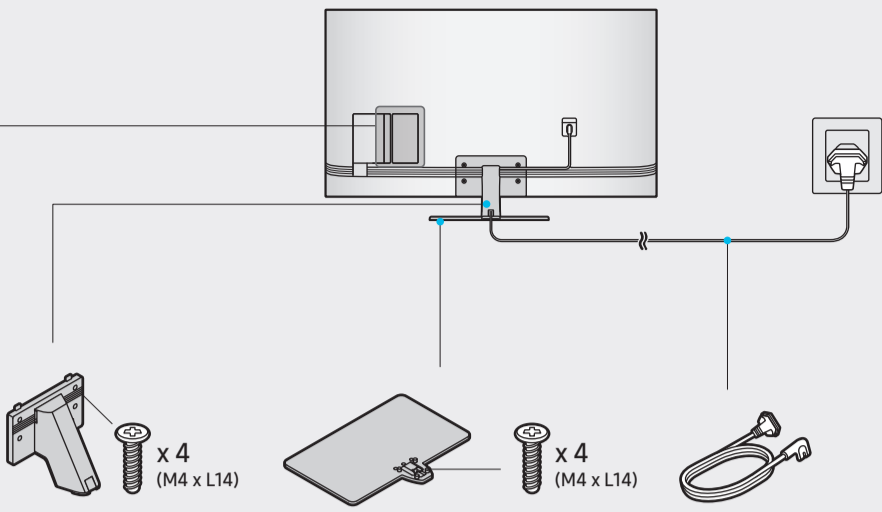

USB		USB ←→
	OPTICAL		
	ARC		HDMI (eARC)
			HDMI
			LAN
			ANT