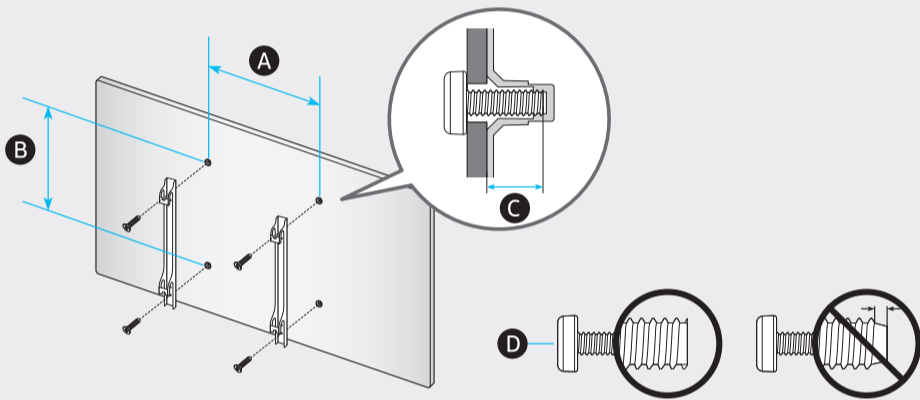

	A	B	C	D	E	F	G	H
55Q8*B	48.3 inches (1227.6 mm) (122.76 cm)	27.8 inches (706.7 mm) (70.67 cm)	2.2 inches (54.7 mm) (5.47 cm)	30.8 inches (783.4 mm) (78.34 cm)	10.1 inches (255.8 mm) (25.58 cm)	54.6 inches (138 cm)	39.5 lbs (17.9 kg)	46.3 lbs (21.0 kg)
65Q8*B	56.9 inches (1446.5 mm) (144.65 cm)	32.7 inches (829.8 mm) (82.98 cm)	2.2 inches (54.7 mm) (5.47 cm)	35.7 inches (905.7 mm) (90.57 cm)	11.4 inches (289.1 mm) (28.91 cm)	64.5 inches (163 cm)	53.1 lbs (24.1 kg)	61.3 lbs (27.8 kg)

*: 0~9, A~Z

	VESA A x B (mm)	C (mm)	D x 4
55Q8*B	200 x 200	26-28	M8
65Q8*B	400 x 300		

*: 0~9, A~Z

SAMSUNG

QUICK SETUP GUIDE
 GUIDE D'INSTALLATION RAPIDE
 GUÍA RÁPIDA DE CONFIGURACIÓN
 GUIA RÁPIDO DE INSTALAÇÃO
 KURZANLEITUNG ZUR KONFIGURATION
 GUIDA DI INSTALLAZIONE RAPIDA