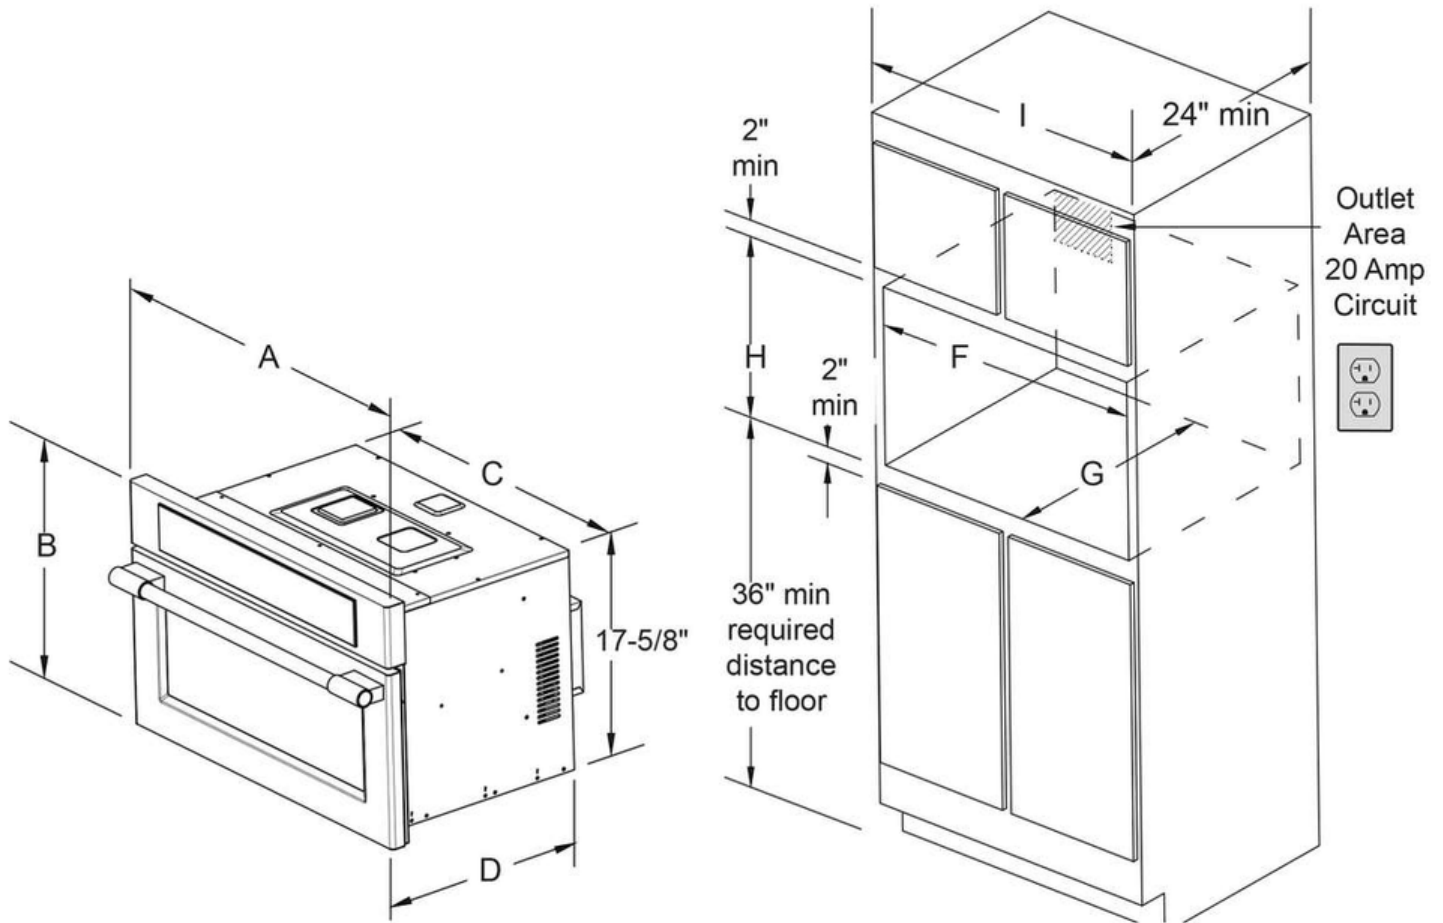

# Frigidaire Professional

30" Built-In Convection Microwave Oven with Drop-Down Door

PMBD3080AF

Version : 03/22

PRODUCT DIMENSIONS						
MODEL	A	B	C	D		
Convection Microwave Oven	29-13/16	19	24-5/8	23		
CUTOUT DIMENSIONS AND CABINET WIDTH						
MODEL	F		G	H		I
	Min.	Max.	Min	Min.	Max.	
Convection Microwave Oven	28	28-3/8	22	17-3/4	18	30-1/8