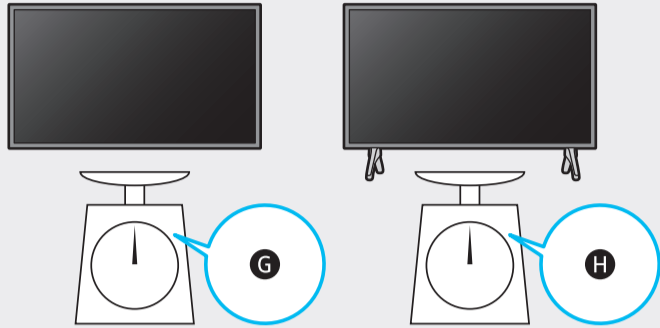

	A	B	C	D	E	F	G	H
UN82TU7***	72.0 inches (1829.9 mm)	41.1 inches (1045.0 mm)	2.4 inches (59.9 mm)	45.2 inches (1148.2 mm)	15.5 inches (393.7 mm)	81.5 inches (207 cm)	83.1 lbs (37.7 kg)	85.8 lbs (38.9 kg)
UN85TU7***	74.6 inches (1895.9 mm)	42.7 inches (1083.9 mm)	2.4 inches (60.9 mm)	46.7 inches (1185.9 mm)	15.5 inches (393.7 mm)	84.5 inches (214 cm)	88.6 lbs (40.2 kg)	91.1 lbs (41.3 kg)

*: 0-9, A-Z

	VESA A x B (mm)	C (mm)	D x 4
UN82TU7***	600 x 400	20-22	M8
UN85TU7***			

*: 0-9, A-Z

SAMSUNG

QUICK SETUP GUIDE

GUIDE D'INSTALLATION RAPIDE

GUÍA RÁPIDA DE CONFIGURACIÓN

GUIA RÁPIDO DE INSTALAÇÃO