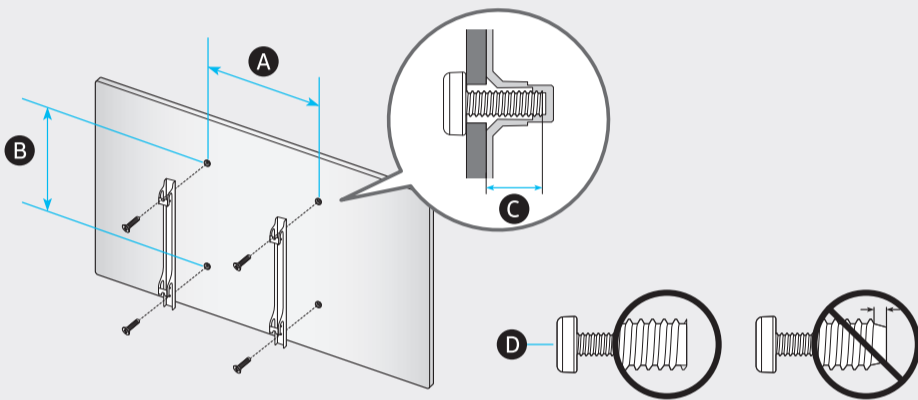

	A	B	C	D	E	F	G	H
UN82TU7***	72.0 inches (1829.9 mm)	41.1 inches (1045.0 mm)	2.4 inches (59.9 mm)	45.2 inches (1148.2 mm)	15.5 inches (393.7 mm)	81.5 inches (207 cm)	83.1 lbs (37.7 kg)	85.8 lbs (38.9 kg)
UN85TU7***	74.6 inches (1895.9 mm)	42.7 inches (1083.9 mm)	2.4 inches (60.9 mm)	46.7 inches (1185.9 mm)	15.5 inches (393.7 mm)	84.5 inches (214 cm)	88.6 lbs (40.2 kg)	91.1 lbs (41.3 kg)

*: 0-9, A-Z

	VESA A x B (mm)	C (mm)	D x 4
UN82TU7***	600 x 400	20-22	M8
UN85TU7***			

*: 0-9, A-Z

SAMSUNG

QUICK SETUP GUIDE

GUIDE D'INSTALLATION RAPIDE

GUÍA RÁPIDA DE CONFIGURACIÓN

GUIA RÁPIDO DE INSTALAÇÃO