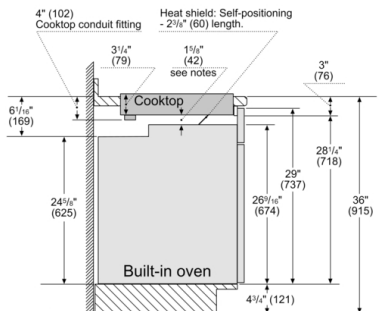

* Minimum distance from the hob cut-out
30" Built-in oven - under induction cooktop

Notes:

Dimensions based on standard countertop height (36" with 4 1/4" toe kick including base plate).

measurements in inches (mm)