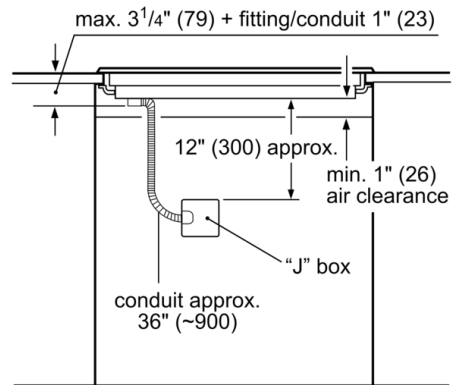

800 Series, Induction Cooktop, 30", Black NIT8060UC

* Minimum distance from the hob cut-out
30" Built-in oven - under induction cooktop

Notes:

Dimensions based on standard countertop height (36" with 4 1/4" toe kick including base plate).

measurements in inches (mm)

Measurements in inches (mm)

Measurements in inches (mm)