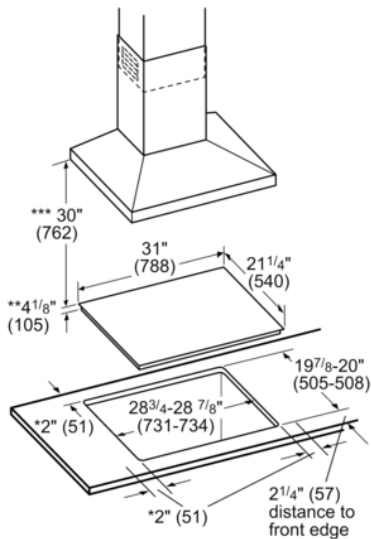

800 Series, Induction Cooktop, 30", Black NIT8060UC