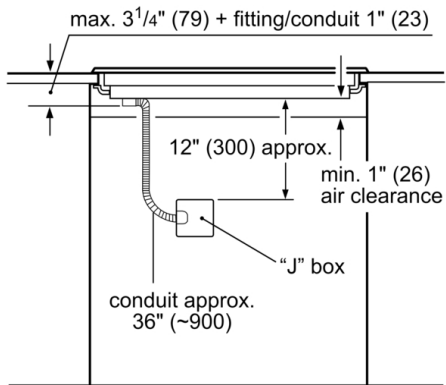

Benchmark®, Induction Cooktop, 36", Black NITP660UC

Measurements in inches (mm)