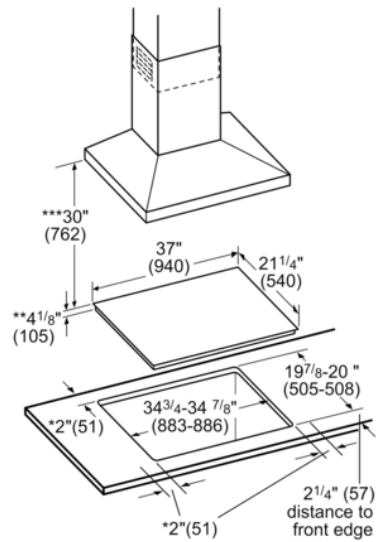

Benchmark®, Induction Cooktop, 36", Black NITP660UC

Notes:

Dimensions based on standard countertop height (36" with 4¹/₄" toe kick including base plate).

measurements in inches (mm)