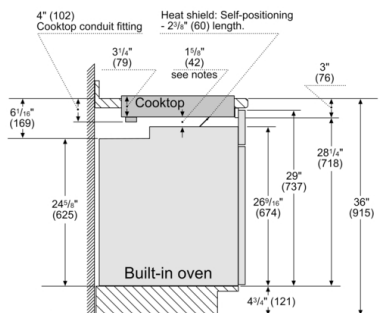

30" Built-in oven – under induction cooktop