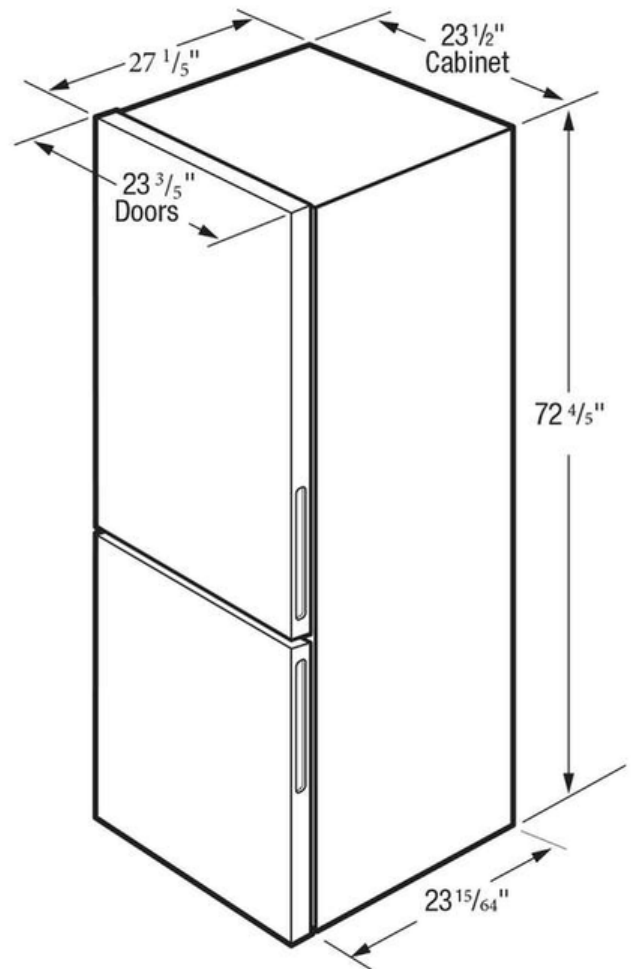

# Frigidaire

11.5 Cu. Ft. Bottom Freezer Refrigerator

FRBG1224AV

Version : 08/21

\* When installing refrigerator adjacent to wall, cabinet or other appliance that extends beyond front edge of unit, 20" minimum clearance recommended to allow for optimum 140° door swing.