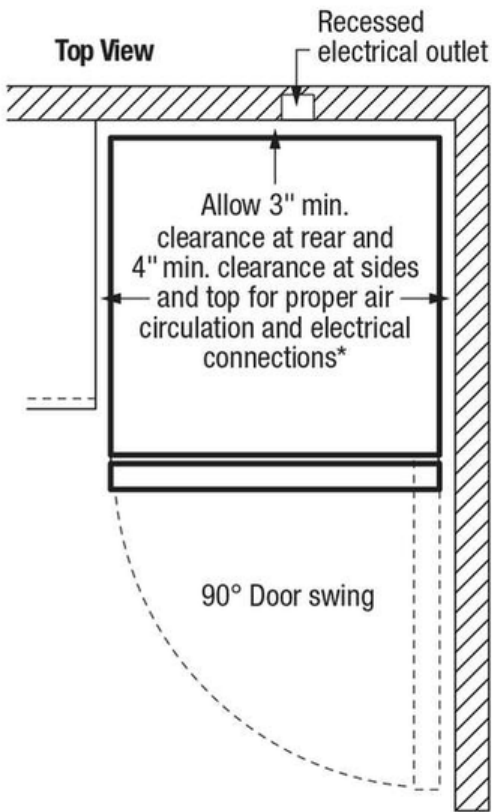

# Frigidaire

11.5 Cu. Ft. Bottom Freezer Refrigerator

FRBG1224AV

Version : 08/21

\* When installing refrigerator adjacent to wall, cabinet or other appliance that extends beyond front edge of unit, 20" minimum clearance recommended to allow for optimum 140° door swing.