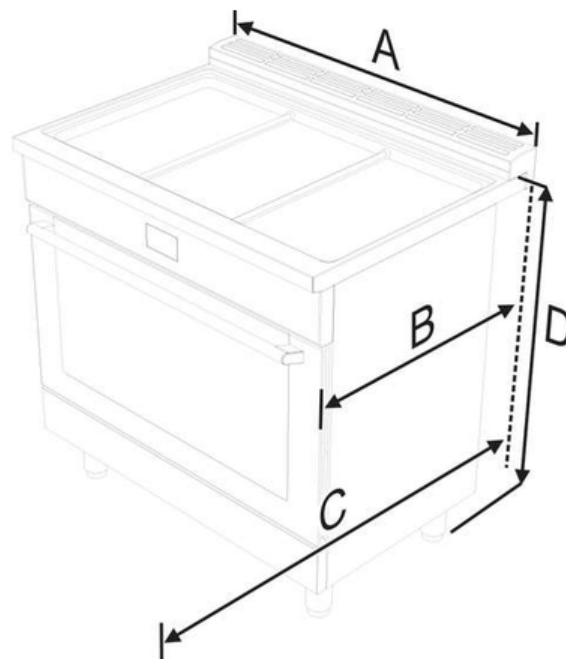

# Electrolux

36" Dual-Fuel Freestanding Range

ECFD3668AS

Version : 01/21

<b>E</b>	min. 914 mm	min. 36"
<b>F</b>	628 mm	24" 5/8
<b>G</b>	min. 508 mm	min. 20"
<b>H</b>	min. 914 mm	min. 36"
<b>I</b>	min. 457 mm	min. 18"
<b>J</b>	max. 330 mm	max. 13"

<b>A</b>	912.4 mm	35 15/16"
<b>B</b>	min: 654 mm max: 658 mm	min: 25 3/4" max: 25 7/8"
<b>C</b>	1116 mm	43 15/16"
<b>D</b>	min: 903 mm max: 929 mm	min: 35 9/16" max: 36 9/16"

High standards of quality at Electrolux Home Products, Inc. mean we are constantly working to improve our products. We reserve the right to change specifications or discontinue models without notice.