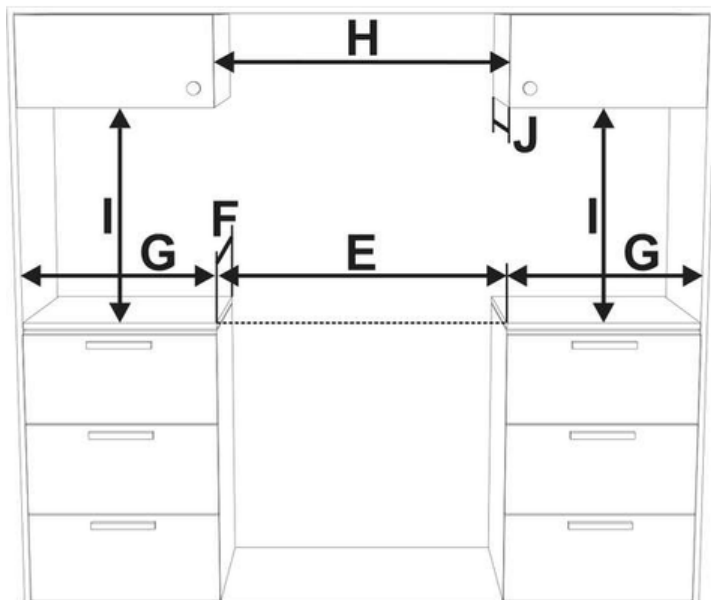

### Dimensions and Volume

Minimum Height	35.563"
Maximum Height	36.563"
Width	35.938"
Depth	25 7/8"
Depth With Door 90° Open	43 94/100"
Oven Interior Height	14 1/2"
Oven Interior Width	28 1/4"
Oven Interior Depth	16 1/2"
Oven Capacity	4.4 Cu. Ft.

# Electrolux

36" Dual-Fuel Freestanding Range

ECFD3668AS

Version : 01/21

<b>E</b>	min. 914 mm	min. 36"
<b>F</b>	628 mm	24" 5/8
<b>G</b>	min. 508 mm	min. 20"
<b>H</b>	min. 914 mm	min. 36"
<b>I</b>	min. 457 mm	min. 18"
<b>J</b>	max. 330 mm	max. 13"

<b>A</b>	912.4 mm	35 15/16"
<b>B</b>	min: 654 mm max: 658 mm	min: 25 3/4" max: 25 7/8"
<b>C</b>	1116 mm	43 15/16"
<b>D</b>	min: 903 mm max: 929 mm	min: 35 9/16" max: 36 9/16"

High standards of quality at Electrolux Home Products, Inc. mean we are constantly working to improve our products. We reserve the right to change specifications or discontinue models without notice.