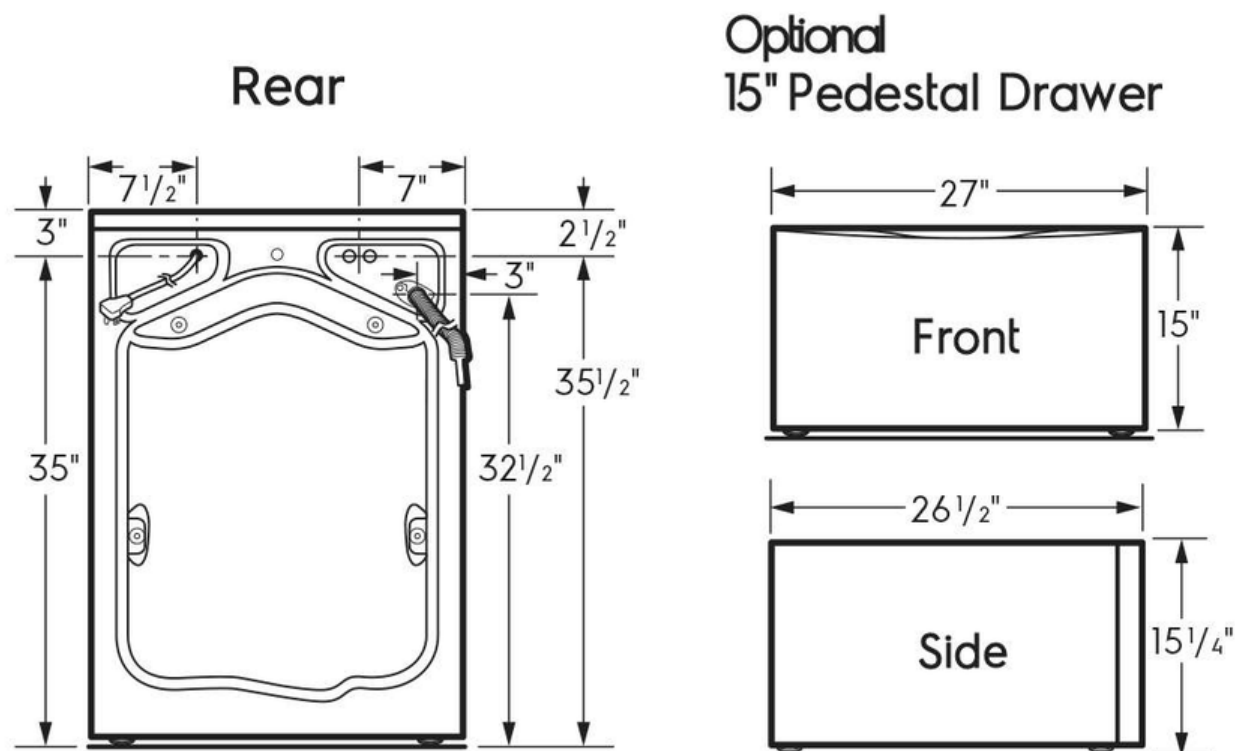

Electrolux

5.2 Cu. Ft. I.E.C Front Load Washer

ELFW7637AT, ELFW7637AW

Version : 06/21

High standards of quality at Electrolux Home Products, Inc. mean we are constantly working to improve our products. We reserve the right to change specifications or discontinue models without notice.

Electrolux Major Appliances, N.A.

USA • 10200 David Taylor Drive • Charlotte, NC 28262 • Charlotte, NC 28262 • 1-877-4electrolux (1-877-435-3287) • electroluxappliances.com

CANADA • 5855 Terry Fox Way • Mississauga, ON L5V 3E4 • 1-800-265-8352 • electroluxappliances.ca