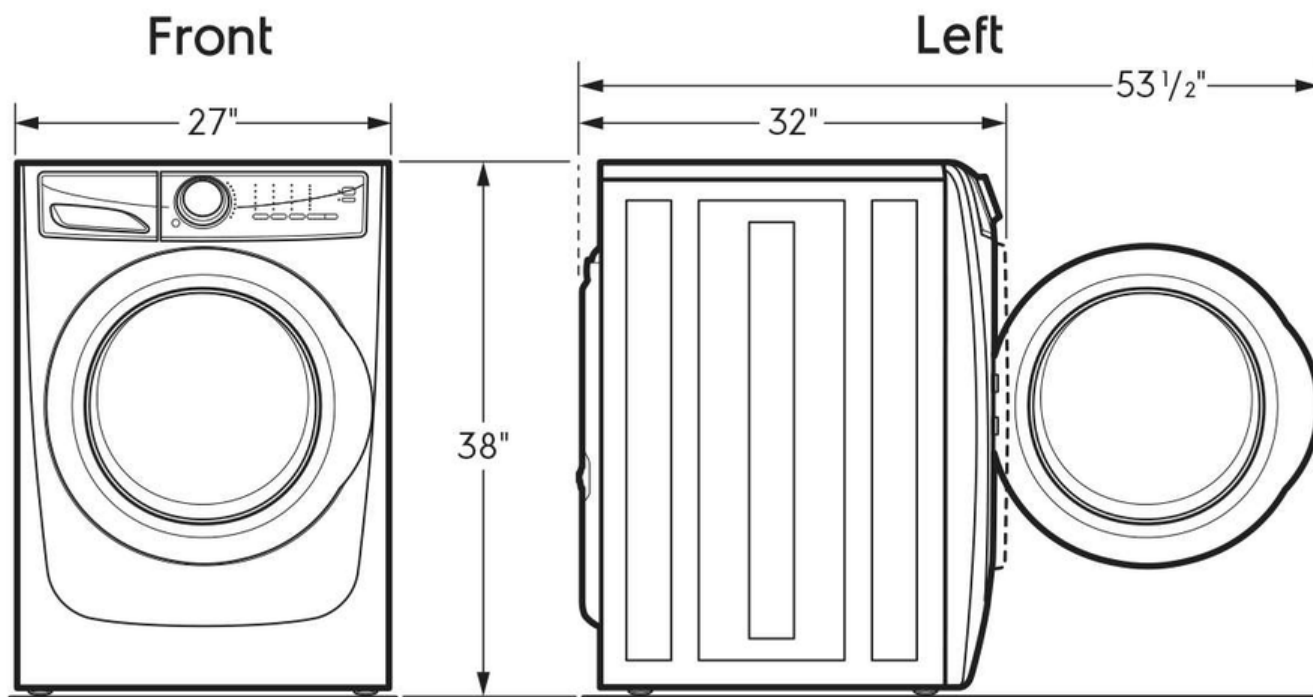

Electrolux

5.2 Cu. Ft. I.E.C Front Load Washer

ELFW7637AT, ELFW7637AW

Version : 06/21

High standards of quality at Electrolux Home Products, Inc. mean we are constantly working to improve our products. We reserve the right to change specifications or discontinue models without notice.

Electrolux Major Appliances, N.A.

USA • 10200 David Taylor Drive • Charlotte, NC 28262 • Charlotte, NC 28262 • 1-877-4electrolux (1-877-435-3287) • electroluxappliances.com

CANADA • 5855 Terry Fox Way • Mississauga, ON L5V 3E4 • 1-800-265-8352 • electroluxappliances.ca