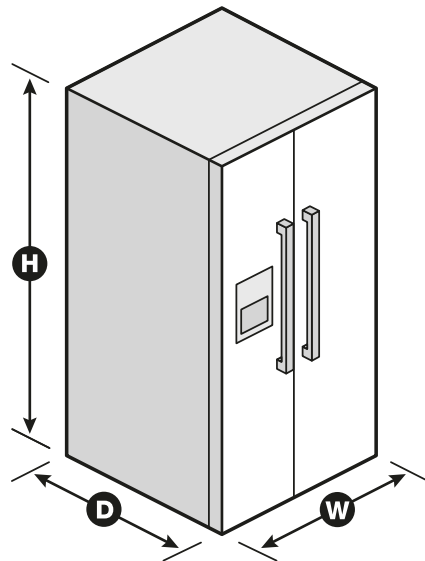

NOTE: Dimensions are for planning purposes only. For complete details, see Installation Instructions packed with product. Specifications subject to change without notice.

®/™ © 2020. All rights reserved. Printed in the U.S.A. D200052XXC. WRS555SIHSPECSHEETV01.