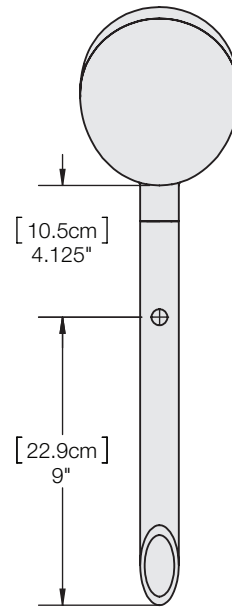

TOP VIEW

FRONT VIEW

SIDE VIEW

BACK VIEW

Satellite – 8x

TOP VIEW

SIDE VIEW

In-Ground Sub – 1x

OVERALL SATELLITE DIMENSIONS: (H) 18.625" [47.4cm] x (W) 5" [12.6cm] x (D) 6.625" [16.7cm]

OVERALL IN-GROUND SUB DIMENSIONS: (H) 21.75" [55.3cm] x (W) 14.125" [36cm] x (D) 14.125" [36cm]

SATELLITE WEIGHT: 3lbs (1.4kg) each IN-GROUND SUB WEIGHT: 17.7lbs (8kg) each