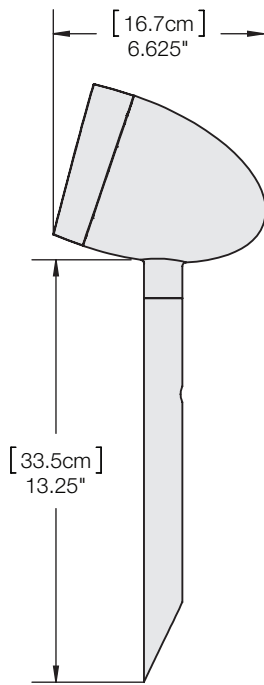

TOP VIEW

FRONT VIEW

SIDE VIEW

BACK VIEW

Satellite – 8x

TOP VIEW

SIDE VIEW

In-Ground Sub – 1x

OVERALL SATELLITE DIMENSIONS: (H) 18.625" [47.4cm] x (W) 5" [12.6cm] x (D) 6.625" [16.7cm]

OVERALL IN-GROUND SUB DIMENSIONS: (H) 21.75" [55.3cm] x (W) 14.125" [36cm] x (D) 14.125" [36cm]

SATELLITE WEIGHT: 3lbs (1.4kg) each IN-GROUND SUB WEIGHT: 17.7lbs (8kg) each