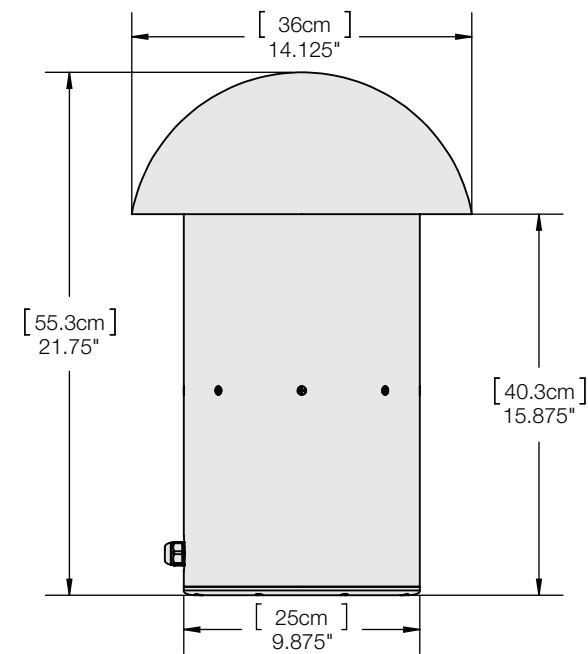

TOP VIEW

FRONT VIEW

SIDE VIEW

BACK VIEW

Satellite – 8x

TOP VIEW

SIDE VIEW

In-Ground Sub – 1x

OVERALL SATELLITE DIMENSIONS: (H) 18.625" [47.4cm] x (W) 5" [12.6cm] x (D) 6.625" [16.7cm]

OVERALL IN-GROUND SUB DIMENSIONS: (H) 21.75" [55.3cm] x (W) 14.125" [36cm] x (D) 14.125" [36cm]

SATELLITE WEIGHT: 3lbs (1.4kg) each IN-GROUND SUB WEIGHT: 17.7lbs (8kg) each