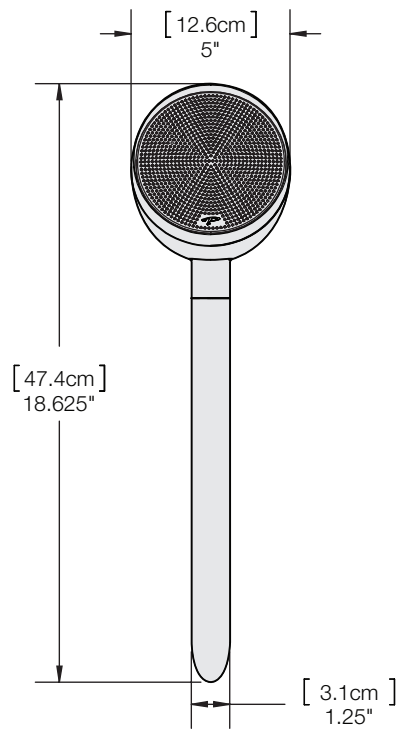

TOP VIEW

FRONT VIEW

SIDE VIEW

BACK VIEW

Satellite – 8x

TOP VIEW

SIDE VIEW

In-Ground Sub – 1x

OVERALL SATELLITE DIMENSIONS: (H) 18.625" [47.4cm] x (W) 5" [12.6cm] x (D) 6.625" [16.7cm]

OVERALL IN-GROUND SUB DIMENSIONS: (H) 21.75" [55.3cm] x (W) 14.125" [36cm] x (D) 14.125" [36cm]

SATELLITE WEIGHT: 3lbs (1.4kg) each IN-GROUND SUB WEIGHT: 17.7lbs (8kg) each