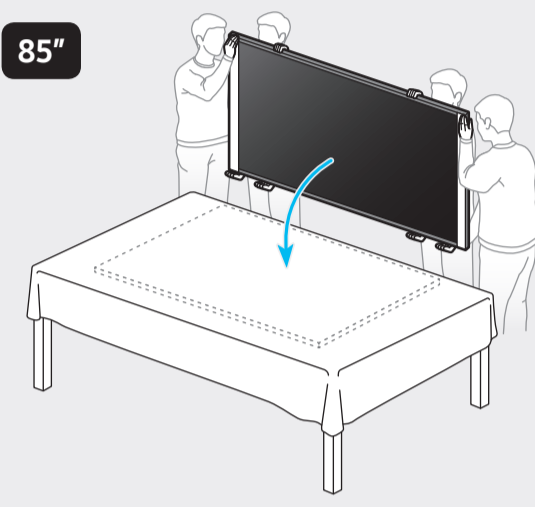

BN68-12043A-00

75"

85"

		USB
		OPTICAL
		HDMI (eARC)
		HDMI
		LAN
		ANT

1

2

3

4