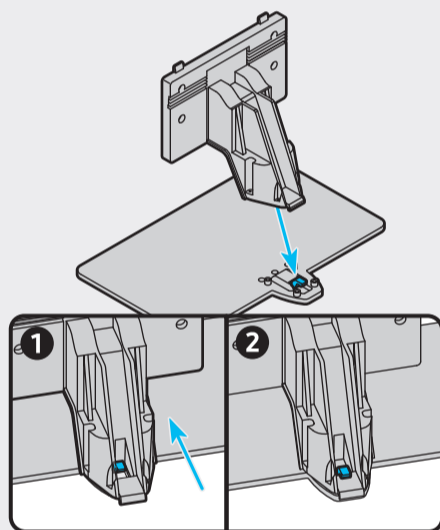

BN68-12043A-00

75"

85"

		USB
		OPTICAL
		HDMI (eARC)
		HDMI
		LAN
		ANT

1

2

3

4