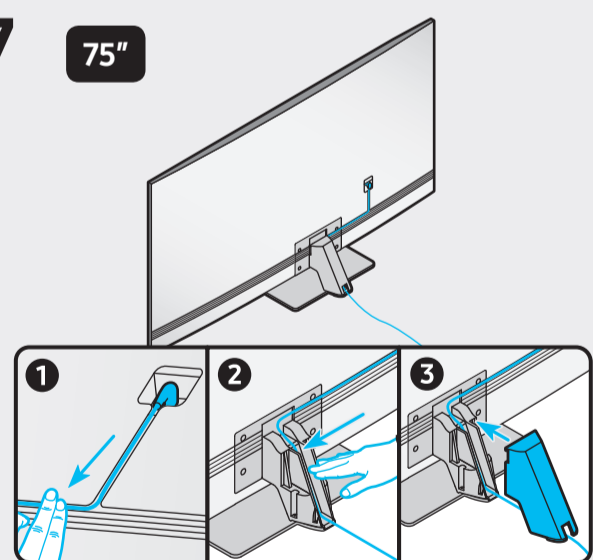

USB
		OPTICAL
		HDMI (eARC)
		HDMI
		LAN
		ANT

1

2

3

4

5

6

7

7

8