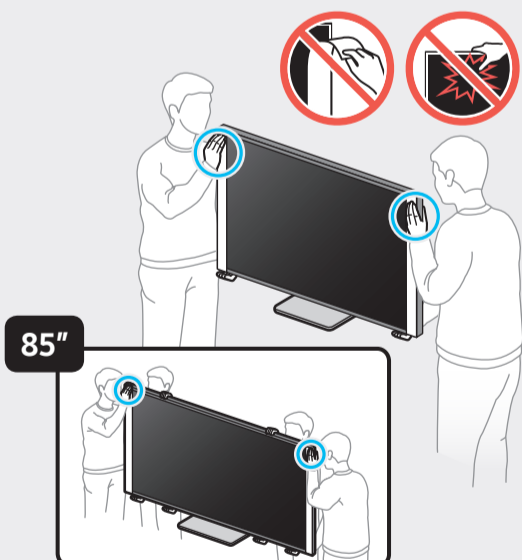

USB
		OPTICAL
		HDMI (eARC)
		HDMI
		LAN
		ANT

1

2

3

4

5

6

7

7

8