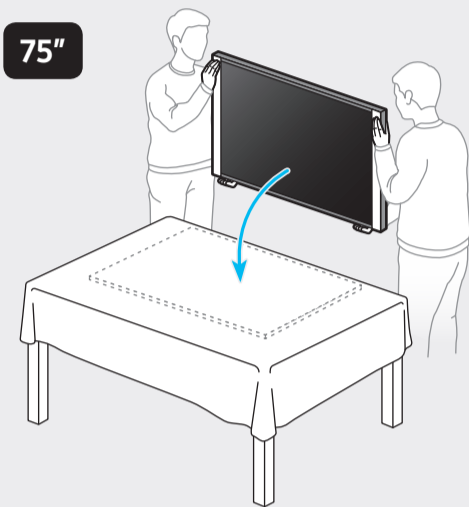

BN68-12043A-00

75"

85"

		USB
		OPTICAL
		HDMI (eARC)
		HDMI
		LAN
		ANT

1

2

3

4