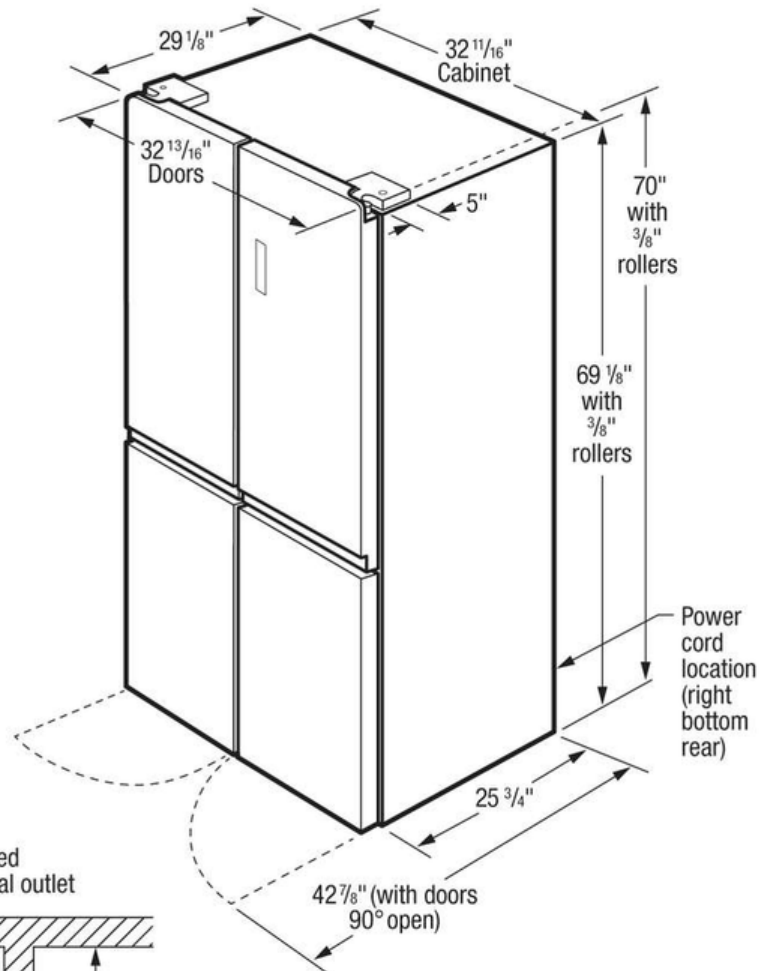

### “Built-In Look” Cutout Dimensions

(A) 70 1/4" (B) 33" (C) 25"

Note: For planning purposes only. Always consult local and national electric, gas and plumbing codes.

Refer to Product Installation Guide for detailed installation instructions on the web at [frigidaire.com](http://frigidaire.com) / [frigidaire.ca](http://frigidaire.ca)