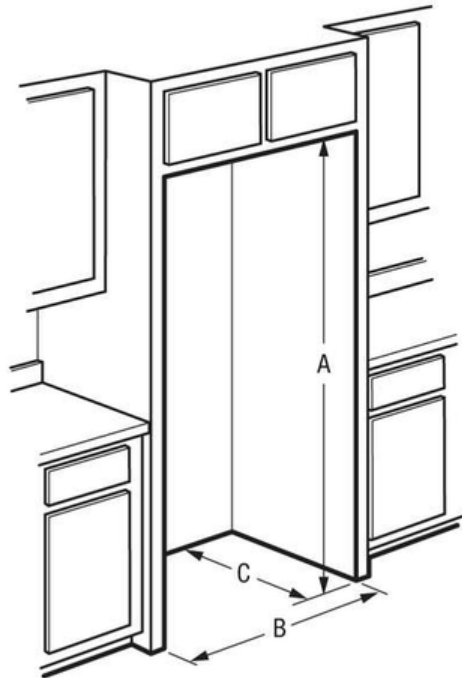

### “Built-In Look” Cutout Dimensions

(A) 70 1/4" (B) 33" (C) 25"

Note: For planning purposes only. Always consult local and national electric, gas and plumbing codes.

Refer to Product Installation Guide for detailed installation instructions on the web at [frigidaire.com](http://frigidaire.com) / [frigidaire.ca](http://frigidaire.ca)