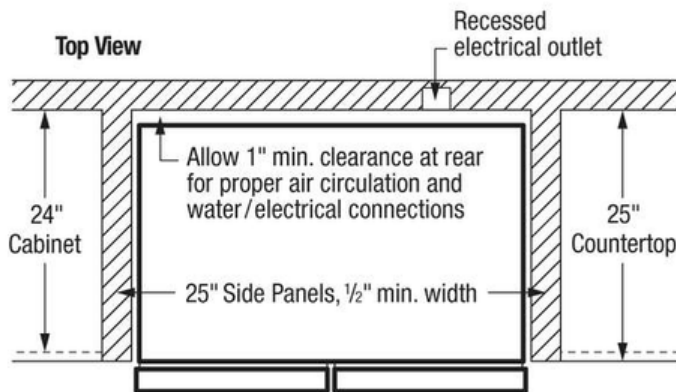

### “Built-In Look” Cutout Dimensions

(A) 70 1/4" (B) 33" (C) 25"

Note: For planning purposes only. Always consult local and national electric, gas and plumbing codes.

Refer to Product Installation Guide for detailed installation instructions on the web at [frigidaire.com](http://frigidaire.com) / [frigidaire.ca](http://frigidaire.ca)