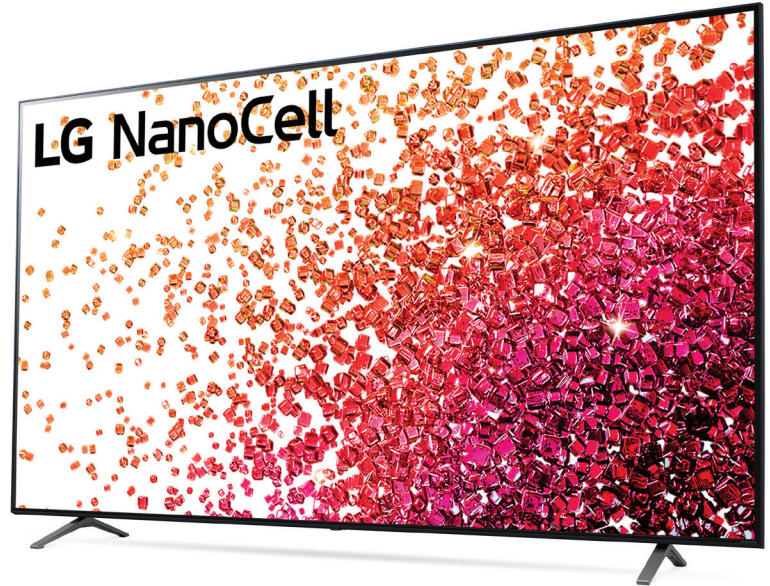

# LG NanoCell

## 86NANO75UPA

LG NANO75 86" 4K Smart NanoCell TV

- **Real 4K NanoCell Display: Nano Colour, Nano Accuracy, Nano Bezel**
- **α7 Gen 4 Processor 4K with AI Picture & AI Sound**
- **webOS® 6.0 & ThinQ® AI w/ Magic Remote**
- **Cinema HDR w/ Dolby Vision™ IQ and Dolby Atmos®**
- **Gaming: ALLM, HGiG, Game Optimizer**