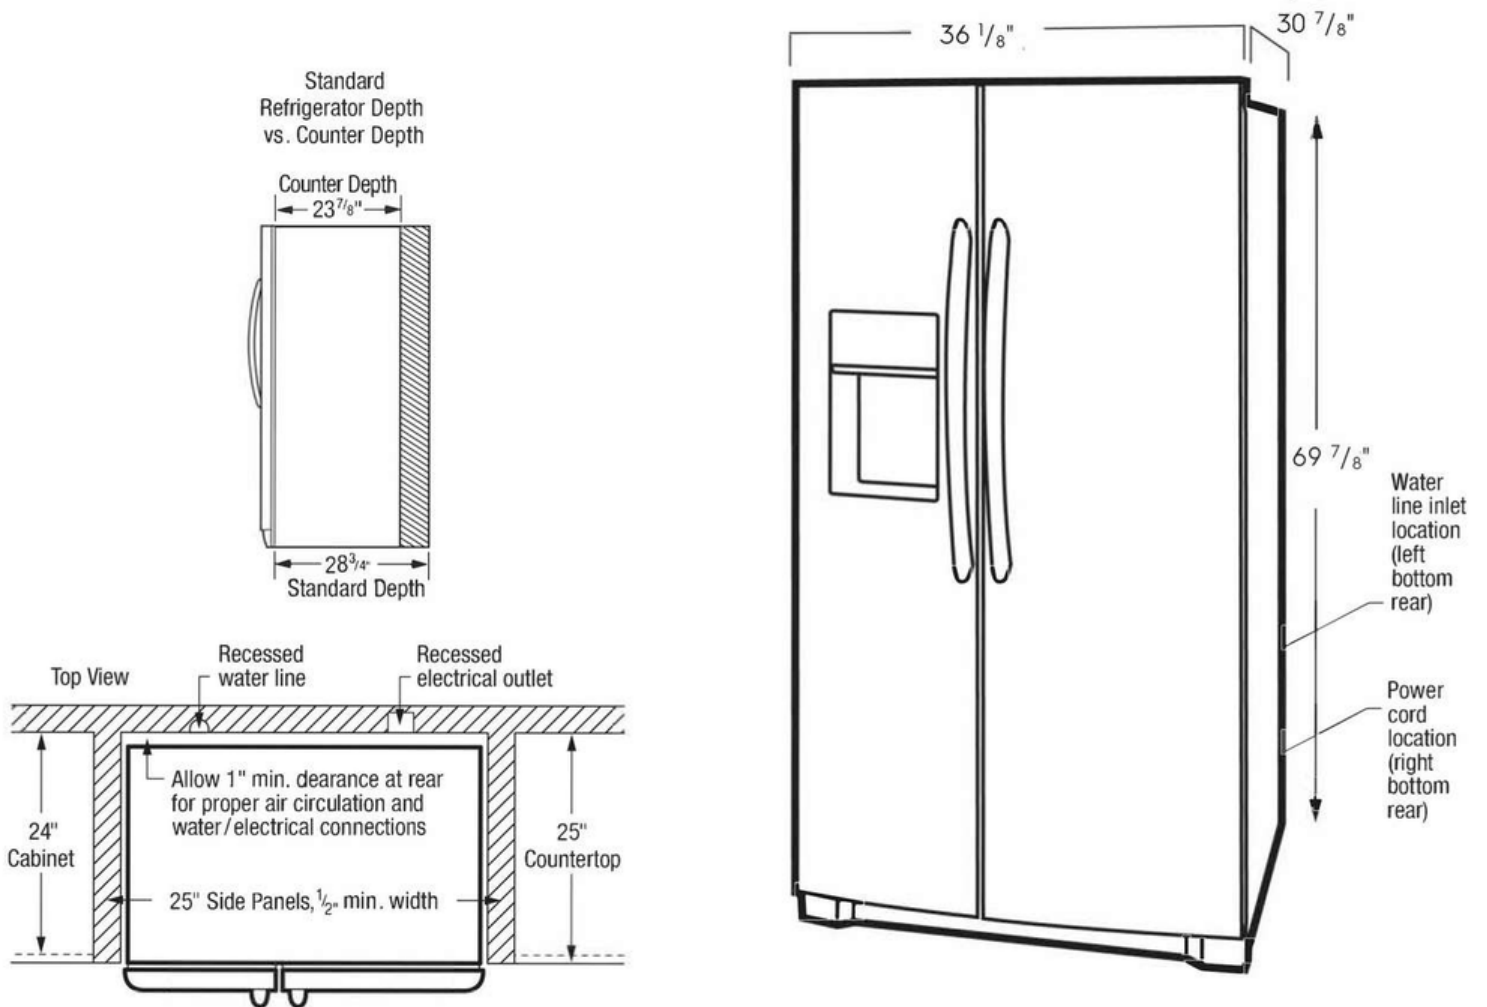

CANADA • 5855 Terry Fox Way • Mississauga, ON L5V 3E4 • 1-800-265-8352 • frigidaire.ca

Frigidaire Gallery

22.3 Cu. Ft. 36" Counter Depth Side by Side Refrigerator

GRSC2352AF, GRSC2352AD

Version : 03/21

Note: For planning purposes only. Always consult local and national electric, gas and plumbing codes.