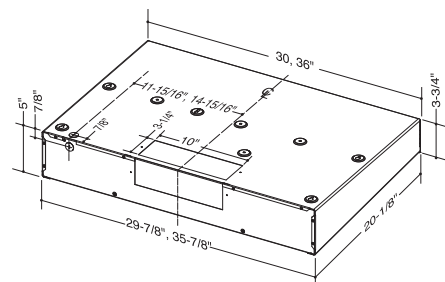

Amps @ 120V	1.8
Electrical Connection	Plug In
Duct Size: Internal Blower	3-1/4" x 10"
Duct Direction	V or H
Backdraft Damper	Included

Accessories

Glass Panels	White, Grey, Black, Emerald, Lime, Orange, Purple, Red
--------------	--