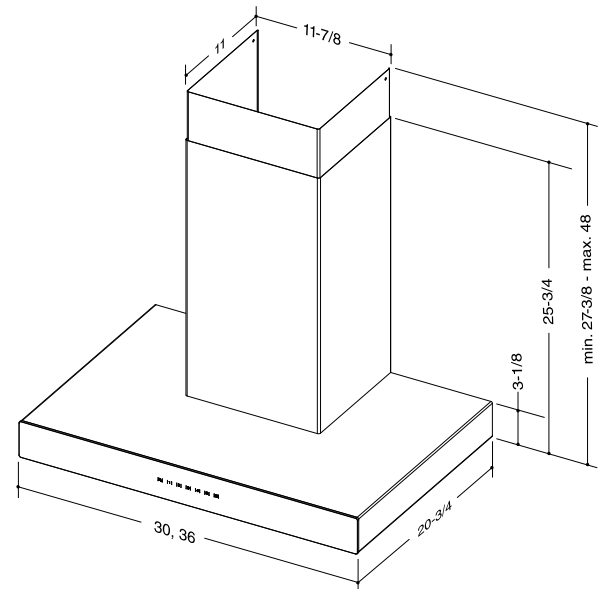

SIZE	STAINLESS STEEL BLACK GLASS	STAINLESS STEEL GREY GLASS	STAINLESS STEEL WHITE GLASS	STAINLESS STEEL WITHOUT GLASS	BLACK STAINLESS STEEL BLACK GLASS	GREASE FILTERS (replacement)
30-in. Wide	WCB3I30SBB	WCB3I30SBS	WCB3I30SBW	WCB3I30SBN	WCB3I30BLSB*	62053
36-in. Wide	WCB3I36SBB	WCB3I36SBS	WCB3I36SBW	WCB3I36SBN	WCB3I36BLSB*	62053

‡ If needed, ask a recommended installer to limit discharge to 300 CFM.

FEATURES	
Wall Mount	Yes
Finish	430 Stainless Steel or Black Stainless Steel*
Cooktop Lighting	2 LED Modules - 120 V, 5.5 W
Grease Filters	Hybrid Baffle, Stainless Steel with Aluminum Mesh - Dishwasher Safe
OPTIONAL ACCESSORIES	
10' Flue Extension	AEWCB3SB (Stainless Steel) or AEWCB3BLS* (Black Stainless Steel)
Decorative Glass Panels	Refer to Price List for options
MOUNTING HEIGHT	
24-in. to 30-in. from cooktop to bottom of hood	
LIMITED WARRANTY	
5-year	
2-year (labor only)	
<i>(See installation manual for full warranty text.)</i>	
FOR INDOOR USE ONLY	