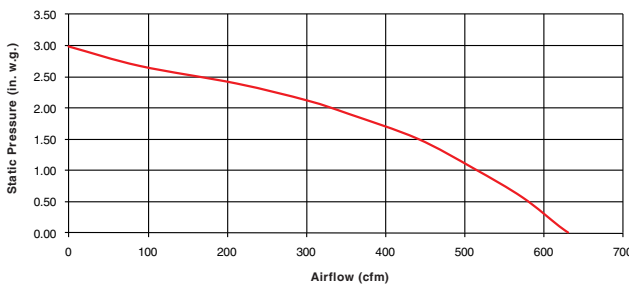

HVI-2100 CERTIFIED RATINGS comply with new testing technologies and procedures prescribed by the Home Ventilating Institute, for off-the-shelf products, as they are available to consumers. Product performance is rated at 0.1 in. static pressure, based on tests conducted in AMCA's state-of-the-art test laboratory. Sones are a measure of humanly-perceived loudness, based on laboratory measurements.