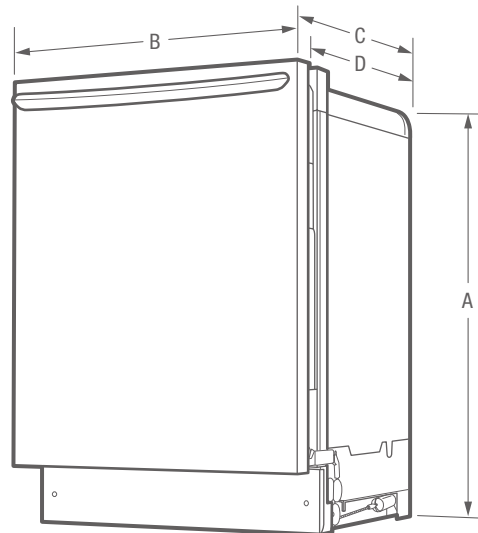

¹For use on adequately wired 120V, dedicated circuit having 2-wire service with a separate ground wire. Appliance must be grounded for safe operation.

NOTE: For planning purposes only. Always consult local and national electric and plumbing codes. Refer to Product Installation Guide for detailed installation instructions on the web at frigidaire.ca.

Product Dimensions		Cutout Dimensions	
A - Height (Adjustable)	33-1/2" - 35"	Height (Min.)	34-1/4"
B - Width	24"	Height (Max.)	35"
C - Depth (Including Door)	25"	Width (Min.)	24"
D - Depth (To Tub Flange)	22-1/2"	Depth (Min.)	24"
Depth with Door Open 90°	49-1/4"		

Accessories information available on the web at frigidaire.ca