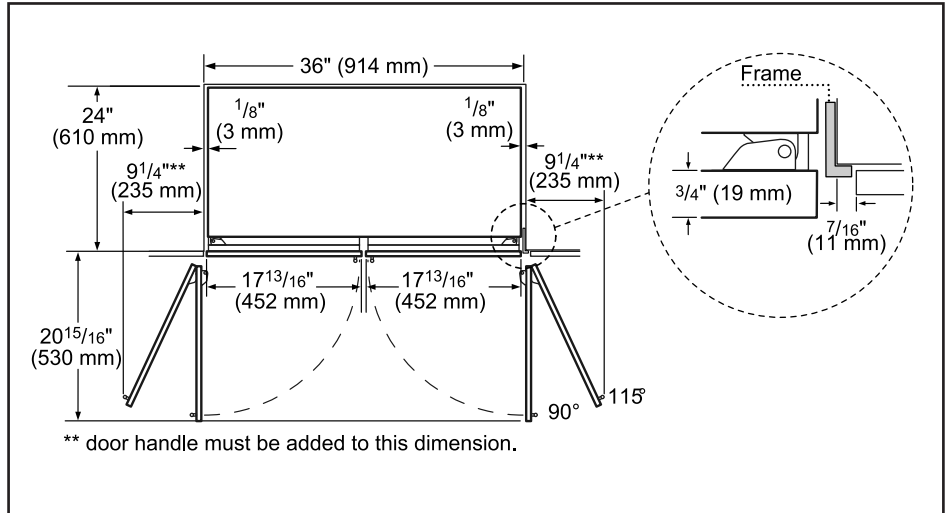

36" Built-In French Door Bottom-Freezer

Benchmark® Series – Stainless Steel B36BT935NS

Installation Details

HEATKITB80 Heater Kit
When two appliances are installed side-by-side a sealing kit must be used. For combinations that involve a freezer column, this kit is included. For all other (non-traditional, i.e. two bottom freezers) side-by-side combinations or instances where any appliances are installed less than 6" (152 mm) apart from one another but not connected side-by-side, purchase this kit. This kit is also recommended for use with any installation in areas that are subject to humidity, or located next to an outside wall.

Accessories: To purchase Bosch accessories, cleaners & parts please visit www.bosch-home.com/us/store or call 1-800-944-2904 (Mon to Fri 5 am to 6 pm PST, Sat 6 am to 3 pm PST).

Notes: All height, width and depth dimensions are shown in inches. BSH reserves the absolute and unrestricted right to change product materials and specifications, at any time, without notice. Consult the product's installation instructions for final dimensional data and other details prior to making cutout.

Warranties: Please see Use & Care manual or Bosch website for statement of limited warranty.

For more information on our entire line of products, go to www.bosch-home.com/us or call 1-800-944-2904

© BSH Home Appliances Corporation. All rights reserved. Bosch is a registered trademark of Robert Bosch GmbH.