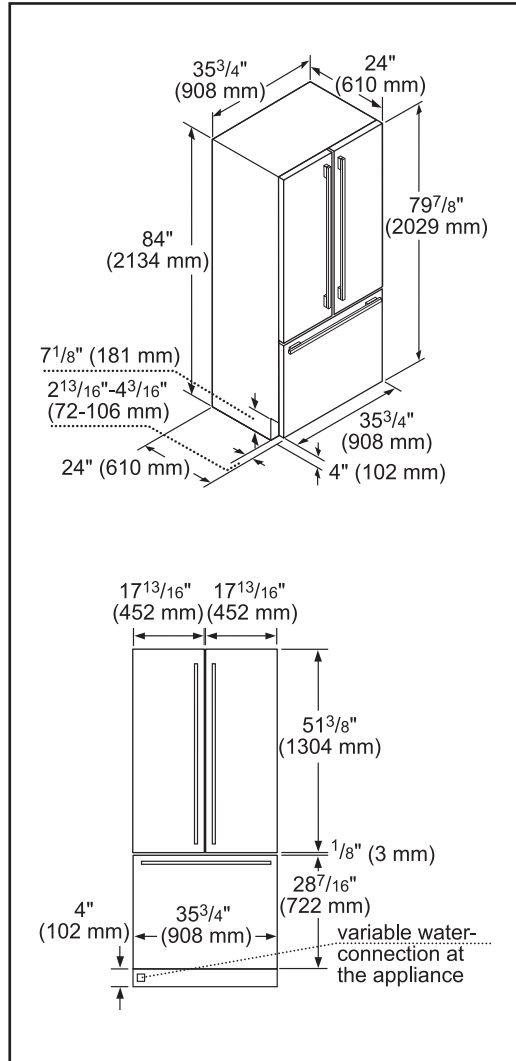

36" Built-In French Door Bottom-Freezer

Benchmark® Series – Stainless Steel B36BT935NS

Installation Details

HEATKITB80 Heater Kit
When two appliances are installed side-by-side a sealing kit must be used. For combinations that involve a freezer column, this kit is included. For all other (non-traditional, i.e. two bottom freezers) side-by-side combinations or instances where any appliances are installed less than 6" (152 mm) apart from one another but not connected side-by-side, purchase this kit. This kit is also recommended for use with any installation in areas that are subject to humidity, or located next to an outside wall.

Accessories: To purchase Bosch accessories, cleaners & parts please visit www.bosch-home.com/us/store or call 1-800-944-2904 (Mon to Fri 5 am to 6 pm PST, Sat 6 am to 3 pm PST).

Notes: All height, width and depth dimensions are shown in inches. BSH reserves the absolute and unrestricted right to change product materials and specifications, at any time, without notice. Consult the product's installation instructions for final dimensional data and other details prior to making cutout.

Warranties: Please see Use & Care manual or Bosch website for statement of limited warranty.

For more information on our entire line of products, go to www.bosch-home.com/us or call 1-800-944-2904

© BSH Home Appliances Corporation. All rights reserved. Bosch is a registered trademark of Robert Bosch GmbH.