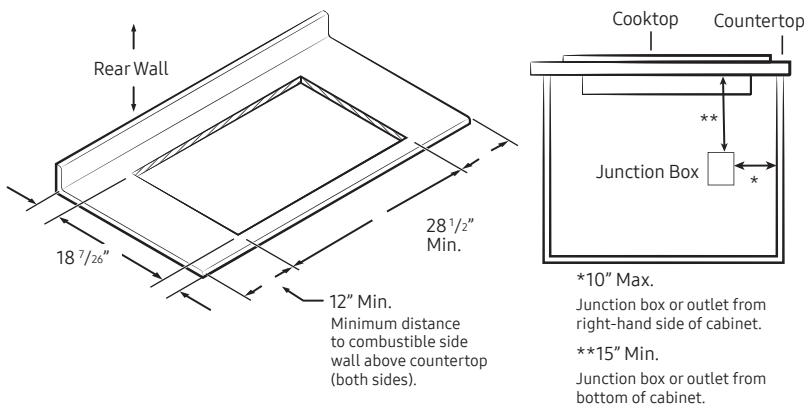

Power Source

120V / 60 Hz

Radiant Ceramic Cooktop

- 4 Burners
  - Right Front: 6", 1200 W
  - Left Front: Single 5" 1000 W
    Dual 8", 2000 W
  - Right Rear: 6", 1200 W
  - Left Rear: 7", 1500 W
- Control Panel

Warranty

One (1) Year All Parts and Labour

Product Dimensions & Weight (WxHxD)

Outside (Max) Cooktop Dimensions: 23 3/5" x 3 1/2" x 20 1/2"

Cooktop Cut-Out Dimensions: 22" x 3 1/10" x 18 9/10"

Weight: 20.1 lbs (9.1 Kg)

Shipping Dimensions & Weight (WxHxD)

Dimensions: 25 3/5" x 6 1/5" x 22 1/10"

Weight: 25.8 lbs (11.7 Kg)

Colour

Black

Model

NZ24T4360RK

UPC Code

887276430522

Watts	3500W
Circuit breaker	30A
Volts	220-240V
Frequency	60Hz
Plug type	No plug (wire only)
Power cord length	47 1/4" (1.2m)
Energy source	Electric

	Max Output	Power Consumption
NZ24T4360RK/AA	3.5kW	3.5kW