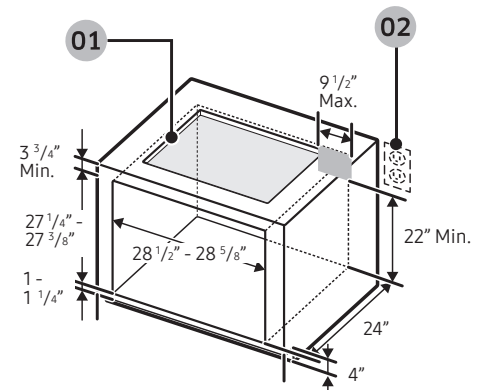

Installing Over a Single Oven

01 See built-in oven installation for complete installation instructions.

See label on top of approved built-in oven models.

02 Refer installation manual of OVEN.