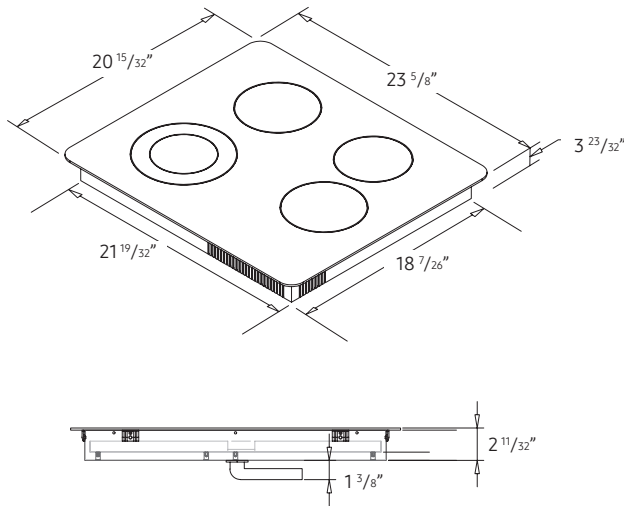

Convenience

- Hot Surface Indicator Light
- Easy-To-Clean Glass, Ceramic Cooktop
- Touch Controls

NZ24T4360RK

SAMSUNG

24" Radiant Cooktop

Cooktop Dimensions

Installation Requirements

Countertop cut-out and minimum clearance dimensions:

Make sure the wall coverings, countertop and cabinets around the cooktop can withstand heat (up to 194 °F) generated by cooktop.

NOTE:
 If cabinet has a drawer, a minimum of 127mm (5") depth clearance from the bottom of cooktop to top of the drawer (or other obstruction) in base cabinet is required.

Warranty

One (1) Year All Parts and Labour

Product Dimensions & Weight (WxHxD)

Outside (Max) Cooktop Dimensions: 23 3/5" x 3 1/2" x 20 1/2"

Cooktop Cut-Out Dimensions: 22" x 3 1/10" x 18 9/10"

Weight: 20.1 lbs (9.1 Kg)

Shipping Dimensions & Weight (WxHxD)

Dimensions: 25 3/5" x 6 1/5" x 22 1/10"

Weight: 25.8 lbs (11.7 Kg)

Colour

Black

Model

NZ24T4360RK

UPC Code