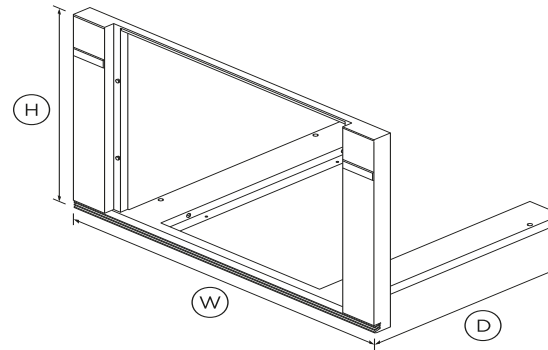

Companion Trim Kit, 30"

Series 9 | Contemporary

Black

Blends our Companion Built-In Coffee Maker (EB24DSXB1) or Combination Steam Oven (OS24NDB1) into your cabinetry seamlessly.

DIMENSIONS

Height	18 ¹³ / ₁₆ "
Width	29 ¹³ / ₁₆ "

SPECIFICATIONS

Product dimensions

Height	18 ¹³ / ₁₆ "
Width	29 ¹³ / ₁₆ "

SKU

81226

The product dimensions and specifications in this page apply to the specific product and model. Under our policy of continuous improvement, these dimensions and