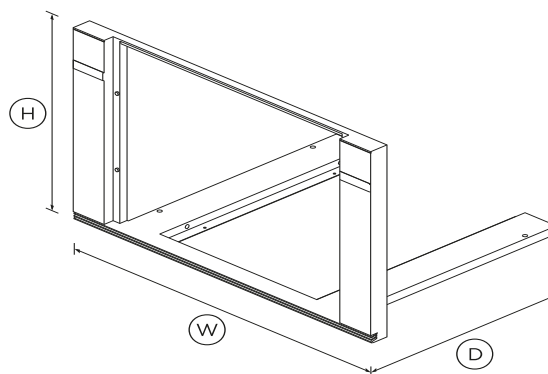

- This is Minimal style, to pair with other Minimal style products

DIMENSIONS

Height	18 ¹³ / ₁₆ "
Width	29 ¹³ / ₁₆ "
Depth	20 ⁷ / ₈ "

The product dimensions and specifications in this page apply to the specific product and model. Under our policy of continuous improvement, these dimensions and specifications may change at any time. You should therefore check with Fisher & Paykel's Customer Care Centre to ensure this page correctly describes the model currently available. Â© Fisher & Paykel Appliances Ltd 2019.

SPECIFICATIONS

Product dimensions

Depth	20 ⁷ / ₈ "
Height	18 ¹³ / ₁₆ "
Width	29 ¹³ / ₁₆ "

SKU

81939

Other product downloads available at fisherpaykel.com

Install Guide (Microwave Oven)

Install Guide (Coffee Maker)