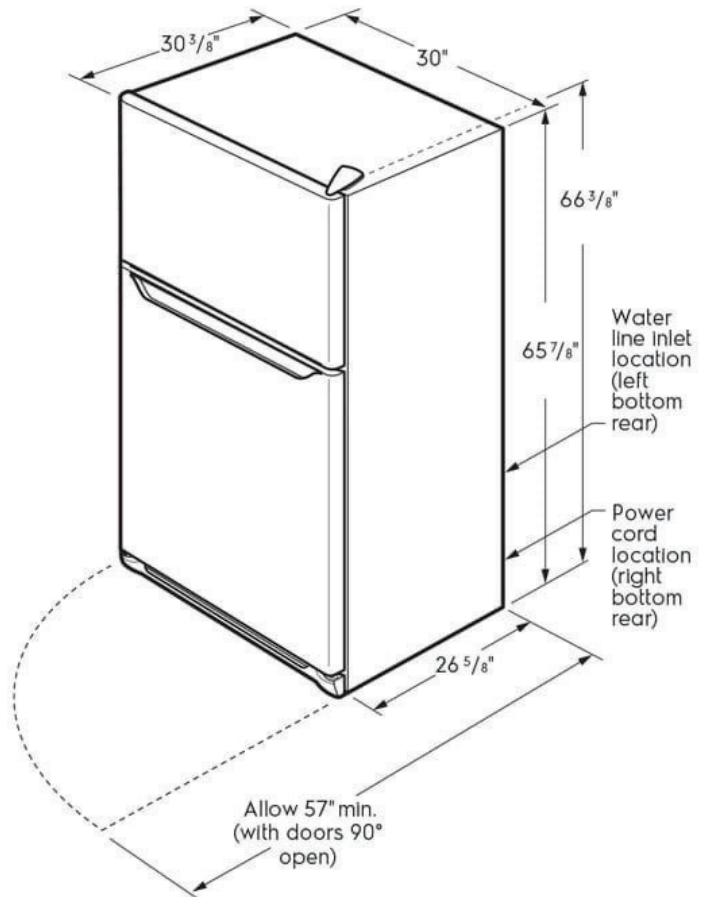

FFHT1835VW
FFHT1835VB
FFHT1835VS

Available Colors : White, Black, Stainless Steel

Version : 06/19

Top Freezer Refrigerator

18.2 Cu. Ft. Top Freezer Refrigerator

Installation Drawing

* When installing refrigerator adjacent to wall, cabinet or other appliance that extends beyond front edge of unit, 20" minimum clearance recommended to allow for optimum 140° door swing, providing complete crisper access and removal. (Absolute 3" minimum clearance will ONLY allow for 90° door swing which will provide limited crisper access with restricted removal.)