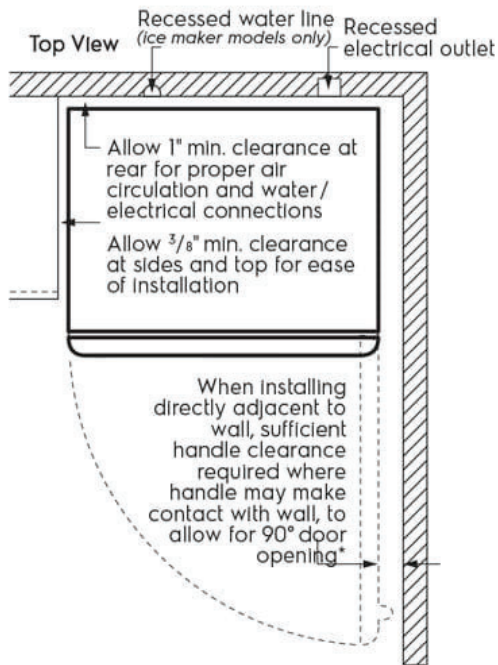

FFHT1835VW
FFHT1835VB
FFHT1835VS

Available Colors : White, Black, Stainless Steel

Version : 06/19

Top Freezer Refrigerator

18.2 Cu. Ft. Top Freezer Refrigerator

Installation Drawing

* When installing refrigerator adjacent to wall, cabinet or other appliance that extends beyond front edge of unit, 20" minimum clearance recommended to allow for optimum 140° door swing, providing complete crisper access and removal. (Absolute 3" minimum clearance will ONLY allow for 90° door swing which will provide limited crisper access with restricted removal.)