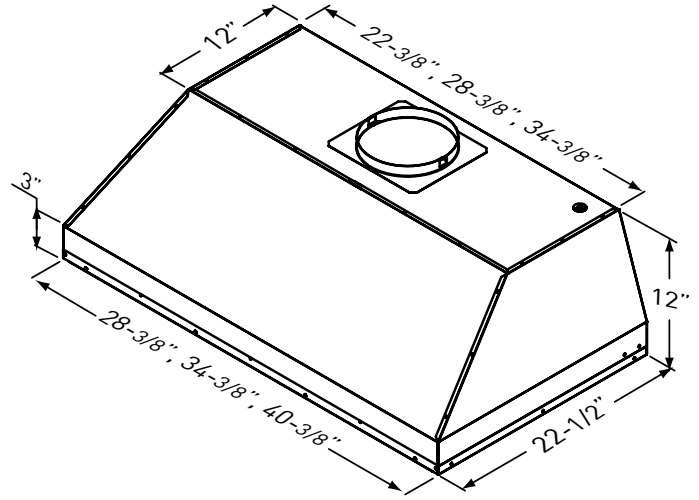

Monsoon DCBL is unique in the marketplace. We started with a 715-CFM DC motor and added stainless steel baffle filters with a removable grease tray for easy cleaning. Then we introduced vertical and horizontal ducting

along with a wireless remote control, and finally, we added the proprietary DCBL Suppression System® that makes Monsoon DCBL the most quiet and energy efficient one-piece liner available today.

ACT™

Min. - Max. CFM	INTERNAL BLOWER STANDARD	INTERNAL BLOWER with ACT™ AIRFLOW CONTROL TECHNOLOGY™*		
	250 - 715	250 - 590	250 - 390	250 - 290
Min. - Max. Sones	0.8 - 5.8	0.8 - 4.5	0.8 - 3	0.8 - 1.2

*AIRFLOW CONTROL TECHNOLOGY™ (ACT™) is an exclusive feature built into specific Zephyr hoods which can limit the maximum blower CFM to meet local code requirements.

FRONT