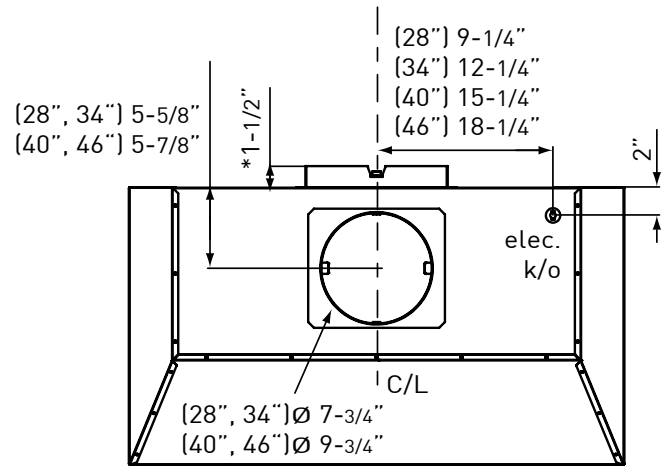

TOP

BACK

*Horizontal ducting only available in 30" and 36" models

MODEL	AK9228AS	AK9234AS	AK9240AS	AK9246AS
Stainless Steel				
Size	30" (28-3/8" x 19-1/4")	36" (34-3/8" x 19-1/4")	42" (40-3/8" x 19-1/4")	48" (46-3/8" x 19-1/4")
Blower CFM (Min. - Max.)	200 - 600	200 - 600	450 - 1,200	450 - 1,200
Sones (Min. - Max.)	1 - 6	1 - 6	3.5 - 9	3.5 - 9
ACT 590 CFM (Min. - Max.)	NA	NA	350 - 590	350 - 590
ACT 590 Sones (Min. - Max.)	NA	NA	3.3 - 6	3.3 - 6
ACT 390 CFM (Min. - Max.)	200 - 390	200 - 390	350 - 390	350 - 390
ACT 390 Sones (Min. - Max.)	1 - 4	1 - 4	3.3 - 4	3.3 - 4
ACT 290 CFM (Min. - Max.)	200 - 290	200 - 290	NA	NA
ACT 290 Sones (Min. - Max.)	1 - 3	1 - 3	NA	NA
FEATURES				
ACT™ Technology	Yes	Yes	Yes	Yes
Controls	Electronic Touch	Electronic Touch	Electronic Touch	Electronic Touch
Speed Levels	6*	6*	6*	6*
Auto Delay-Off	Yes	Yes	Yes	Yes
Clean Air Mode	Yes	Yes	Yes	Yes
Lighting	Halogen, 35W x2	Halogen, 35W x2	Halogen, 35W x2	Halogen, 35W x4
Dual-Level Lighting	Yes	Yes	Yes	Yes
Filters	Pro Baffle x2	Pro Baffle x3	Pro Baffle x3	Pro Baffle x4
Removable Grease Tray	Yes	Yes	Yes	Yes
Wireless Remote Control	Yes	Yes	Yes	Yes
Recirculating Option	No	No	No	No
ADA Compliant	Yes	Yes	Yes	Yes
DUCT SPECIFICATIONS				
Vertical Internal Blower	8" Round	8" Round	10" Round	10" Round
Horizontal Internal Blower	3-1/4" x 10" or 8" Round	3-1/4" x 10" or 8" Round	NA	NA
AC POWER	120V, 60Hz at Max. 5A	120V, 60Hz at Max. 5A	120V, 60Hz at Max. 7A	120V, 60Hz at Max. 7A
OPTIONAL ACCESSORIES				
Bloom™ GU10 LED	ZOB0040	ZOB0040	ZOB0040	ZOB0040
Make-Up Air Kit	MUA006A	MUA006A	MUA010A	MUA010A
MOUNTING HEIGHT RANGE**	26" - 36"	26" - 36"	26" - 36"	26" - 36"
WARRANTY	3 years parts, 1 year labor	3 years parts, 1 year labor	3 years parts, 1 year labor	3 years parts, 1 year labor