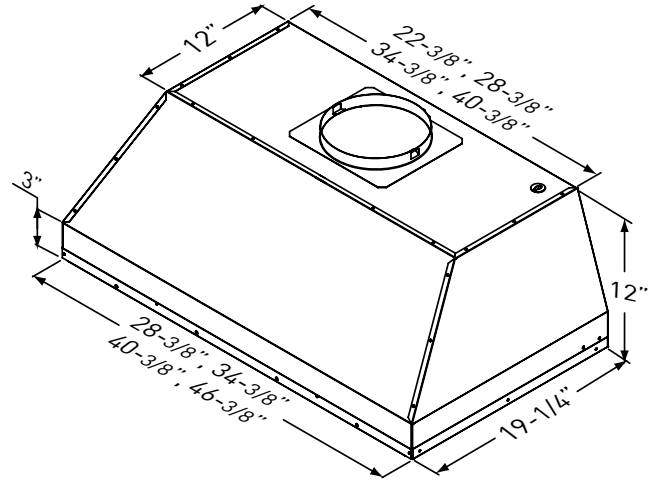

Monsoon I has taken the one-piece liner to the next level. Including dual-level halogen lights and an ADA-compliant RF remote you can easily control Monsoon I without ever reaching over a dangerous cooking

surface. Equipped with 6-speed electronic controls, pro baffle filters, our exclusive ACT™ technology and either a powerful 600 CFM blower (30" and 36" models) or 1,200 CFM blower (42" and 48" models).

ACT™

	INTERNAL BLOWER STANDARD	INTERNAL BLOWER with ACT™ AIRFLOW CONTROL TECHNOLOGY™*		
30"/36" Min. - Max. CFM	200 - 600	NA	200 - 390	200 - 290
30"/36" Min. - Max. Sones	1 - 6	NA	1 - 4	1 - 3
42"/48" Min. - Max. CFM	450 - 1,200	350 - 590	350 - 390	NA
42"/48" Min. - Max. Sones	3.5 - 9	3.3 - 6	3.3 - 4	NA

*AIRFLOW CONTROL TECHNOLOGY™ (ACT™) is an exclusive feature built into specific Zephyr hoods which can limit the maximum blower CFM to meet local code requirements.

FRONT

*Horizontal ducting only available in 30" and 36" models