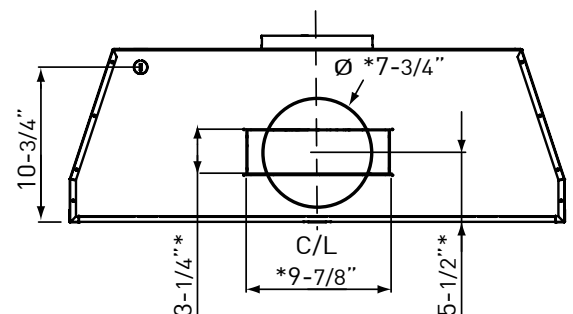

TOP

BACK

*Horizontal ducting only available in 30" and 36" models

MODEL	AK9228AS	AK9234AS	AK9240AS	AK9246AS
Stainless Steel				
Size	30" (28-3/8" x 19-1/4")	36" (34-3/8" x 19-1/4")	42" (40-3/8" x 19-1/4")	48" (46-3/8" x 19-1/4")
Blower CFM (Min. - Max.)	200 - 600	200 - 600	450 - 1,200	450 - 1,200
Sones (Min. - Max.)	1 - 6	1 - 6	3.5 - 9	3.5 - 9
ACT 590 CFM (Min. - Max.)	NA	NA	350 - 590	350 - 590
ACT 590 Sones (Min. - Max.)	NA	NA	3.3 - 6	3.3 - 6
ACT 390 CFM (Min. - Max.)	200 - 390	200 - 390	350 - 390	350 - 390
ACT 390 Sones (Min. - Max.)	1 - 4	1 - 4	3.3 - 4	3.3 - 4
ACT 290 CFM (Min. - Max.)	200 - 290	200 - 290	NA	NA
ACT 290 Sones (Min. - Max.)	1 - 3	1 - 3	NA	NA
FEATURES				
ACT™ Technology	Yes	Yes	Yes	Yes
Controls	Electronic Touch	Electronic Touch	Electronic Touch	Electronic Touch
Speed Levels	6*	6*	6*	6*
Auto Delay-Off	Yes	Yes	Yes	Yes
Clean Air Mode	Yes	Yes	Yes	Yes
Lighting	Halogen, 35W x2	Halogen, 35W x2	Halogen, 35W x2	Halogen, 35W x4
Dual-Level Lighting	Yes	Yes	Yes	Yes
Filters	Pro Baffle x2	Pro Baffle x3	Pro Baffle x3	Pro Baffle x4
Removable Grease Tray	Yes	Yes	Yes	Yes
Wireless Remote Control	Yes	Yes	Yes	Yes
Recirculating Option	No	No	No	No
ADA Compliant	Yes	Yes	Yes	Yes
DUCT SPECIFICATIONS				
Vertical Internal Blower	8" Round	8" Round	10" Round	10" Round
Horizontal Internal Blower	3-1/4" x 10" or 8" Round	3-1/4" x 10" or 8" Round	NA	NA
AC POWER	120V, 60Hz at Max. 5A	120V, 60Hz at Max. 5A	120V, 60Hz at Max. 7A	120V, 60Hz at Max. 7A
OPTIONAL ACCESSORIES				
Bloom™ GU10 LED	ZOB0040	ZOB0040	ZOB0040	ZOB0040
Make-Up Air Kit	MUA006A	MUA006A	MUA010A	MUA010A
MOUNTING HEIGHT RANGE**	26" - 36"	26" - 36"	26" - 36"	26" - 36"
WARRANTY	3 years parts, 1 year labor	3 years parts, 1 year labor	3 years parts, 1 year labor	3 years parts, 1 year labor