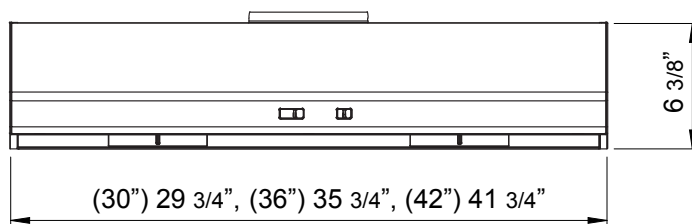

CORE

CYCLONE

UNDER-CABINET

Modern, clean lines provide a perfect complement to any interior, while centrifugal blowers liquefy cooking residue without complex filters to make clean up a snap. Available in black, white, stainless steel and black stain-

less finishes.

ZEPHYR

ZEPHYRONLINE.COM

Front

Back