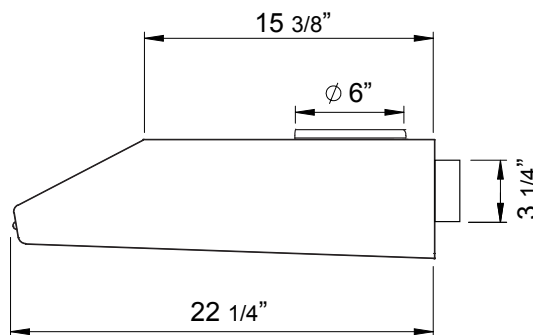

Side

C/L

Back

MODEL	AK6500BB	AK6536BB	
Black	AK6500BB	AK6536BB	
White	AK6500BW	AK6536BW	
Black Stainless	AK6500BBS	AK6536BBS	
Stainless Steel	AK6500BS	AK6536BS	AK6542BS
Size	30" (29-3/4")	36" (35-3/4")	42" (41-3/4")
Blower CFM (Min. - Max.)	290 - 600	290 - 600	290 - 600
Sones (Min. - Max.)	1.5 - 5	1.5 - 5	1.5 - 5
FEATURES			
Controls	Mechanical Slide	Mechanical Slide	Mechanical Slide
Speed Levels	3	3	3
Auto Delay-Off	No	No	No
Lighting	Halogen, 35W x2	Halogen, 35W x2	Halogen, 35W x2
Dual-Level Lighting	Yes	Yes	Yes
Removable Safety Grilles	2	2	2
Recirculating Option	No	No	No
Self Cleaning	Yes	Yes	Yes
DUCT SPECIFICATIONS			
Vertical Internal Blower	6" Round or 3-1/4" x 10"	6" Round or 3-1/4" x 10"	6" Round or 3-1/4" x 10"
Horizontal Internal Blower	3-1/4" x 10"	3-1/4" x 10"	3-1/4" x 10"
AC POWER	120V, 60Hz at Max. 2.4A	120V, 60Hz at Max. 2.4A	120V, 60Hz at Max. 2.4A
OPTIONAL ACCESSORIES			
Bloom™ GU10 LED	ZOB0040	ZOB0040	ZOB0040
Make-Up Air Kit	MUA006A	MUA006A	MUA006A
Damper, 6" Round	AK00066	AK00066	AK00066
MOUNTING HEIGHT RANGE*	24" - 32"	24" - 32"	24" - 32"
WARRANTY	10 years parts, 1 year labor 10 years parts, 1 year labor 10 years parts, 1 year labor		

*Mounting height refers to distance between top of a 36" tall cooking surface and bottom of hood.