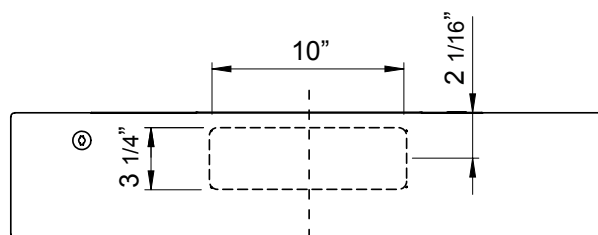

Side

C/L

Back

MODEL	AK6500BB	AK6536BB	
Black	AK6500BB	AK6536BB	
White	AK6500BW	AK6536BW	
Black Stainless	AK6500BBS	AK6536BBS	
Stainless Steel	AK6500BS	AK6536BS	AK6542BS
Size	30" (29-3/4")	36" (35-3/4")	42" (41-3/4")
Blower CFM (Min. - Max.)	290 - 600	290 - 600	290 - 600
Sones (Min. - Max.)	1.5 - 5	1.5 - 5	1.5 - 5
FEATURES			
Controls	Mechanical Slide	Mechanical Slide	Mechanical Slide
Speed Levels	3	3	3
Auto Delay-Off	No	No	No
Lighting	Halogen, 35W x2	Halogen, 35W x2	Halogen, 35W x2
Dual-Level Lighting	Yes	Yes	Yes
Removable Safety Grilles	2	2	2
Recirculating Option	No	No	No
Self Cleaning	Yes	Yes	Yes
DUCT SPECIFICATIONS			
Vertical Internal Blower	6" Round or 3-1/4" x 10"	6" Round or 3-1/4" x 10"	6" Round or 3-1/4" x 10"
Horizontal Internal Blower	3-1/4" x 10"	3-1/4" x 10"	3-1/4" x 10"
AC POWER	120V, 60Hz at Max. 2.4A	120V, 60Hz at Max. 2.4A	120V, 60Hz at Max. 2.4A
OPTIONAL ACCESSORIES			
Bloom™ GU10 LED	ZOB0040	ZOB0040	ZOB0040
Make-Up Air Kit	MUA006A	MUA006A	MUA006A
Damper, 6" Round	AK00066	AK00066	AK00066
MOUNTING HEIGHT RANGE*	24" - 32"	24" - 32"	24" - 32"
WARRANTY	10 years parts, 1 year labor 10 years parts, 1 year labor 10 years parts, 1 year labor		

*Mounting height refers to distance between top of a 36" tall cooking surface and bottom of hood.