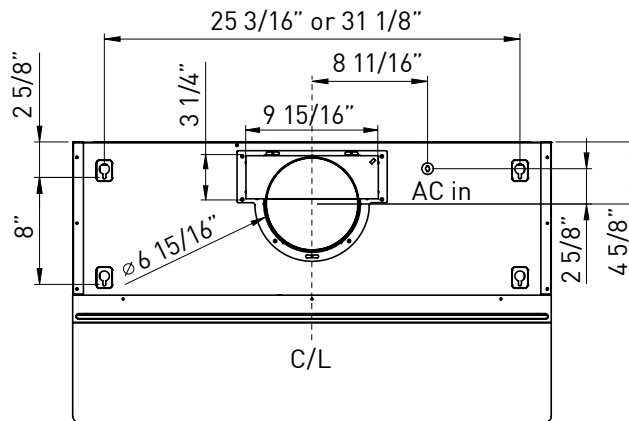

TOP

SIDE

Shown with optional Baffle Filters

BACK

MODEL

Stainless Steel	AK7100AS	AK7136AS
Stainless Steel, w/ Baffle Filters	AK7100AS-BF	AK7136AS-BF
Stainless Steel, 290 CFM	AK7100AS290	AK7136AS290

Size	30"	36"
Blower CFM (Min. - Max.)	210 - 400	210 - 400
Sones (Min. - Max.)	2 - 5	2 - 5
290 CFM (Min. - Max.)	120 - 290	120 - 290
290 Sones (Min. - Max.)	1.1 - 3.2	1.1 - 3.2

DUCT SPECIFICATIONS

Vertical Internal Blower	7" Round or 3-1/4" x 10"	7" Round or 3-1/4" x 10"
Horizontal Internal Blower	3-1/4" x 10"	3-1/4" x 10"
400 CFM AC POWER	120V, 60Hz at Max. 1.7A	120V, 60Hz at Max. 1.7A
290 CFM AC POWER	120V, 60Hz at Max. 1.55A	120V, 60Hz at Max. 1.55A