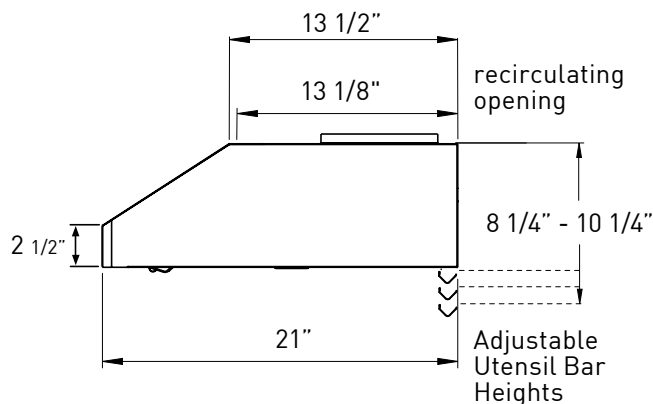

TOP

SIDE

Shown with optional Baffle Filters

BACK

MODEL

Stainless Steel	AK7100AS	AK7136AS
Stainless Steel, w/ Baffle Filters	AK7100AS-BF	AK7136AS-BF
Stainless Steel, 290 CFM	AK7100AS290	AK7136AS290

Size	30"	36"
Blower CFM (Min. - Max.)	210 - 400	210 - 400
Sones (Min. - Max.)	2 - 5	2 - 5
290 CFM (Min. - Max.)	120 - 290	120 - 290
290 Sones (Min. - Max.)	1.1 - 3.2	1.1 - 3.2

DUCT SPECIFICATIONS

Vertical Internal Blower	7" Round or 3-1/4" x 10"	7" Round or 3-1/4" x 10"
Horizontal Internal Blower	3-1/4" x 10"	3-1/4" x 10"
400 CFM AC POWER	120V, 60Hz at Max. 1.7A	120V, 60Hz at Max. 1.7A
290 CFM AC POWER	120V, 60Hz at Max. 1.55A	120V, 60Hz at Max. 1.55A