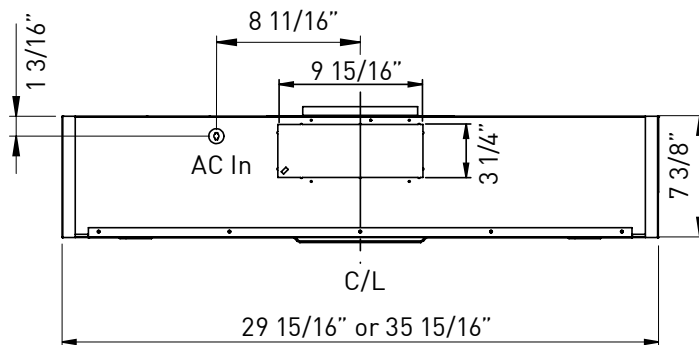

TOP

SIDE

Shown with optional Baffle Filters

BACK

MODEL

Stainless Steel	AK7100AS	AK7136AS
Stainless Steel, w/ Baffle Filters	AK7100AS-BF	AK7136AS-BF
Stainless Steel, 290 CFM	AK7100AS290	AK7136AS290

Size	30"	36"
Blower CFM (Min. - Max.)	210 - 400	210 - 400
Sones (Min. - Max.)	2 - 5	2 - 5
290 CFM (Min. - Max.)	120 - 290	120 - 290
290 Sones (Min. - Max.)	1.1 - 3.2	1.1 - 3.2

DUCT SPECIFICATIONS

Vertical Internal Blower	7" Round or 3-1/4" x 10"	7" Round or 3-1/4" x 10"
Horizontal Internal Blower	3-1/4" x 10"	3-1/4" x 10"
400 CFM AC POWER	120V, 60Hz at Max. 1.7A	120V, 60Hz at Max. 1.7A
290 CFM AC POWER	120V, 60Hz at Max. 1.55A	120V, 60Hz at Max. 1.55A