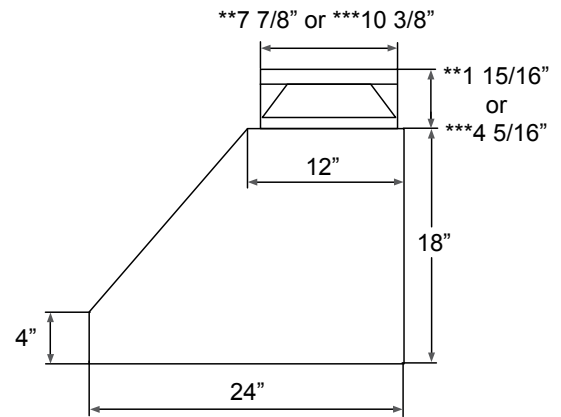

Optional Wireless Remote Control

TOP

SIDE

BACK

* Single Blower Rect. Ducting Dimension
 ** Single Blower Round Ducting Dimension
 *** Dual Blower Dimension

MODEL

Stainless Steel	AK7500BS	AK7536BS/AK7542BS	AK7548BS/AK7554BS
Size	30"	36"/42"	48"/54"

DUCT SPECIFICATIONS

Vertical Single Internal Blower	8" Round	8" Round	8" Round
Horizontal Single Internal Blower†	3-1/4" x 10" or 8" Round	3-1/4" x 10" or 8" Round	3-1/4" x 10" or 8" Round
Vertical Dual Internal Blower	10" Round	10" Round	10" Round
Horizontal Dual Internal Blower	10" Round	10" Round	10" Round