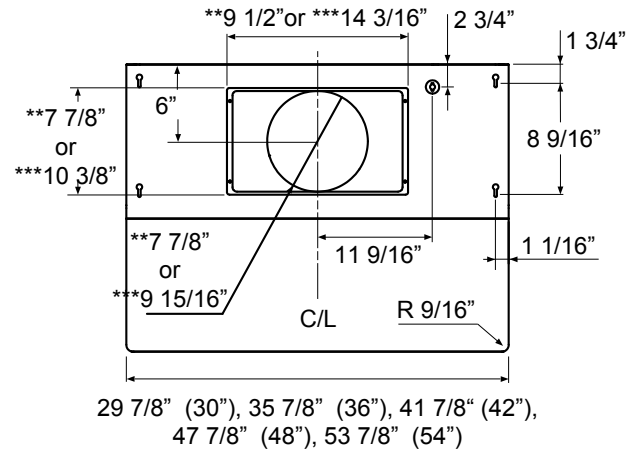

Optional Wireless Remote Control

TOP

SIDE

BACK

* Single Blower Rect. Ducting Dimension
 ** Single Blower Round Ducting Dimension
 *** Dual Blower Dimension

MODEL

Stainless Steel	AK7500BS	AK7536BS/AK7542BS	AK7548BS/AK7554BS
Size	30"	36"/42"	48"/54"

DUCT SPECIFICATIONS

Vertical Single Internal Blower	8" Round	8" Round	8" Round
Horizontal Single Internal Blower†	3-1/4" x 10" or 8" Round	3-1/4" x 10" or 8" Round	3-1/4" x 10" or 8" Round
Vertical Dual Internal Blower	10" Round	10" Round	10" Round
Horizontal Dual Internal Blower	10" Round	10" Round	10" Round