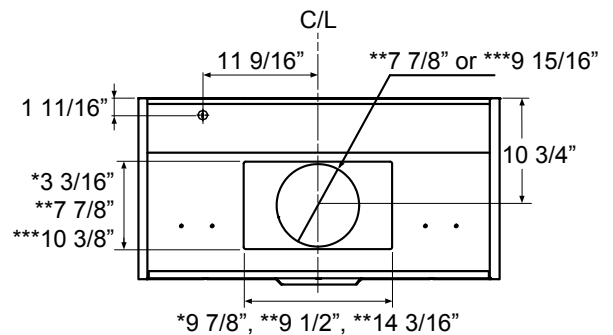

Optional Wireless Remote Control

TOP

SIDE

BACK

* Single Blower Rect. Ducting Dimension
 ** Single Blower Round Ducting Dimension
 *** Dual Blower Dimension

MODEL

Stainless Steel	AK7500BS	AK7536BS/AK7542BS	AK7548BS/AK7554BS
Size	30"	36"/42"	48"/54"

DUCT SPECIFICATIONS

Vertical Single Internal Blower	8" Round	8" Round	8" Round
Horizontal Single Internal Blower†	3-1/4" x 10" or 8" Round	3-1/4" x 10" or 8" Round	3-1/4" x 10" or 8" Round
Vertical Dual Internal Blower	10" Round	10" Round	10" Round
Horizontal Dual Internal Blower	10" Round	10" Round	10" Round