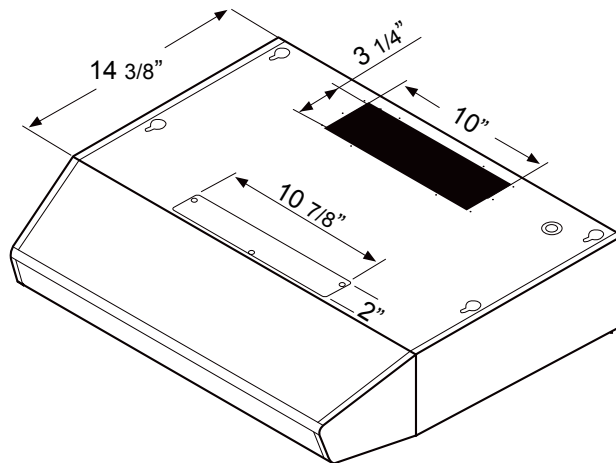

Black Stainless

Black

White

Front

Side

Top

MODEL		
Black	AK1200BB	AK1236BB
White	AK1200BW	AK1236BW
Black Stainless	AK1200BBS	AK1236BBS
Stainless Steel	AK1200BS	AK1236BS
Size		
Blower CFM (Min. - Max.)	30" (29-15/16")	36" (35-15/16")
Sones (Min. - Max.)	175 - 400	175 - 400
	1.9 - 4.5	1.9 - 4.5
FEATURES		
Controls	Electronic Touch	Electronic Touch
Speed Levels	3	3
Auto Delay-Off	Yes	Yes
Lighting	BriteStrip™ LED x1	BriteStrip™ LED x1
Dual-Level Lighting	Yes	Yes
Filters	Aluminum Mesh x2	Aluminum Mesh x2
Recirculating Option	Yes	Yes
DUCT SPECIFICATIONS		
Vertical Internal Blower	3-1/4" x 10"	3-1/4" x 10"
Horizontal Internal Blower	3-1/4" x 10"	3-1/4" x 10"
AC POWER	120V, 60Hz at Max. 0.8A	120V, 60Hz at Max. 0.8A
OPTIONAL ACCESSORIES		
Recirculating Kit	OAK11-21001	OAK11-21001
MOUNTING HEIGHT RANGE*		
	24" - 32"	24" - 32"
WARRANTY		
	3 years parts, 1 year labor	3 years parts, 1 year labor

*Mounting height refers to distance between top of a 36" tall cooking surface and bottom of hood.