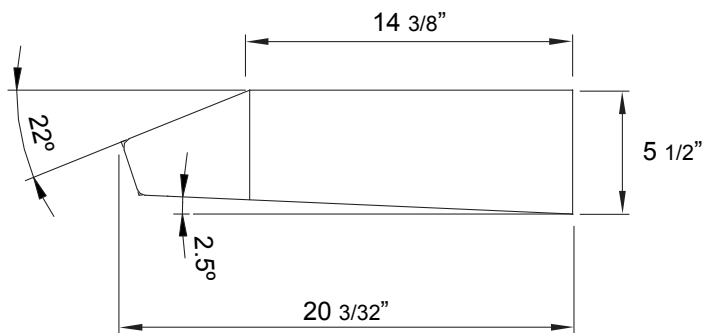

Black Stainless

Black

White

Front

Side

Top

MODEL		
Black	AK1200BB	AK1236BB
White	AK1200BW	AK1236BW
Black Stainless	AK1200BBS	AK1236BBS
Stainless Steel	AK1200BS	AK1236BS
Size		
Blower CFM (Min. - Max.)	30" (29-15/16")	36" (35-15/16")
Sones (Min. - Max.)	175 - 400	175 - 400
	1.9 - 4.5	1.9 - 4.5
FEATURES		
Controls	Electronic Touch	Electronic Touch
Speed Levels	3	3
Auto Delay-Off	Yes	Yes
Lighting	BriteStrip™ LED x1	BriteStrip™ LED x1
Dual-Level Lighting	Yes	Yes
Filters	Aluminum Mesh x2	Aluminum Mesh x2
Recirculating Option	Yes	Yes
DUCT SPECIFICATIONS		
Vertical Internal Blower	3-1/4" x 10"	3-1/4" x 10"
Horizontal Internal Blower	3-1/4" x 10"	3-1/4" x 10"
AC POWER	120V, 60Hz at Max. 0.8A	120V, 60Hz at Max. 0.8A
OPTIONAL ACCESSORIES		
Recirculating Kit	OAK11-21001	OAK11-21001
MOUNTING HEIGHT RANGE*		
	24" - 32"	24" - 32"
WARRANTY		
	3 years parts, 1 year labor	3 years parts, 1 year labor

*Mounting height refers to distance between top of a 36" tall cooking surface and bottom of hood.