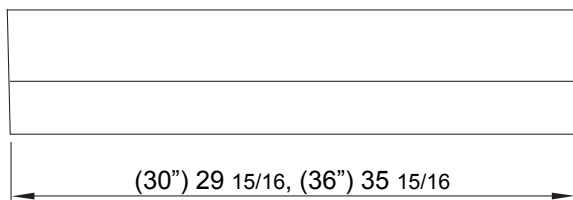

CORE

BREEZE II

UNDER-CABINET

Updated with dual-level BriteStrip™ LED lighting the Breeze II's modern, clean lines provide a perfect complement to any interior. Equipped with 3-speed electronic controls, 400-CFM blower, convenient dishwasher-safe

aluminum filters and an auto delay-off feature that clears the air and powers down after 5 minutes. Available in black, white, stainless steel and black stainless finishes.

ZEPHYR

ZEPHYRONLINE.COM

Front

Top