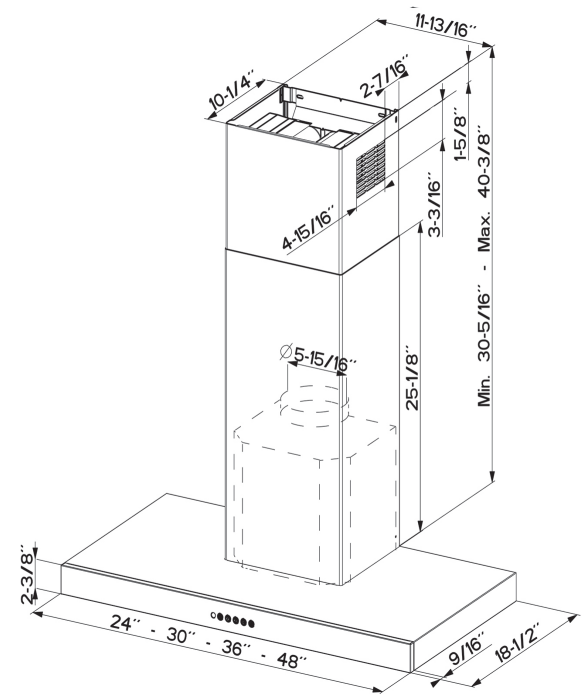

STILO WALL RANGE HOOD

FABER
AIR MATTERS

SPECIFICATIONS

min. / max. ceiling height	8'2 11/16" - 9' 3/4"
convertible to ductless / recirculating	yes - with DUCT4
canopy depth / height	18 1/2" d / 2 3/8" h
high ceiling kit	yes - reaches up to 11' 3/8" ceilings
controls	4 speed electronic w/ white led
Variable Air Management	Yes (set to 295, 395, 600 CFM)
lighting	2 x 1 (w) LED
ducting top	6" round
grease filters	dishwasher safe mesh
10 minute intensive speed	yes
15 minute auto shut off	yes
ADA compliant	yes (with remote control purchase)
power cord included	yes
AC power	320 watts / 2.7 amps

DIMENSIONS

PERFORMANCE

	SPEED	1	2	3	BOOST
CFM		150	295	395	560
Sones		2.8	4.3	6.0	7.5

Front