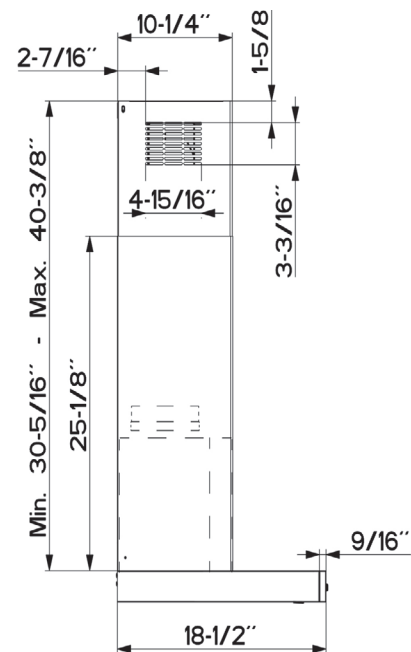

Side

ACCESSORIES

FILTER2 - Charcoal Filter Kit

High quality charcoal filter for use when recirculating the air back into the kitchen. Filters out odor and should be replaced every 6 months.

HIGH3 - High Ceiling Kit

High ceiling kit replaces both the upper & lower chimney with 2 taller.

DUCT4 - Ductless Conversion Kit

To convert the Stilo to ductless, this kit includes charcoal filters and a diverter to send the air thru the side grates on the upper chimney.

HIGH3BS- High Ceiling Kit

High ceiling kit Black Stainless (For STILBSV Only)/ (Up to 11")

REMCTRL2 - Remote Control

Control all features of the hood from the convenience of a wireless remote control.

WIREBOX - Fixed Wiring Box

Replace the power cord with a hard wired box to power the range hood

MUDAMPER6 / MUDAMPER8 Universal Make-Up Air Damper

Satisfies make-up air requirements, this kit uses an air switch to activate the make-up air damper to open and bring fresh air into the home when the hood fan is on. It then closes tightly when the hood is off. The CFM level is not reduced with this accessory.

WARNING! Product specifications are subject to change without notification. Consult the installation instructions before you begin installing this range hood. * Check local make up air codes for guidelines.