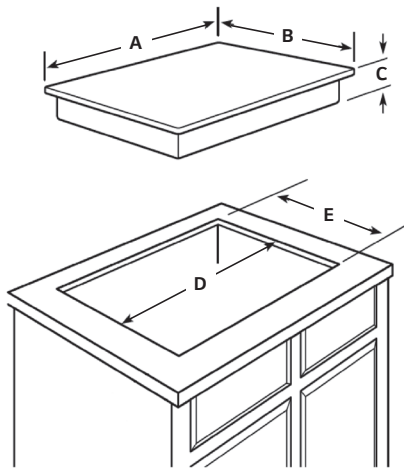

Dual & Triple Elements

LG's premium cooktops offer versatile elements that fit different sized cookware for convenience and even heating.

SmoothTouch™ Glass Controls

Intuitive SmoothTouch™ Controls are extremely easy to use with just a touch. With just a quick glance of the centralized electronic controls you can see which heating elements are activated, and the smooth surface easily wipes clean.

PRODUCT FEATURES

TYPE	
Type	30" Electric
Cooking Surface	Radiant Glass Surface
Number of Elements	5
FEATURES	
Controls Type	SmoothTouch™
Location	Front Center
Hot Surface Indicator	•
Child Lock	•
Auto Shut Off	•
Under Bench Oven Capable	•
Warm Function	•
Power Control	Steady Heat
Elements	Ceramic Glass
Surface / Frame Trim	Black / Stainless Steel
CONFIGURATION	
Element Configuration	
Left Front	6" / 12kW
Left Rear	8", 5" / 19, 0 95kW (Dual)
Center	7" / 15kW
Right Front	9", 6" / 3 0, 14kW (Dual)
Right Rear	6" / 0.1kW (Warm)

DIMENSIONS	
A: Product Width	30 27/32"
B: Product Depth	21 47/64"
C: Product Height	4"
D: Cut-Out Width	29 3/8"
E: Cut-Out Depth	20 1/4"
Net Weight	34.2 lbs.
POWER SOURCE/WARRANTY	
Electrical Requirements	240V/208V, 60Hz AC
Max. Amp Load	40 Amp
Power Cable Location	Right Rear
Total Connected Load	7.7kW @ 240V, 5.8kW @ 208V
Limited Warranty	2 Year Parts & Labour 5 Years Parts on Cooktop and Coils
UPC CODES	
LSCE305ST	48231316620

INSTALLATION REFERENCE

(See chart above for measurements)

LG ELECTRONICS CANADA INC.

20 Norelco Drive, North York, Ontario M9L 2X6

Tel: 647-253-6300 | LG.com

Customer Service & Parts

1-888-542-2623

Design, features and specifications are subject to change without notice.
Non-metric weights and measurements are approximate.
All trademarks are property of their respective owners.

Printed in September 2015