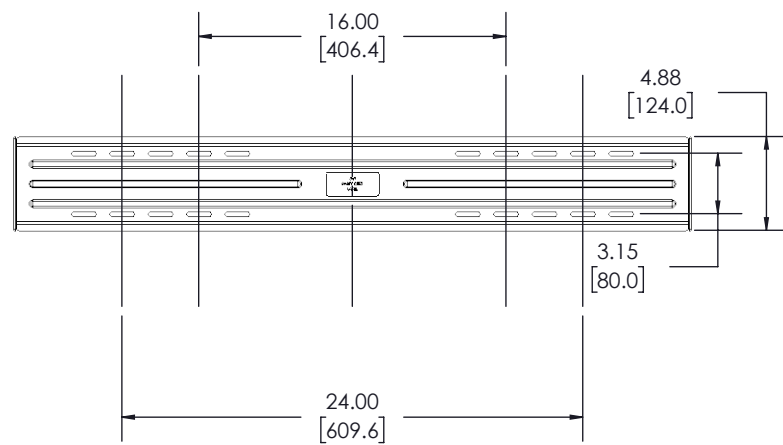

TV INTERFACE**Large Low Profile
6805-002116**

THE INFORMATION AND DESIGNS CONTAINED IN THIS DRAWING ARE CONFIDENTIAL AND THE PROPRIETARY PROPERTY OF MILESTONE AV TECHNOLOGIES NEITHER THIS DESIGN NOR ANY INFORMATION CONTAINED IN THIS DRAWING MAY BE REPRODUCED OR DISCLOSED TO OTHERS WITHOUT THE EXPRESS WRITTEN CONSENT OF MILESTONE AV TECHNOLOGIES. 本图纸所包含的信息和设计均系 Milestone 机密和知识产权，本图纸包含的设计和信息在未经 Milestone 允许情况下均不得复制或泄露

3-D**WALL PLATE****SIDE VIEW - EXTENDED****FULLY ASSEMBLED MOUNT****TOP VIEW - RETRACTED****SIDE VIEW - RETRACTED**