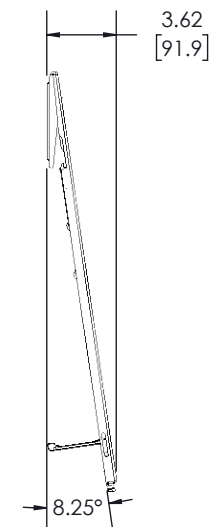

TV INTERFACE**Large Low Profile
6805-002116**

THE INFORMATION AND DESIGNS CONTAINED IN THIS DRAWING ARE CONFIDENTIAL AND THE PROPRIETARY PROPERTY OF MILESTONE AV TECHNOLOGIES NEITHER THIS DESIGN NOR ANY INFORMATION CONTAINED IN THIS DRAWING MAY BE REPRODUCED OR DISCLOSED TO OTHERS WITHOUT THE EXPRESS WRITTEN CONSENT OF MILESTONE AV TECHNOLOGIES. 本图纸所包含的信息和设计均系 Milestone 机密和知识产权，本图纸包含的设计和信息在未经 Milestone 允许情况下均不得复制或泄露

3-D**WALL PLATE****SIDE VIEW - EXTENDED****FULLY ASSEMBLED MOUNT****TOP VIEW - RETRACTED****SIDE VIEW - RETRACTED**