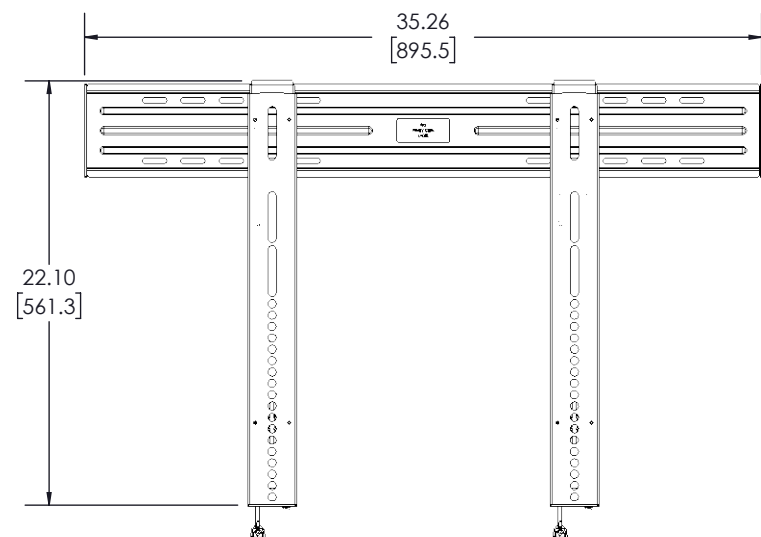

TV INTERFACE**Large Low Profile
6805-002116**

THE INFORMATION AND DESIGNS CONTAINED IN THIS DRAWING ARE CONFIDENTIAL AND THE PROPRIETARY PROPERTY OF MILESTONE AV TECHNOLOGIES NEITHER THIS DESIGN NOR ANY INFORMATION CONTAINED IN THIS DRAWING MAY BE REPRODUCED OR DISCLOSED TO OTHERS WITHOUT THE EXPRESS WRITTEN CONSENT OF MILESTONE AV TECHNOLOGIES. 本图纸所包含的信息和设计均系 Milestone 机密和知识产权，本图纸包含的设计和信息在未经 Milestone 允许情况下均不得复制或泄露

3-D**WALL PLATE****SIDE VIEW - EXTENDED****FULLY ASSEMBLED MOUNT****TOP VIEW - RETRACTED****SIDE VIEW - RETRACTED**