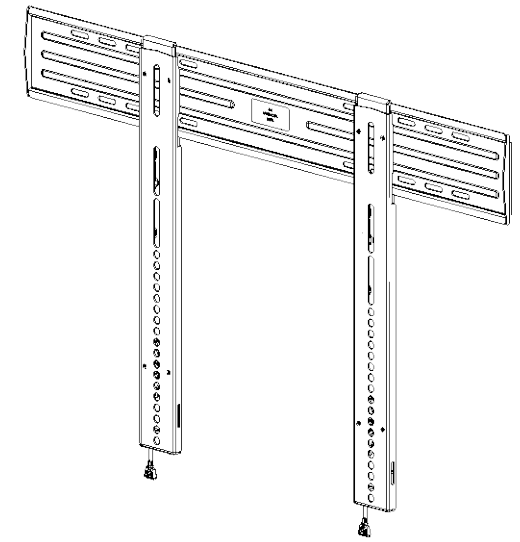

TV INTERFACE**Large Low Profile
6805-002116**

THE INFORMATION AND DESIGNS CONTAINED IN THIS DRAWING ARE CONFIDENTIAL AND THE PROPRIETARY PROPERTY OF MILESTONE AV TECHNOLOGIES NEITHER THIS DESIGN NOR ANY INFORMATION CONTAINED IN THIS DRAWING MAY BE REPRODUCED OR DISCLOSED TO OTHERS WITHOUT THE EXPRESS WRITTEN CONSENT OF MILESTONE AV TECHNOLOGIES. 本图纸所包含的信息和设计均系 Milestone 机密和知识产权，本图纸包含的设计和信息在未经 Milestone 允许情况下均不得复制或泄露

3-D**WALL PLATE****SIDE VIEW - EXTENDED****FULLY ASSEMBLED MOUNT****TOP VIEW - RETRACTED****SIDE VIEW - RETRACTED**