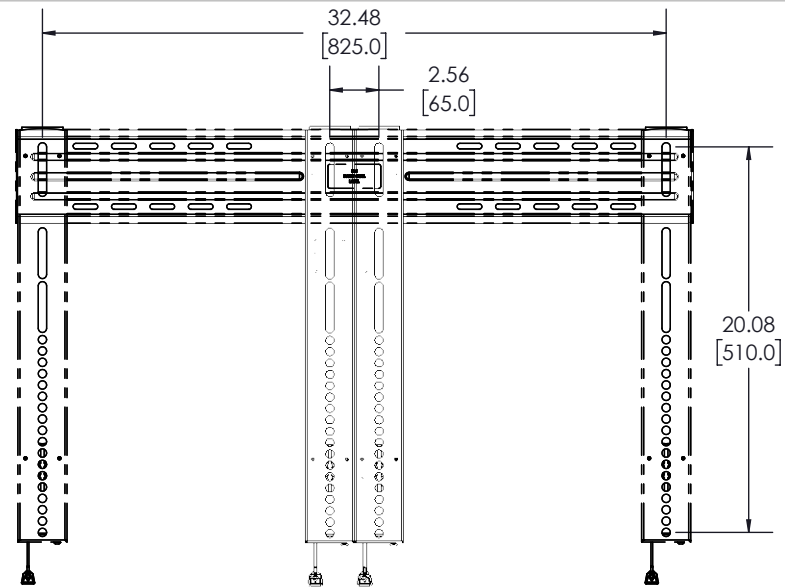

TV INTERFACE**Large Low Profile
6805-002116**

THE INFORMATION AND DESIGNS CONTAINED IN THIS DRAWING ARE CONFIDENTIAL AND THE PROPRIETARY PROPERTY OF MILESTONE AV TECHNOLOGIES NEITHER THIS DESIGN NOR ANY INFORMATION CONTAINED IN THIS DRAWING MAY BE REPRODUCED OR DISCLOSED TO OTHERS WITHOUT THE EXPRESS WRITTEN CONSENT OF MILESTONE AV TECHNOLOGIES. 本图纸所包含的信息和设计均系 Milestone 机密和知识产权，本图纸包含的设计和信息在未经 Milestone 允许情况下均不得复制或泄露

3-D**WALL PLATE****SIDE VIEW - EXTENDED****FULLY ASSEMBLED MOUNT****TOP VIEW - RETRACTED****SIDE VIEW - RETRACTED**