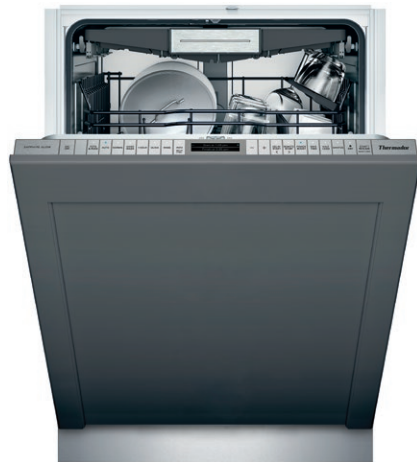

DWHD770WPR

SAPPHIRE® 7-PROGRAM DISHWASHER

CUSTOM PANEL

Also Available In:

DWHD770WFP – Flat Stainless Steel Panel with Professional Series Handle

DWHD770WFM – Flat Stainless Steel Panel with Masterpiece® Series Handle

FEATURES & BENEFITS

- ★ - StarDry™ — No one dries better. Star Dry with Zeolite: the ultra-powerful program that dries dishes better so place settings, glassware, and even sturdy plastics and containers with hard-to-reach crevices are ready for use immediately after each cycle
- ★ - Push to Open dishwasher opens with either a push or pull, so loading is easier, even when your hands are full
- ★ - Sapphire Glow® light illuminates with the sparkling blue light when the dishwasher is open
 - Adjustable Chef's Tool Drawer® delivers added loading capacity as well as flexibility to accommodate larger or smaller items, wider ends and utensil handles
 - Flexible folding tines fold down to accommodate larger pots, pans, and dishes and add flexibility to hold items twice as wide as previous models and significantly wider than competitor
 - Exceptionally Quiet — 42 dBA for a peaceful kitchen experience
 - Thermador Connected Experience by Home Connect brings exclusive dish features that keep you connected. Always.

ACCESSORIES (OPTIONAL)

Dishwasher Supply and Drainage Hose Extension 76 3/4"	SGZ1010UC
Dishwasher Accessory Kit	SMZ5000
Fine Silverware Carafe	SMZ5002UC
Junction Box	SMZPCJB1UC

Accessory Kit includes Extra-Tall-Item Sprinkler, Vase / Bottle Holder, 3 Plastic Item Clips and Small Item Basket

Fine Silverware Carafe

GENERAL PROPERTIES

Number Of Wash Cycles	7
Number Of Options	7
dBA	42
Third Rack	Adjustable Chef's Tool Drawer®
Rack Adjustability	Rackmatic 3-Stage
Tub Material	Stainless Steel
Control Type	Premium Touch Control
Concealed Heating Element	Yes
Leak Protection System	24/7 AquaStop®
Water Softener	Yes
Five-Level Wash	Yes
Childlock	No
Home Connect (Wi-Fi Enabled)	Yes