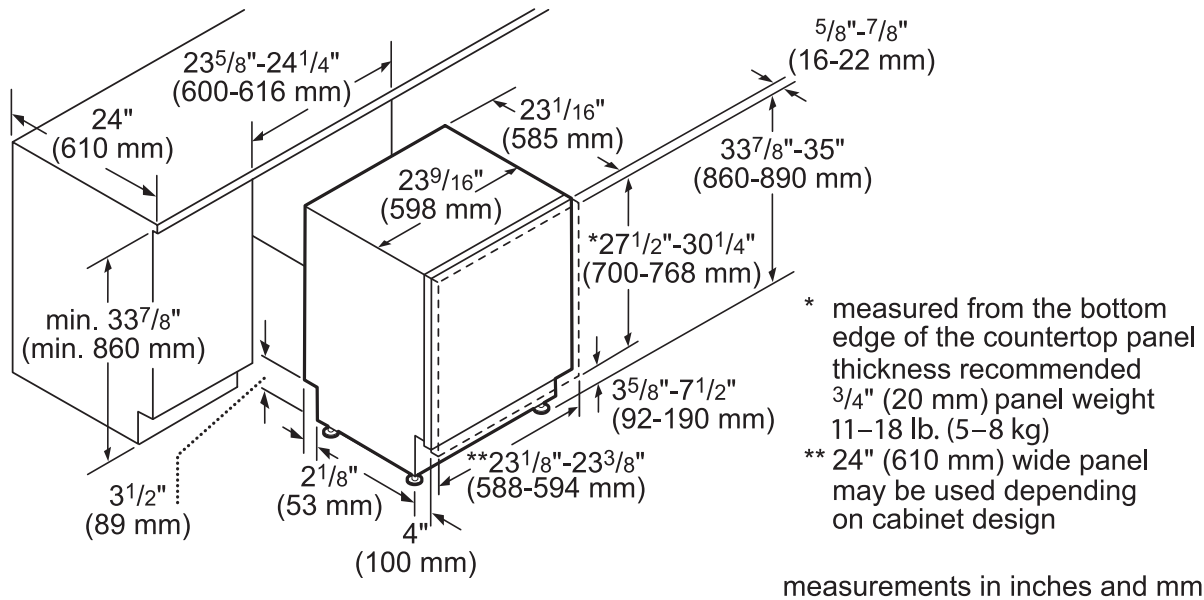

TECHNICAL DETAILS

Watts (W)	1,440 W
Current (A)	12 A
Volts (V)	120 V
Frequency (Hz)	60 Hz
Power Cord Length (in)	67"
Power Cord Install Length from Corner of Unit (in)	45"
Minimum Water Pressure (lb/sin)	14
Max. Temperature for Water Intake	140° F
Length Inlet Hose (in)	N/A
Length Outlet Hose (in)	79"

DIMENSIONS & WEIGHT

Overall Appliance Dimensions (HxWxD) (in)	33 7/8" x 23 9/16" x 23 1/16"
Required Cutout Size (HxWxD) (in)	33 7/8" Min. x 23 5/8" Min. x 24"
Adjustable Feet	Yes
Net Weight (lbs)	105 lbs

DISHWASHER & CUTOUT DIMENSIONS

- * thickness recommended 3/4" (20 mm), panel weight 11-18 lb. (5-8 kg)
- ** 24" (610 mm) wide panel may be used depending on cabinet design

measurements in inches and mm

These warranties give you specific legal rights and you may have other rights that vary from state to state. Full warranty and limited warranty from date of installation. For complete warranty details, refer to your Use & Care manual, or ask your dealer.