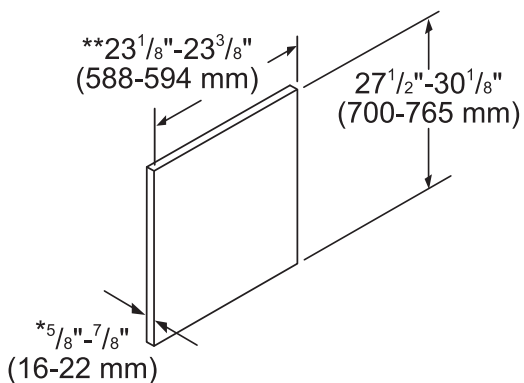

DIMENSIONS & WEIGHT

Overall Appliance Dimensions (HxWxD) (in)	33 7/8" x 23 9/16" x 23 1/16"
Required Cutout Size (HxWxD) (in)	33 7/8" Min. x 23 5/8" Min. x 24"
Adjustable Feet	Yes
Net Weight (lbs)	105 lbs

DISHWASHER & CUTOUT DIMENSIONS

- * thickness recommended 3/4" (20 mm), panel weight 11-18 lb. (5-8 kg)
- ** 24" (610 mm) wide panel may be used depending on cabinet design

measurements in inches and mm

These warranties give you specific legal rights and you may have other rights that vary from state to state. Full warranty and limited warranty from date of installation. For complete warranty details, refer to your Use & Care manual, or ask your dealer.