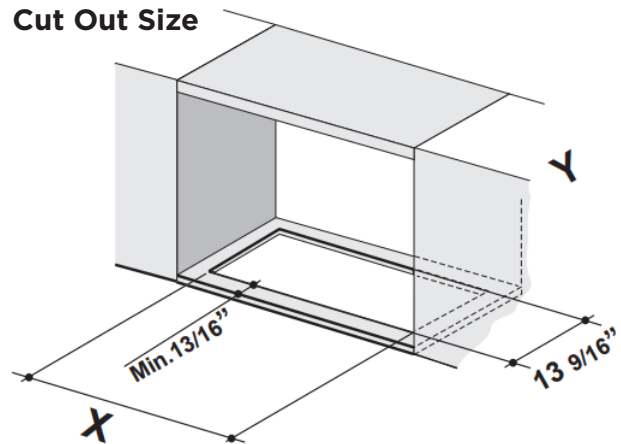

Cut Out Size

Hood	29"	35"
X	27 5/8"	33 3/4"
Y	13 9/16"	13 9/16"

PERFORMANCE

	SPEED	1	2	3	BOOST
CFM		150	295	395	560
Sones		2.8	4.3	6.0	7.5

ACCESSORIES

FILTER1 -

Charcoal Filter Kit

High quality charcoal filter for use when recirculating the air back into the kitchen. Filters out odor and should be replaced every 6 months

FILTER1LL -

Long Lasting Charcoal Filter Kit

New washable charcoal filter can be recharged and washed up to 8 times. For use when recirculating the air back into the kitchen. Filters out odor and can last up to 4 years.

REMCTRL2 -

Remote Control

Control all features of the hood from the convenience of a ADA compliant wireless remote control.

LINE30ST / LINE36ST -

Stainless Steel Liner 30 & 36"

Create a perfectly-sealed, non-combustible 4" tall perimeter to "line" the wood below the hood. Depth adjustable from 16" - 17 7/8" . **(FOR 29" HOOD ONLY)**

LINE36PT

(FOR 35" HOOD ONLY)

MUDAMPER6 / MUDAMPER8 -

Universal Make-Up Air Damper

Satisfies make-up air requirements, this kit uses an air switch to activate the make-up air damper to open and bring fresh air into the home when the hood fan is on. It then closes tightly when the hood is off. The CFM level is not reduced with this accessory.

WIREBOX -

Fixed Wiring Box

Replace the power cord with a hard wired box to power the range hood

Rev.
4/19

WARNING! Product specifications are subject to change without notification. Consult the installation instructions before you begin installing this range hood