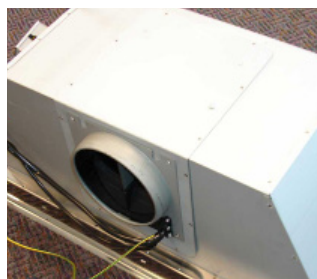

KEY FEATURES

Backlit Electronic Controls

Backlit electronic controls with a White LED light to indicate the current speed and LED lighting. Now you can adjust CFM's at installation from the control buttons.

Direct Rear Venting

Vent the ducting up or rotate the blower to the back (as shown above) to avoid extra duct work when on an outside wall