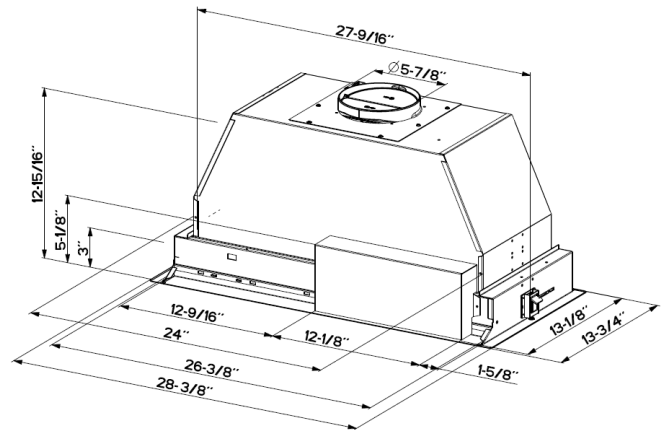

## SPECIFICATIONS

cut out dimensions 29"	27 5/8" w x 13 9/16" d
cut out dimensions 35"	33 3/4" w x 13 9/16" d
convertible to ductless / recirculating	yes - FILTER1 or FILTER1LL
body width   depth	28 3/8" OR 34 5/16" w X 13 3/4" d
height inside cabinet	12 15/16" high
<b>Variable Air Management</b>	<b>Yes (set to 295, 395, 600 CFM)</b>
controls	4 speed electronic w/ white LED
lighting	2 X 5 W LED
ducting top/rear (Vari-Duct)	6" round
built In mounting	yes - Easy Snap Clips
grease filters	dishwasher safe stainless mesh
10 minute intensive speed	yes
15 minute auto shut off	yes
ADA compliant	yes - with optional remote
power cord included	yes

## DIMENSIONS

### 29" Dimensions

### 35" Dimensions