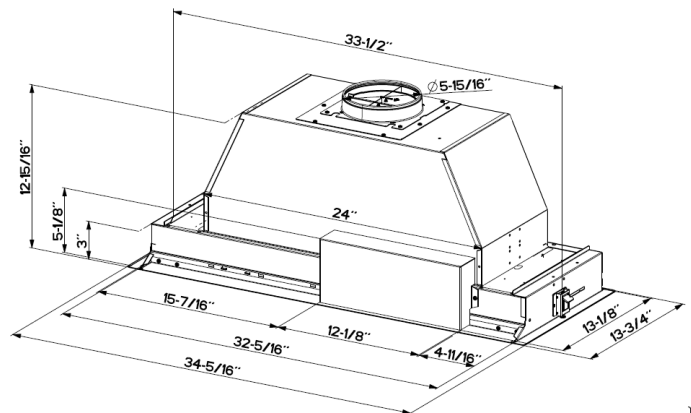

## SPECIFICATIONS

cut out dimensions 29"	27 5/8" w x 13 9/16" d
cut out dimensions 35"	33 3/4" w x 13 9/16" d
convertible to ductless / recirculating	yes - FILTER1 or FILTER1LL
body width   depth	28 3/8" OR 34 5/16" w X 13 3/4" d
height inside cabinet	12 15/16" high
<b>Variable Air Management</b>	<b>Yes (set to 295, 395, 600 CFM)</b>
controls	4 speed electronic w/ white LED
lighting	2 X 5 W LED
ducting top/rear (Vari-Duct)	6" round
built In mounting	yes - Easy Snap Clips
grease filters	dishwasher safe stainless mesh
10 minute intensive speed	yes
15 minute auto shut off	yes
ADA compliant	yes - with optional remote
power cord included	yes

## DIMENSIONS

### 29" Dimensions

### 35" Dimensions