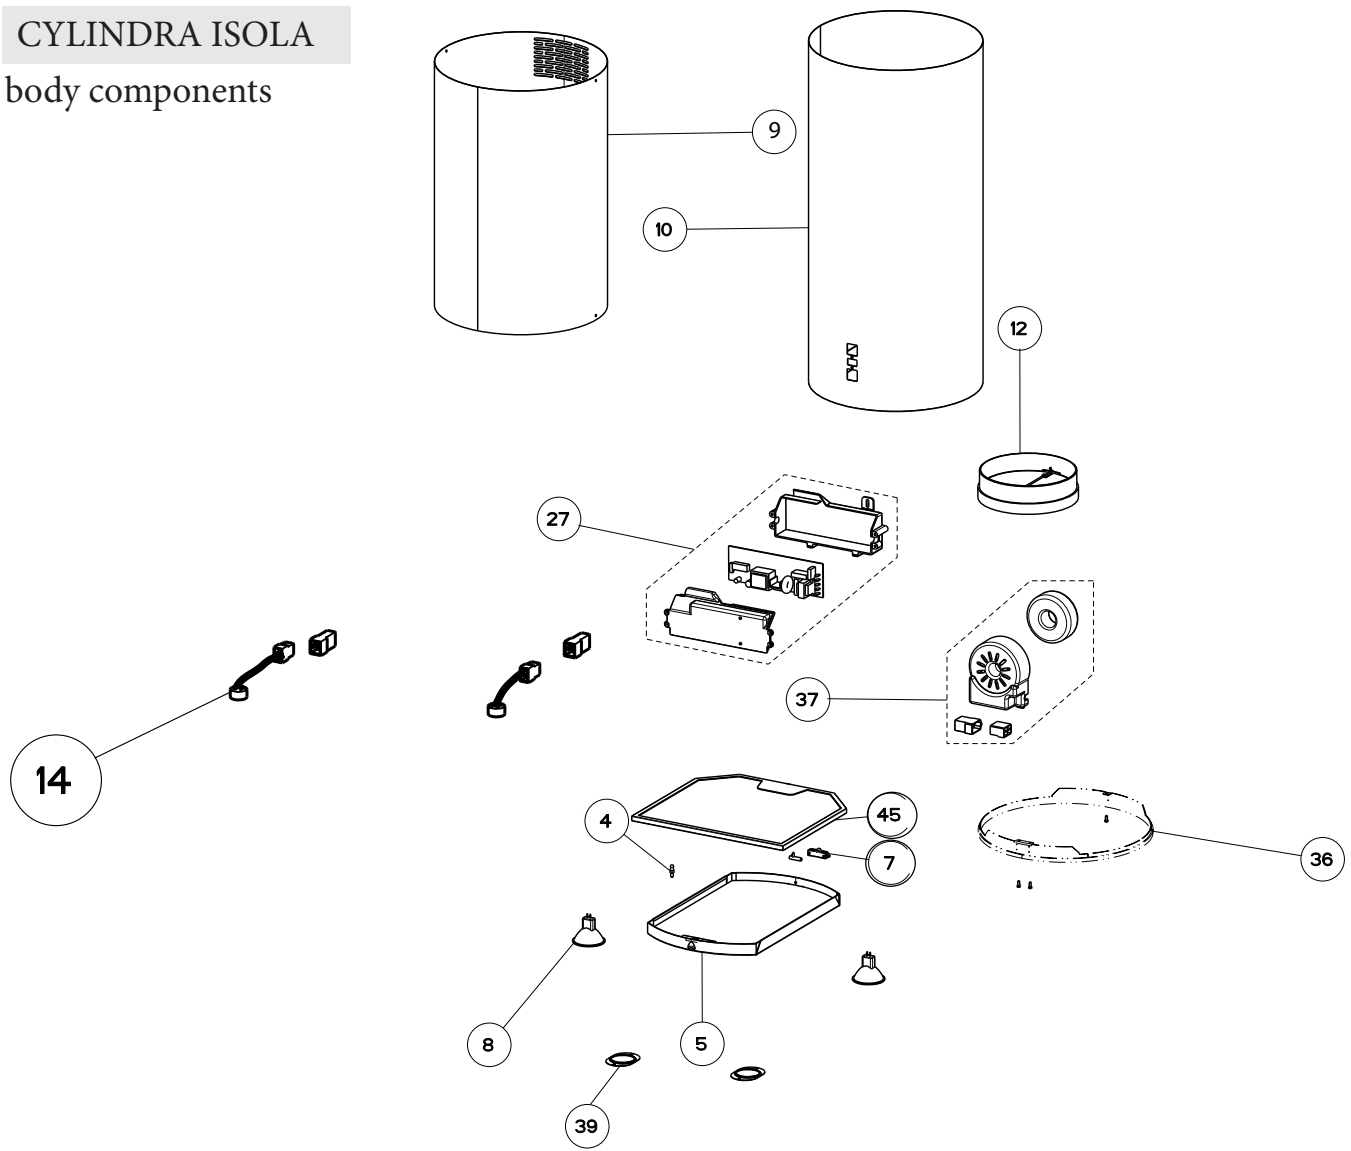

CYLINDRA ISOLA

body components

	Model Number	CYLNIS15SS / 110.0166.589	
Key	Description		Qty Req.
4	Hinge Pin Kit (2)	133.0017.004	1
5	Perimetric Panel	133.0021.010	1
7	Perimetric Hinge	133.0017.597	1
8	Halogen Bulb	133.0017.669	2
9	Upper Chimney	133.0041.779	1
10	Lower Chimney	133.0036.538	1
12	Damper	133.0055.994	1
14	Lamp Holder	133.0069.893	2
27	Control Board	133.0052.878	1
36	Glass Kit Panel Holder	133.0017.779	1
37	Transformer Kit	133.0052.516	1
39	Lamp Cover	133.0021.012	1
45	Grease Filter	133.0017.598	1

CYLINDRA ISOLA

control components

Key	Description	Model Number	Qty Req.
101	Control Kit	CYLNIS15SS / 110.0166.589 133.0059.120	1

CYLINDRA ISOLA

motor components

Key	Description	Model Number	Qty Req.
303	Capacitor	CYLNIS15SS / 110.0166.589 133.0056.183	1
399	motor group	133.0056.182	1