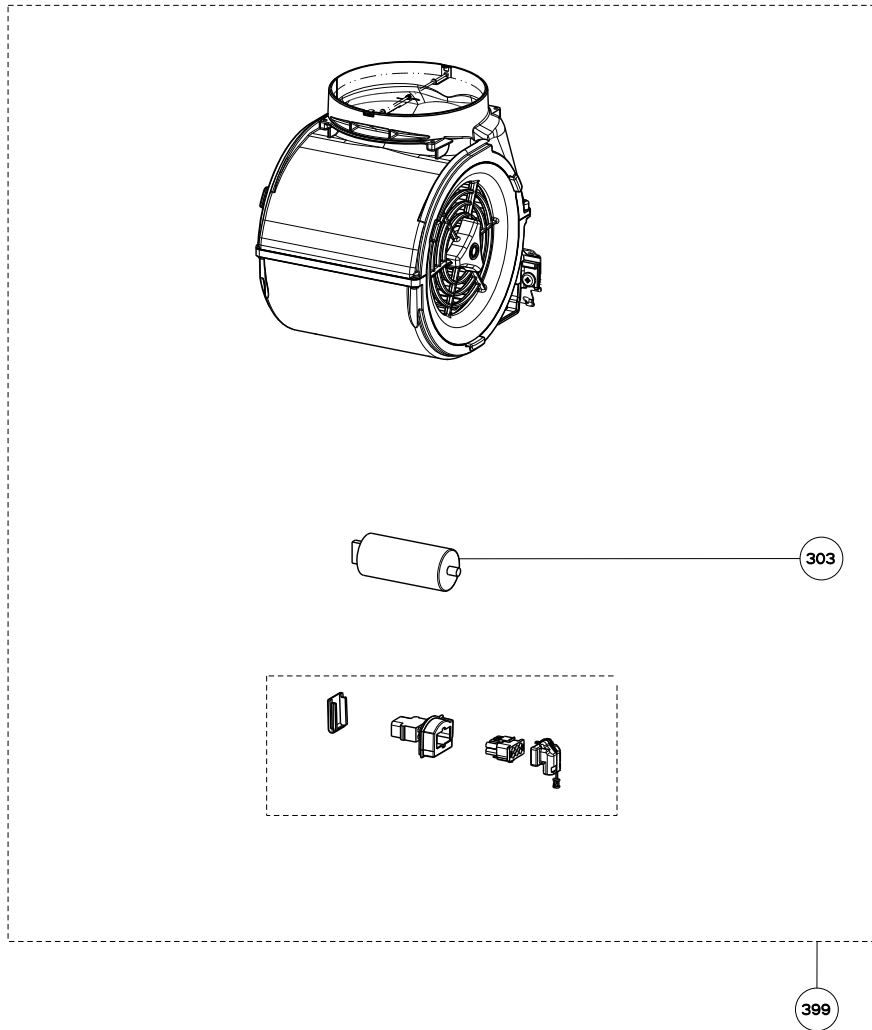

CYLINDRA ISOLA

body components

	Model Number	CYLNIS15SS / 110.0166.589	
Key	Description		Qty Req.
4	Hinge Pin Kit (2)	133.0017.004	1
5	Perimetric Panel	133.0021.010	1
7	Perimetric Hinge	133.0017.597	1
8	Halogen Bulb	133.0017.669	2
9	Upper Chimney	133.0041.779	1
10	Lower Chimney	133.0036.538	1
12	Damper	133.0055.994	1
14	Lamp Holder	133.0069.893	2
27	Control Board	133.0052.878	1
36	Glass Kit Panel Holder	133.0017.779	1
37	Transformer Kit	133.0052.516	1
39	Lamp Cover	133.0021.012	1
45	Grease Filter	133.0017.598	1

CYLINDRA ISOLA

control components

Key	Description	Model Number	Qty Req.
101	Control Kit	CYLNIS15SS / 110.0166.589 133.0059.120	1

CYLINDRA ISOLA

motor components

Key	Description	Model Number	Qty Req.
303	Capacitor	CYLNIS15SS / 110.0166.589 133.0056.183	1
399	motor group	133.0056.182	1