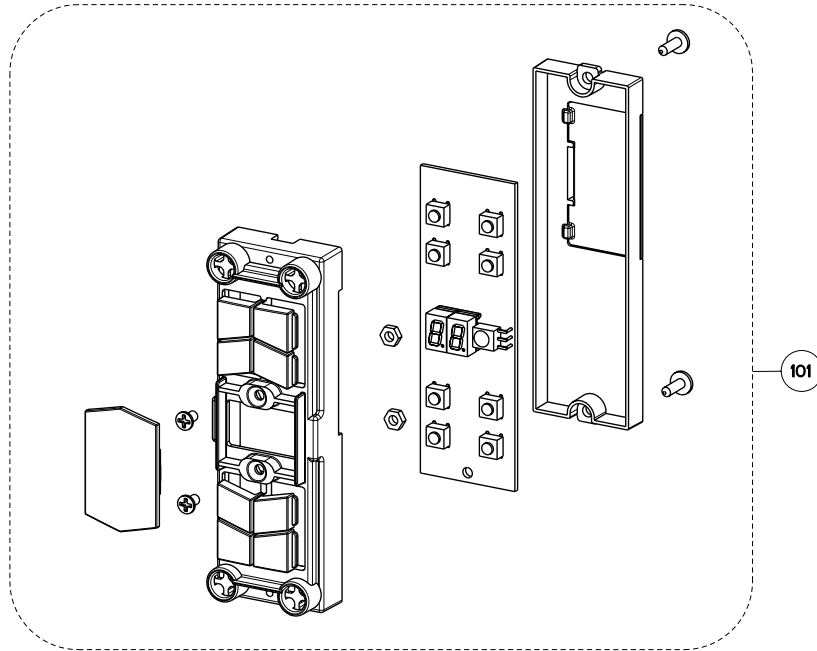

CYLINDRA ISOLA

body components

	Model Number	CYLNIS15SS / 110.0166.589	
Key	Description		Qty Req.
4	Hinge Pin Kit (2)	133.0017.004	1
5	Perimetric Panel	133.0021.010	1
7	Perimetric Hinge	133.0017.597	1
8	Halogen Bulb	133.0017.669	2
9	Upper Chimney	133.0041.779	1
10	Lower Chimney	133.0036.538	1
12	Damper	133.0055.994	1
14	Lamp Holder	133.0069.893	2
27	Control Board	133.0052.878	1
36	Glass Kit Panel Holder	133.0017.779	1
37	Transformer Kit	133.0052.516	1
39	Lamp Cover	133.0021.012	1
45	Grease Filter	133.0017.598	1

CYLINDRA ISOLA

control components

Key	Description	Model Number	Qty Req.
101	Control Kit	CYLNIS15SS / 110.0166.589 133.0059.120	1

CYLINDRA ISOLA

motor components

Key	Description	Model Number	Qty Req.
303	Capacitor	CYLNIS15SS / 110.0166.589 133.0056.183	1
399	motor group	133.0056.182	1