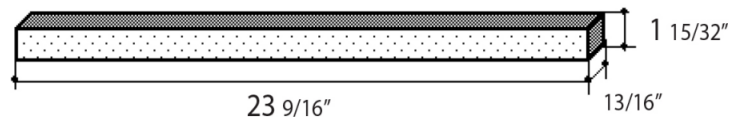

Custom Front Panel Dimensions

WARNING! Product specifications are subject to change without notification. Consult the installation instructions before you begin installing this range hood. * Check local make up air codes for guidelines.

Imagined in Italy