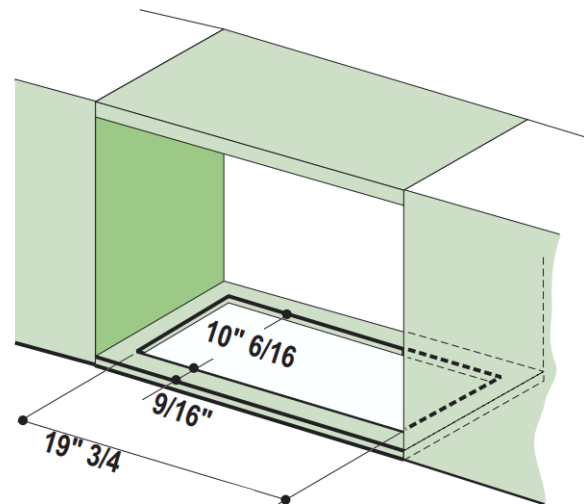

Cut Out

ACCESSORIES

FILTER1 – Charcoal Filter Kit

High quality charcoal filter for use when recirculating the air back into the kitchen. Filters out odor and should be replaced every 6 months

FILTER1LL – Long Lasting Charcoal Filter Kit

New washable charcoal filter can be recharged and washed up to 8 times. For use when recirculating the air back into the kitchen. Filters out odor and can last up to 4 years

WIREBOX – Fixed Wiring Box

Replace the power cord with a hard wired box to power the range hood