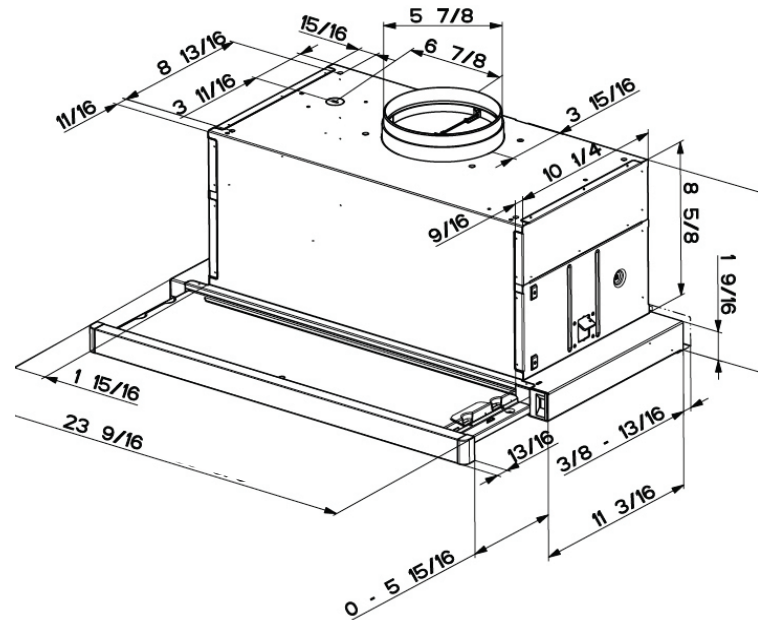

DIMENSIONS

Product Dimensions

PERFORMANCE

SPEED	1	2	3
CFM	100	200	300
Sones	2.0	3.0	4.0