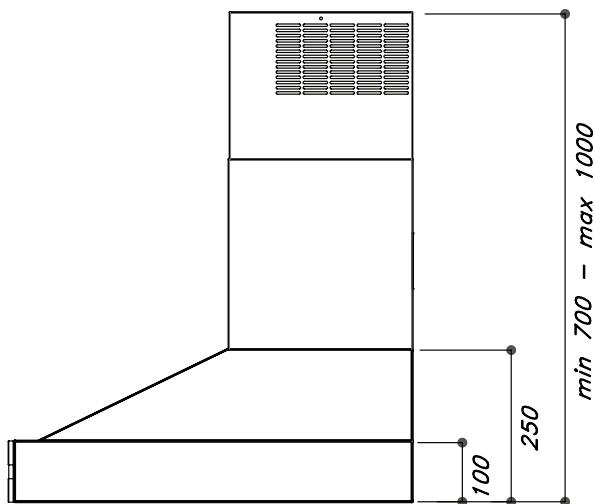

## CORNUFÉ 90 HOOD: H9

- 900 W x 650 D x 700 H (mm)
- 35.4 W x 25.6 D x 27.5 H (inches)
- Traditional wall-mounted chimney hood
- Available in all color and trim options
- 4-Speed Variable Motor
- One 600 CFM blower – unobstructed air flow with Ø6” duct
- Remote Control and In-Hood Activation Controls
- Three 20W high-intensity lights
- 2 dishwasher-safe baffle filters with grease capture system
- Voltage: 120v; 60Hz, total rating: 425W, 3.6 AMP
- Telescopic flue cover extends to maximum hood height of 39.3” (1000 mm)

## CORNUFÉ 110 HOOD: H1

- 1100 W x 650 D x 700 H (mm)
- 43.3 W x 25.6 D x 27.5 H (inches)
- Traditional wall-mounted chimney hood
- Available in all color and trim options
- 4-Speed Variable Motor
- One 600 CFM blower – unobstructed air flow with Ø6” duct
- Remote Control and In-Hood Activation Controls
- Three 20W high-intensity Halogen lights
- 2 dishwasher-safe baffle filters with grease capture system
- Voltage: 120v; 60Hz, total rating: 425W, 3.6 AMP
- Telescopic flue cover extends to maximum hood height of 39.37” (1000 mm)