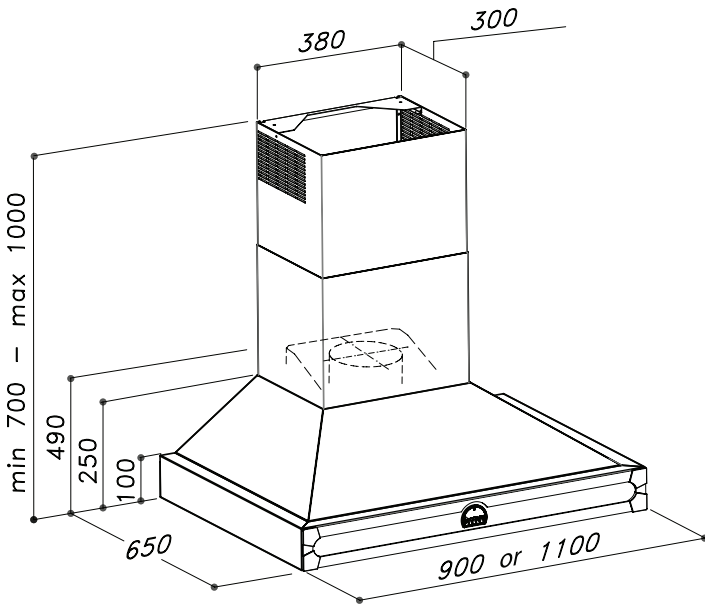

## CORNUFÉ 90 HOOD: H9

- 900 W x 650 D x 700 H (mm)
- 35.4 W x 25.6 D x 27.5 H (inches)
- Traditional wall-mounted chimney hood
- Available in all color and trim options
- 4-Speed Variable Motor
- One 600 CFM blower – unobstructed air flow with Ø6” duct
- Remote Control and In-Hood Activation Controls
- Three 20W high-intensity lights
- 2 dishwasher-safe baffle filters with grease capture system
- Voltage: 120v; 60Hz, total rating: 425W, 3.6 AMP
- Telescopic flue cover extends to maximum hood height of 39.3” (1000 mm)

## CORNUFÉ 110 HOOD: H1

- 1100 W x 650 D x 700 H (mm)
- 43.3 W x 25.6 D x 27.5 H (inches)
- Traditional wall-mounted chimney hood
- Available in all color and trim options
- 4-Speed Variable Motor
- One 600 CFM blower – unobstructed air flow with Ø6” duct
- Remote Control and In-Hood Activation Controls
- Three 20W high-intensity Halogen lights
- 2 dishwasher-safe baffle filters with grease capture system
- Voltage: 120v; 60Hz, total rating: 425W, 3.6 AMP
- Telescopic flue cover extends to maximum hood height of 39.37” (1000 mm)