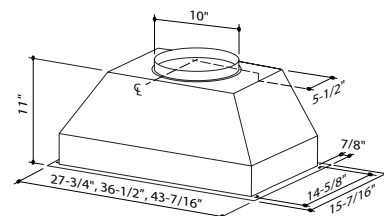

Installation Requirements

Amps @ 120V 8.0 for PK2230, PK2239; 8.5 for PK2245
Electrical Direct Wire
Duct Size 10"
Duct Direction Vertical
Backdraft Damper Included

A. Installation height above the cooking surface 24–30"