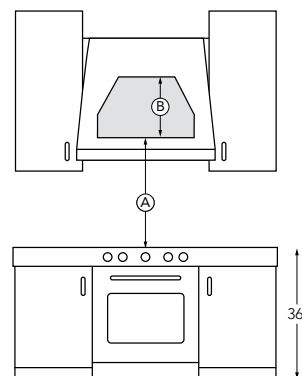

Installation Requirements

Amps @ 120V 8.0 for PK2230, PK2239; 8.5 for PK2245
Electrical Direct Wire
Duct Size 10"
Duct Direction Vertical
Backdraft Damper Included

A. Installation height above the cooking surface 24–30"

B. Distance from bottom of range hood to top of hood 11"

Halogen lights provide brilliant 3-level cooktop lighting

Use the calibration button to activate GPS Technology