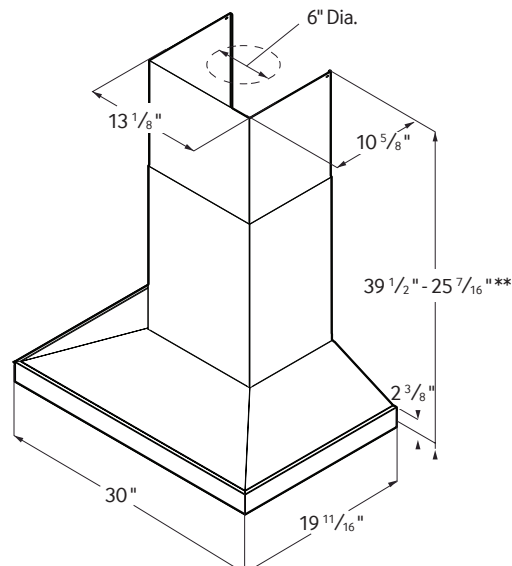

Warranty

One (1) Year All Parts and Labour

Dimensions and Clearance

Refer to installation manual for more details.

** For Vented Installation

COLOUR	MODEL #	UPC CODE
Stainless Steel	NK30K7000WS	887276182964
Black Stainless	NK30K7000WG	887276182957