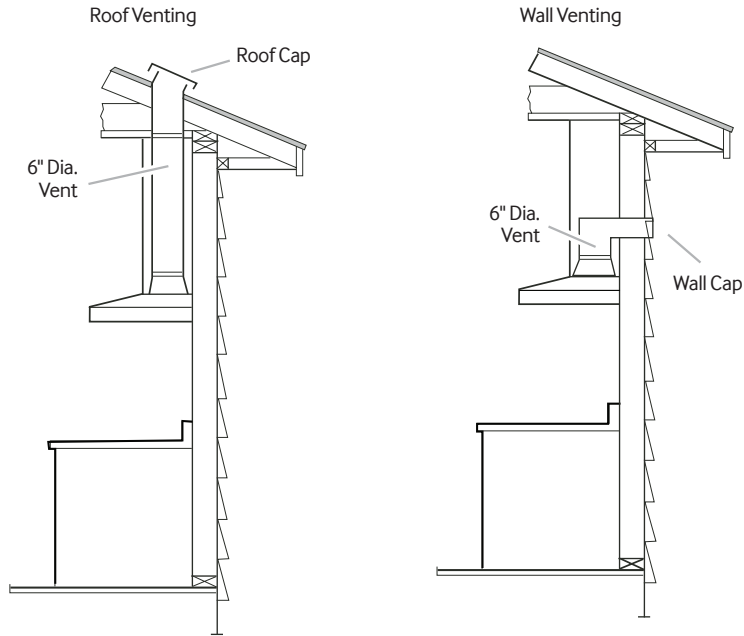

NK30K7000WS

30" Range Hood

Venting Methods

Total Power

- 220 W

Power Source

- 120 V/60 Hz

Range Hood