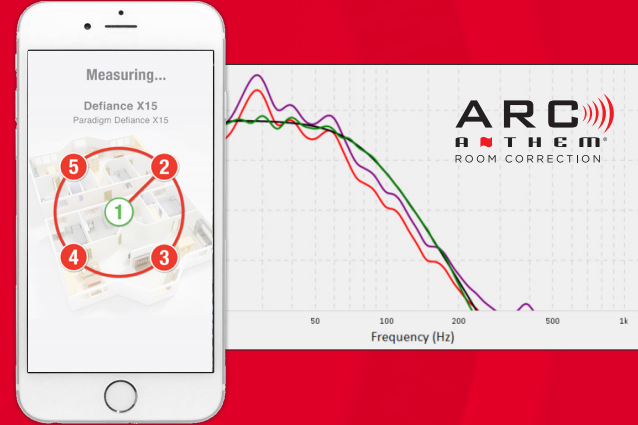

* Not available on Defiance V8

Anthem Room Correction (ARC®): Using your mobile device or calibrated microphone (included with Defiance X models, sold separately on Defiance V models*), ARC measures your space, compares it to lab standard using proprietary advanced DSP algorithms, and instantly removes performance-robbing anomalies. The result is easy to hear: realistically blended, accurately rendered deep bass. Professional room correction at the touch of a button.

* Not available on Defiance V8

ARC mic with
3.5 mm & USB Connections

Optional Wireless Module: Place your subwoofer anywhere in your room, with no inconvenient cabling, and without sacrificing speed or performance. The Defiance WT Wireless Module* (sold separately) features fast and clear 2.4 GHz dynamic frequency selection with instant error correction and a 50ft range.