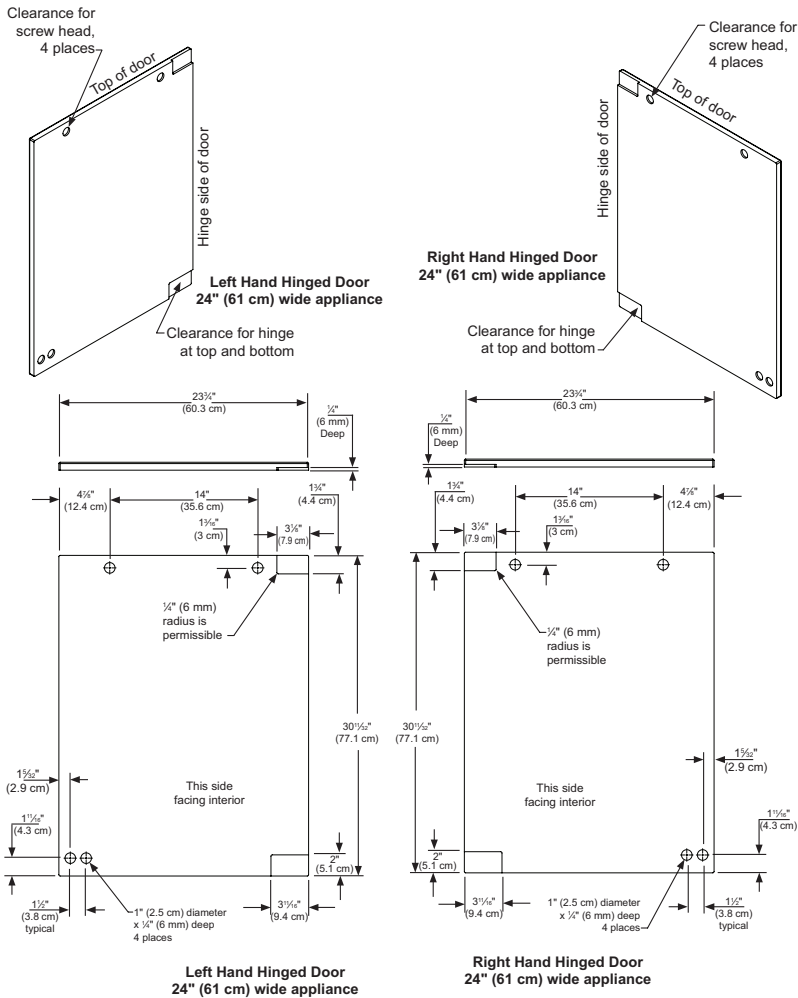

## Product Dimensions

## Panel Overlay Dimensions

## Rough-In Dimensions

A. Rough-In Width	24"	
B. Rough-In Height	Solid Door	34" to 35"
	Overlay Door	34 1/4" to 35 1/4"
C. Rough-In Depth	24"	

## Product Dimensions

D. Width	23 7/8"	
E. Height	Solid Door	33 3/4" to 34 3/4"
	Overlay Door	34" to 35"
F. Depth	21 1/2"	
G. Depth to Front of Door	Solid Door	23 23/32"
	Overlay Door	22 7/8" Without Handle
H. Depth to Handle	25 21/32" (Stainless Steel)	
I. Depth with door at 90°	Solid Door	46 13/32"
	Overlay Door	46 1/2"