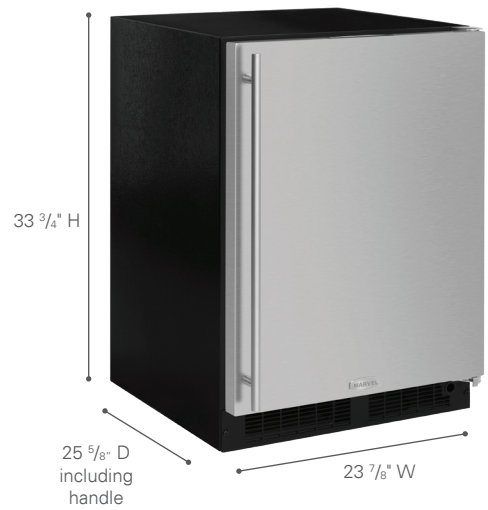

24" Marvel Refrigerator and Freezer and MaxStore™ Bin

Model # ML24RF & ML24RI

Performance

- Dynamic Cooling Technology™ delivers rapid cool down, frost-free operation and the industry's best temperature stability
- Independent temperature control for each compartment
- Thermal-efficient cabinet ensures optimum preservation and energy efficiency while maximizing capacity
- Now even quieter operation thanks to exclusive design enhancements to buffer and minimize sound

Storage Capabilities

- 4.9 cu. ft. capacity, refrigerator stores (72) 12-oz cans
- MaxStore™ smooth-glide clear bin organizes loose, bulky items; capable of storing 15 lbs of produce, 4 wine bottles or 22 cans
- Self-closing freezer can store 12 pints of ice cream
- Crescent ice maker produces up to 7 lbs of ice in 24 hours and ice Bin stores 13 lbs of ice (select models)
- Also includes (2) half-width cantilevered, fully adjustable steel-framed glass shelves and (1) full width fixed position steel-framed glass shelf

Touchpad Controls

- Multifunction Marvel Intuit™ Integrated Controls ensure precise refrigeration temperature management from 34° F to 42° F and a freezer temperature between -6° F and 6° F to keep contents evenly frozen throughout
- Vacation mode conserves energy during times when unit is not in use

Aesthetics

- Pristine white interior easily wipes clean
- Efficient arctic white LED lighting illuminates interior for better viewing
- Easy-to-install panel overlay option features soft-close integrated hinge for a truly flush fit with cabinetry
- Finish options: stainless steel, black or overlay (panel ready)

Additional Convenience