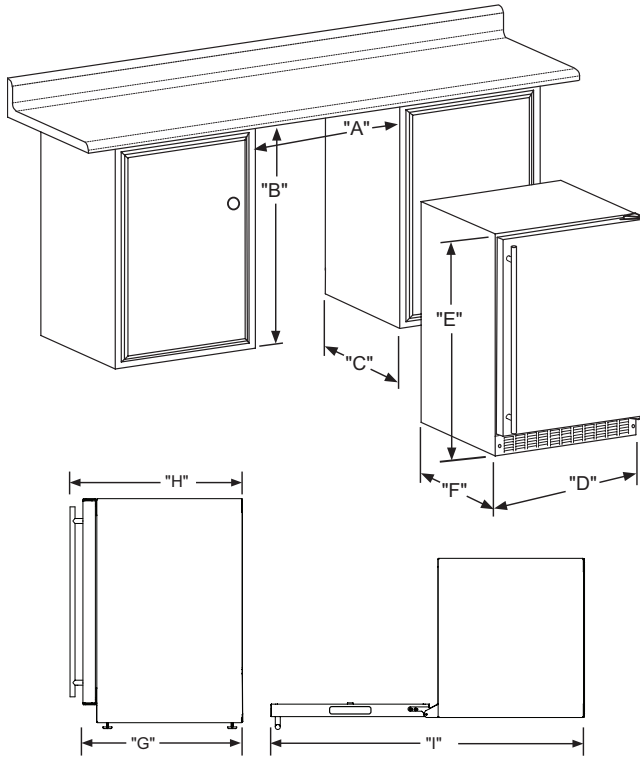

### Refrigerator + Freezer (No Ice Maker)

Solid Stainless Steel Door, Right Hinge, Stainless Designer Handle†	ML24RFS3RS
Solid Stainless Steel Door, Left Hinge, Stainless Designer Handle†	ML24RFS3LS
Panel-Ready Solid Overlay Door, Integrated Right Hinge (Handle Not Included)*	ML24RFP4RP
Panel-Ready Solid Overlay Door, Integrated Left Hinge (Handle Not Included)*	ML24RFP4LP

## Product Dimensions

## Rough-In Dimensions

A. Rough-In Width	24"	
B. Rough-In Height	Solid Door	34" to 35"
	Overlay Door	34 1/4" to 35 1/4"
C. Rough-In Depth	24"	